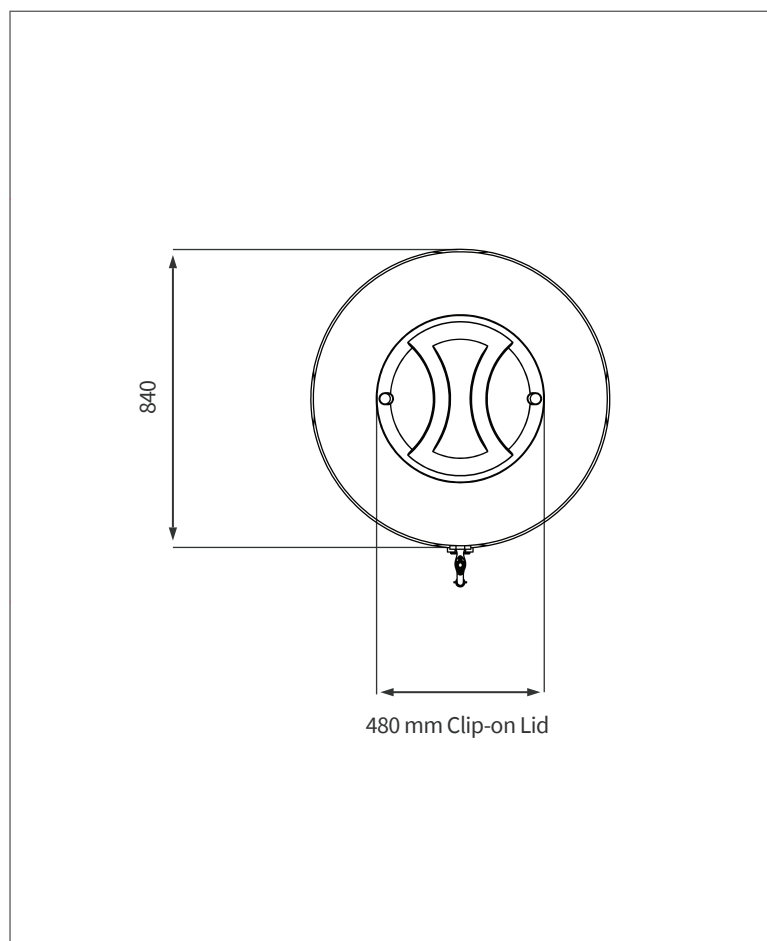

## PRODUCT SPECIFICATIONS

Water	<b>SG 1</b>
Inlet	<b>40 mm Female W/Fit</b>
Overflow	<b>40 mm Female W/Fit</b>
Outlet	<b>40 mm Water Fitting 40 mm Thumbplug</b>
2nd Outlet	<b>20 mm Water Fitting 20 mm Thumbplug</b>
- Complete with	<b>20 mm Brass tap</b>
Lid	<b>480 mm</b>
- Complete with	<b>Plastic Filter Screen</b>