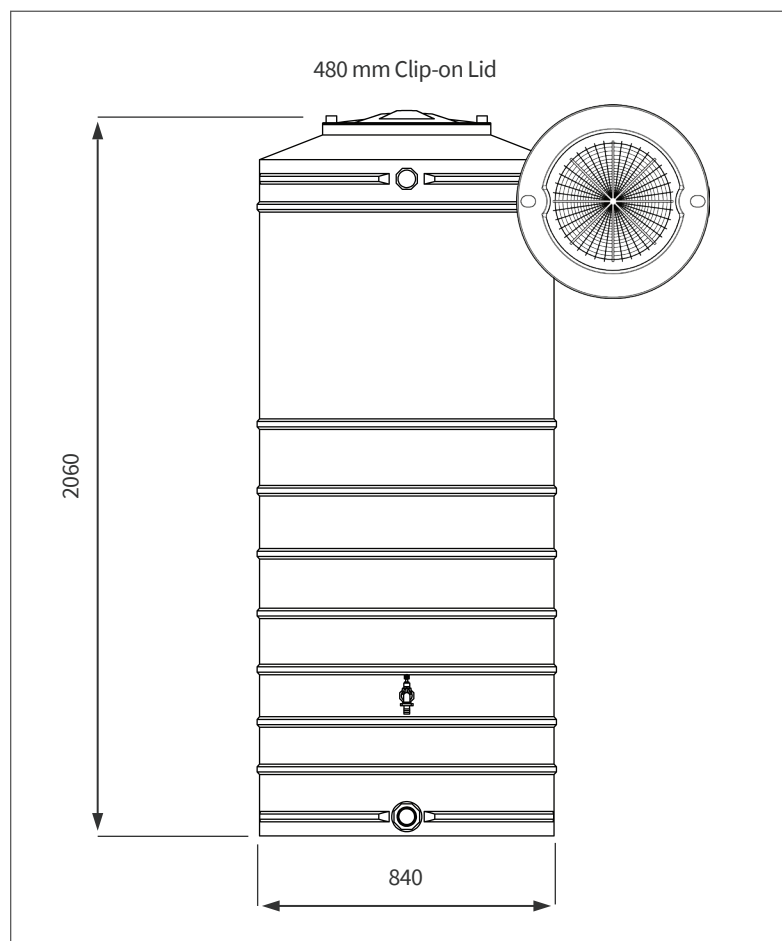

1 000 LT SLIMLINE STANDARD WATER TANK

This is a stock item in Wintergrass

FRONT VIEW