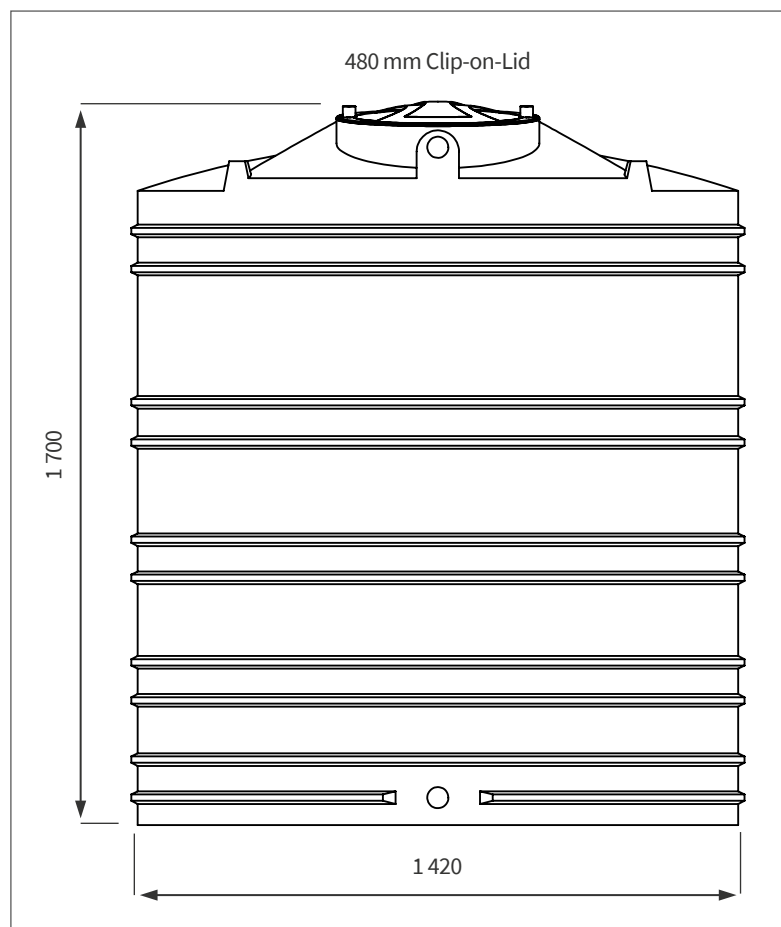

2 400 LT VERTICAL WATER TANK

This is a stock item in specific colours

FRONT VIEW

TOP VIEW

PRODUCT SPECIFICATIONS

Water	SG 1
Inlet	40 mm Female W/Fit
Overflow	- No Overflow
Outlet	40 mm Water Fitting
Lid	480 mm