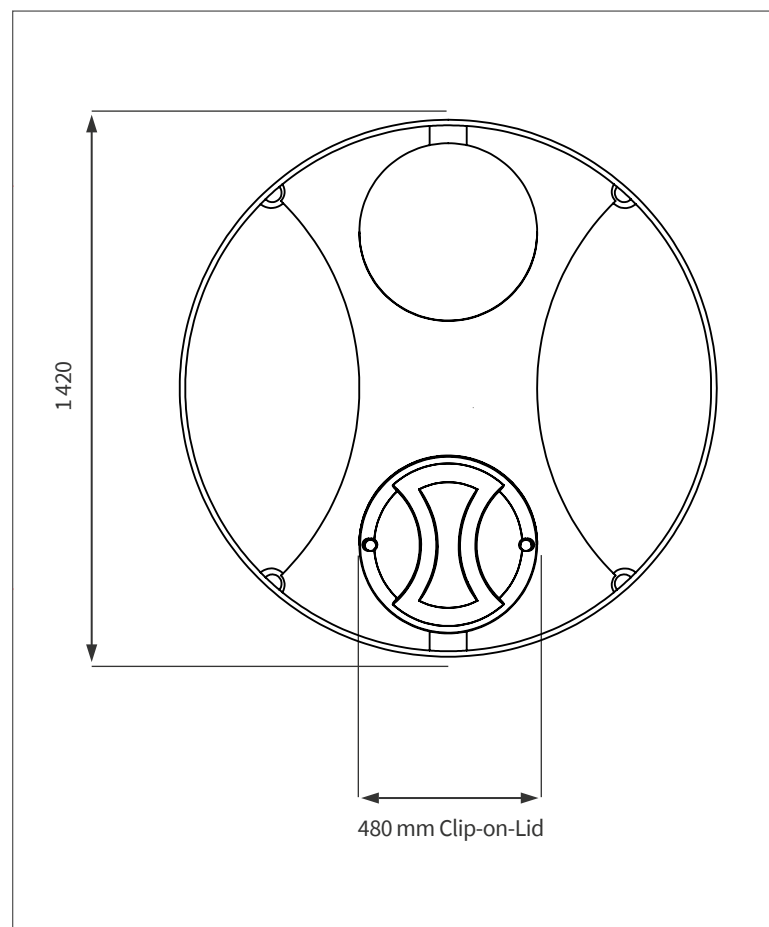

2 400 LT VERTICAL WATER TANK

This is a stock item in specific colours

FRONT VIEW

TOP VIEW

PRODUCT SPECIFICATIONS

Water	SG 1
Inlet	40 mm Female W/Fit
Overflow	- No Overflow
Outlet	40 mm Water Fitting
Lid	480 mm

- 10-year guarantee
- Made with food-grade, quality virgin LLDPE
- UV-resistant & BPA-free

Note: All dimensions are in millimeters and scale not to scale

This design is the property of JoJo