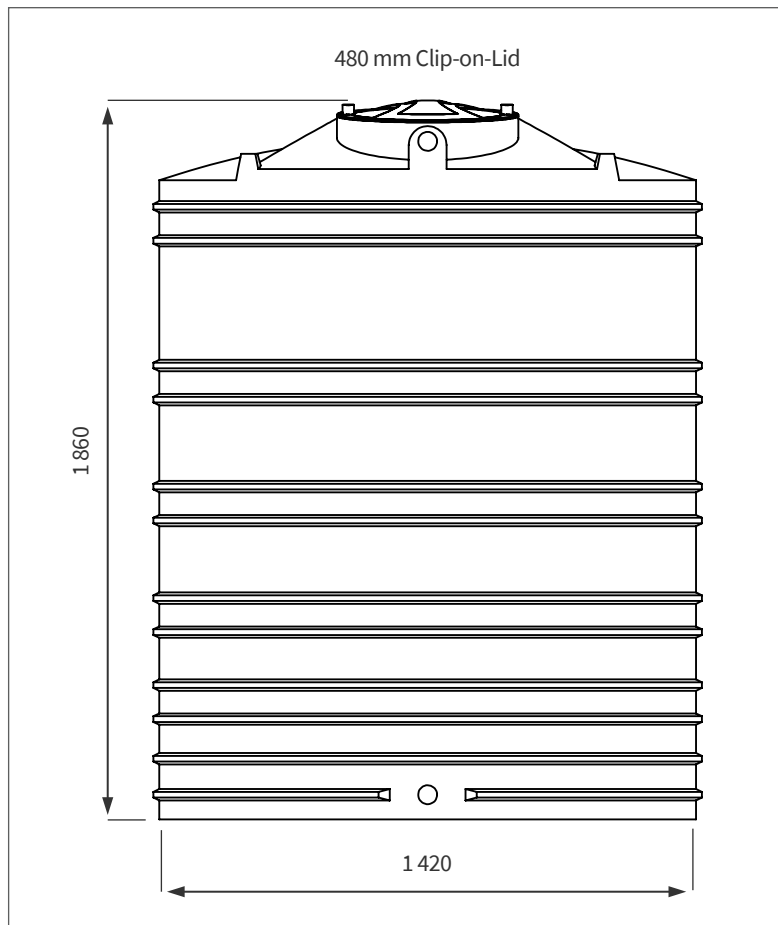

2 700 LT VERTICAL WATER TANK

This is a stock item in specific colours

FRONT VIEW

TOP VIEW

PRODUCT SPECIFICATIONS

Water	SG 1
Inlet	40 mm Female W/Fit
Overflow	40 mm Female W/Fit
Outlet	40 mm Water Fitting
Lid	480 mm

- 10-year guarantee
- Made with food-grade, quality virgin LLDPE
- UV-resistant & BPA-free

Note: All dimensions are in millimeters and scale not to scale

This design is the property of JoJo