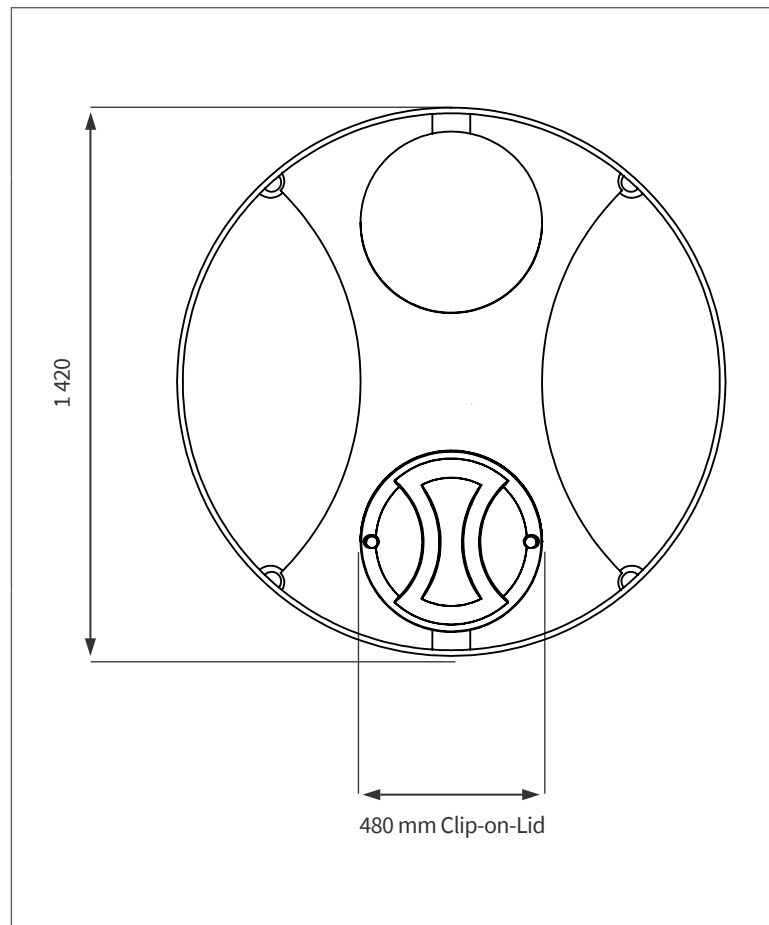

2 700 LT VERTICAL WATER TANK

This is a stock item in specific colours

FRONT VIEW

TOP VIEW

PRODUCT SPECIFICATIONS

Water	SG 1
Inlet	40 mm Female W/Fit
Overflow	40 mm Female W/Fit
Outlet	40 mm Water Fitting
Lid	480 mm

- 10-year guarantee
- Made with food-grade, quality virgin LLDPE
- UV-resistant & BPA-free

Note: All dimensions are in millimeters and scale not to scale

This design is the property of JoJo