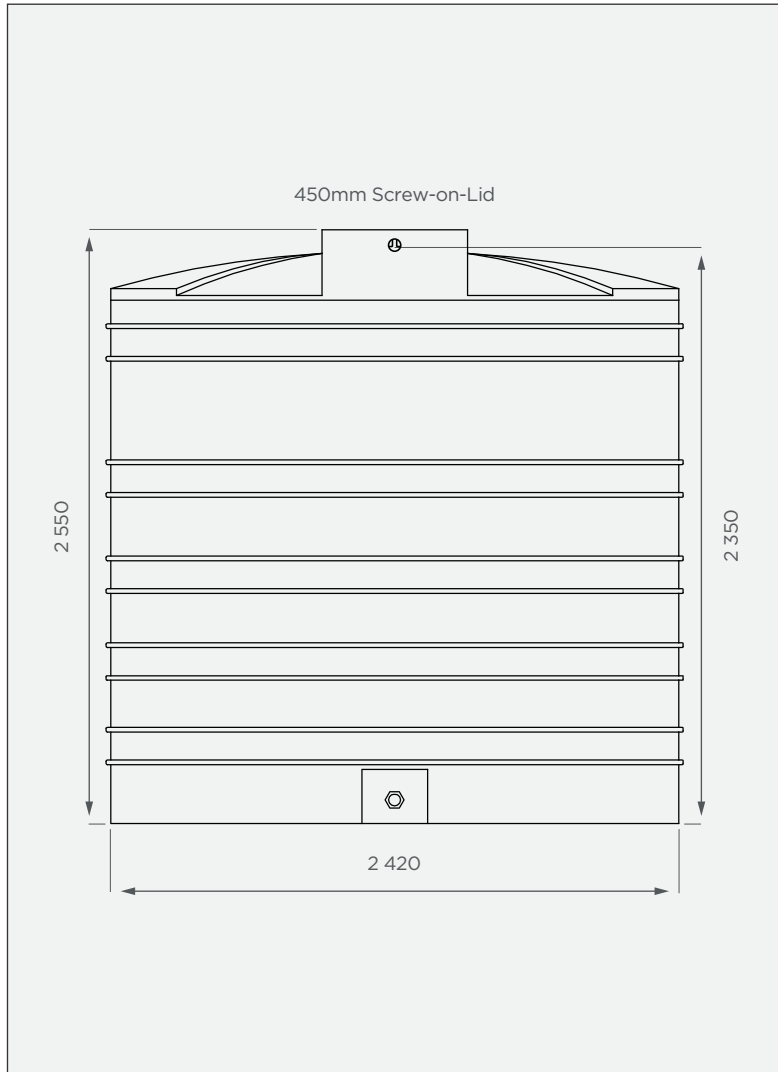

10 000 lt Low Profile Heavy Tank

This is a non-stock item in Natural White

FRONT VIEW

TOP VIEW

PRODUCT SPECIFICATIONS

Chemical / Heavy	SG 1.6
Outlet	50mm connector
Lid	450mm

Standard Colour

This colour is available at a 14 calendar day lead time.

10-year warranty

- Made with food-grade, virgin LLDPE
- BPA-free
- UV-resistant & chemical-resistant

All dimensions are in millimeters and scale is not 100% to scale. This drawing is the property of JoJo.