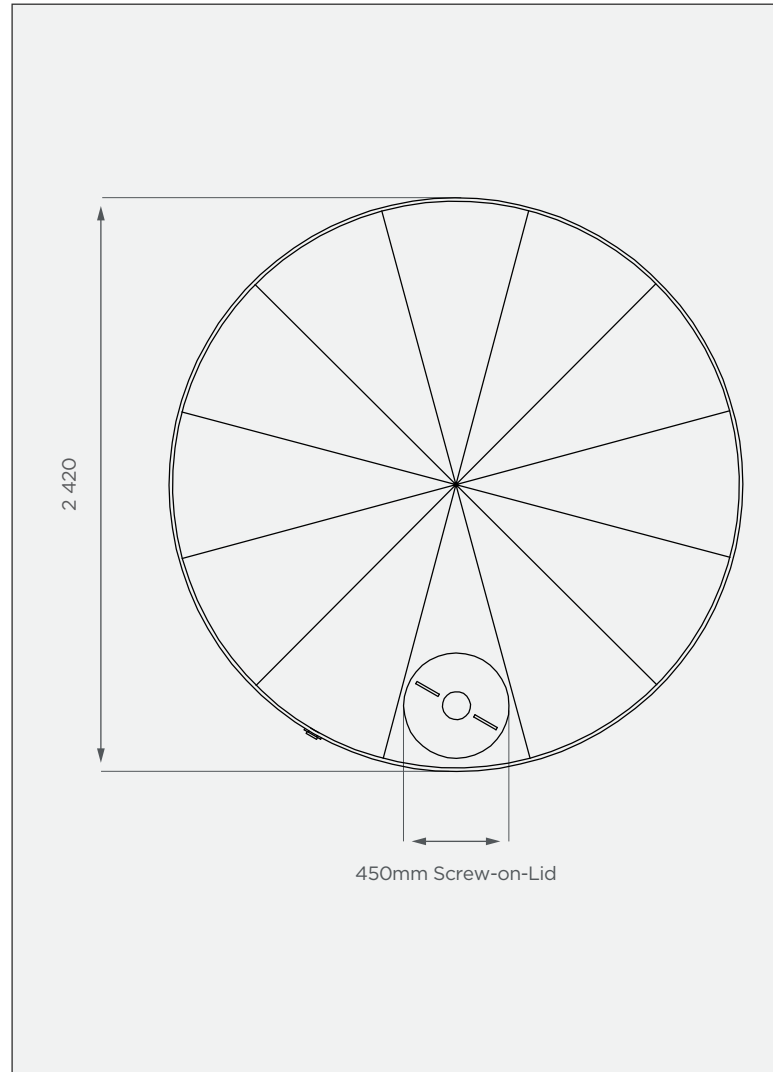

10 000 lt Low Profile Heavy Tank

This is a non-stock item in Natural White

FRONT VIEW

TOP VIEW

PRODUCT SPECIFICATIONS

Chemical / Heavy	SG 1.6
Outlet	50mm connector
Lid	450mm

Standard Colour

This colour is available at a 14 calendar day lead time.

10-year warranty

- Made with food-grade, virgin LLDPE
- BPA-free
- UV-resistant & chemical-resistant

All dimensions are in millimeters and scale is not 100% to scale. This drawing is the property of JoJo.