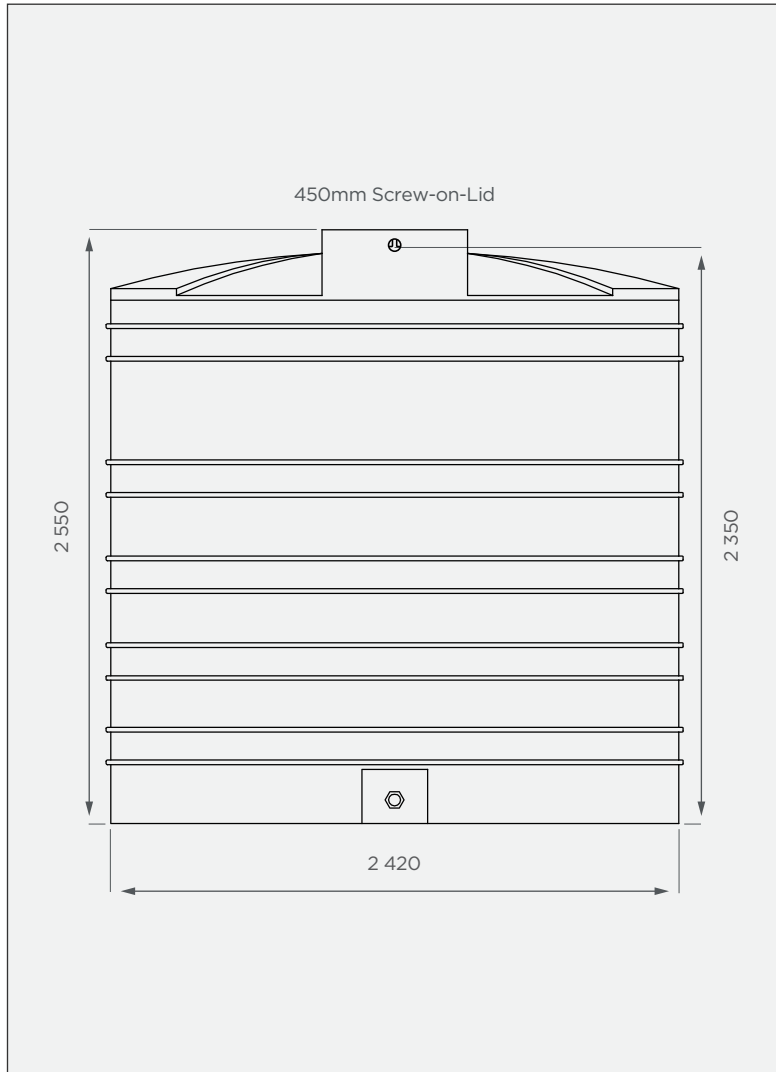

10 000 lt Low Profile Medium Tank

This is a non-stock item in Natural White

FRONT VIEW

TOP VIEW

PRODUCT SPECIFICATIONS

Chemical / Medium	SG 1.4
Outlet	50mm connector
Lid	450mm

Standard Colour

This colour is available at a 14 calendar day lead time.

10-year warranty

- Made with food-grade, virgin LLDPE
- BPA-free
- UV-resistant & chemical-resistant

All dimensions are in millimeters and scale is not 100% to scale. This drawing is the property of JoJo.