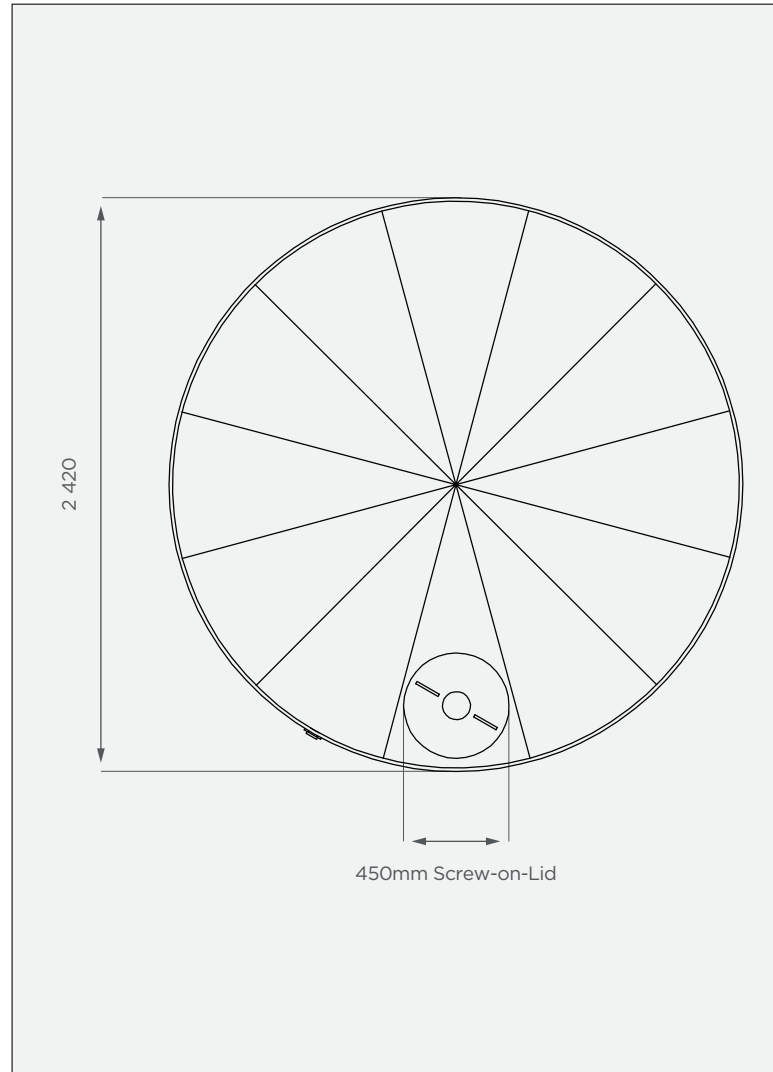

10 000 lt Low Profile Medium Tank

This is a non-stock item in Natural White

FRONT VIEW

TOP VIEW

PRODUCT SPECIFICATIONS

Chemical / Medium	SG 1.4
Outlet	50mm connector
Lid	450mm

Standard Colour

This colour is available at a 14 calendar day lead time.

10-year warranty

- Made with food-grade, virgin LLDPE
- BPA-free
- UV-resistant & chemical-resistant

All dimensions are in millimeters and scale is not 100% to scale. This drawing is the property of JoJo.