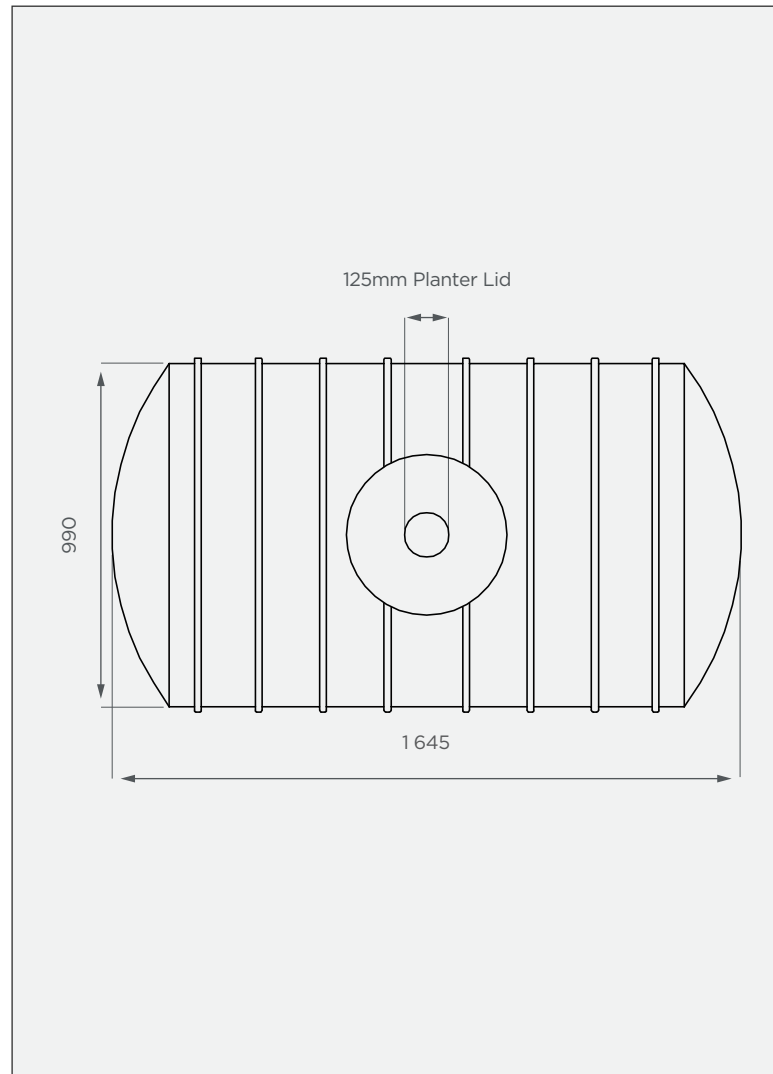

1 000 It Horizontal Heavy Tank

This is a non-stock item

SIDE VIEW

TOP VIEW

PRODUCT SPECIFICATIONS

Chemical / Heavy	SG 1.6
Outlet	40mm connector
Lid	125mm

Standard Colours

These colours are available at a 14 calendar day lead time.

10-year warranty

10
YEAR
WARRANTY

- Made with food-grade, virgin LLDPE
- BPA-free
- UV-resistant & chemical-resistant

All dimensions are in millimeters and scale is not 100% to scale. This drawing is the property of JoJo.