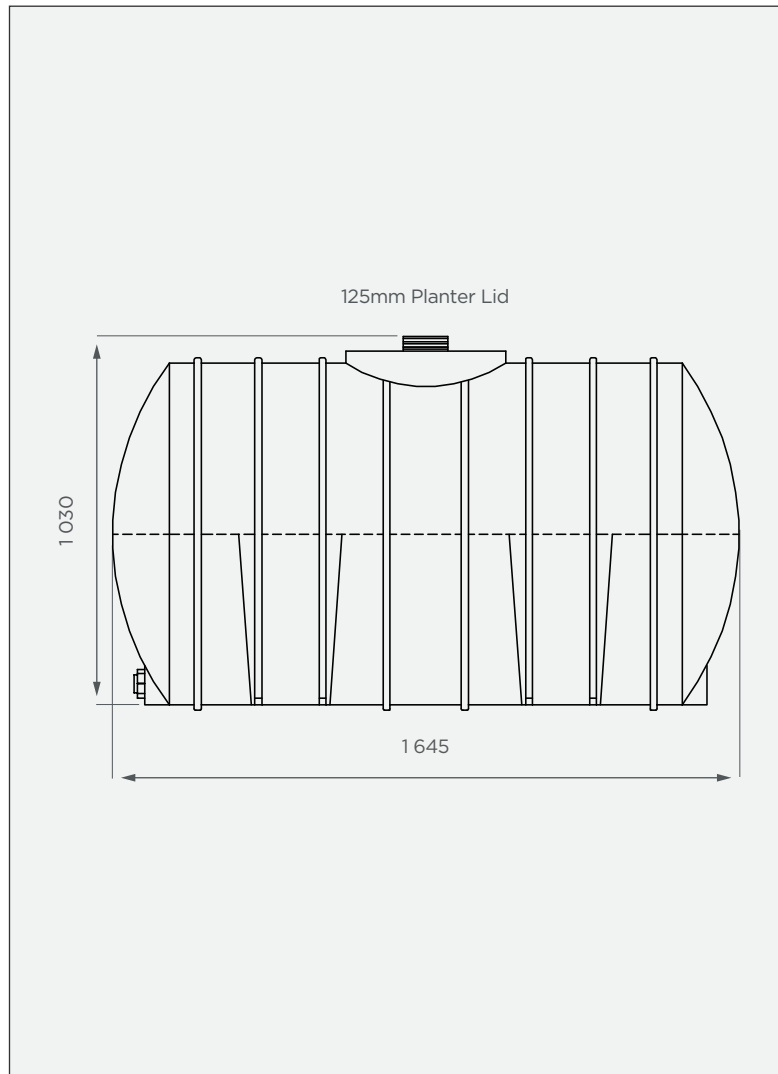

1 000 It Horizontal Heavy Tank

This is a non-stock item

SIDE VIEW

TOP VIEW

PRODUCT SPECIFICATIONS

Chemical / Heavy	SG 1.6
Outlet	40mm connector
Lid	125mm

Standard Colours

These colours are available at a 14 calendar day lead time.

10-year warranty

10
YEAR
WARRANTY

- Made with food-grade, virgin LLDPE
- BPA-free
- UV-resistant & chemical-resistant

All dimensions are in millimeters and scale is not 100% to scale. This drawing is the property of JoJo.