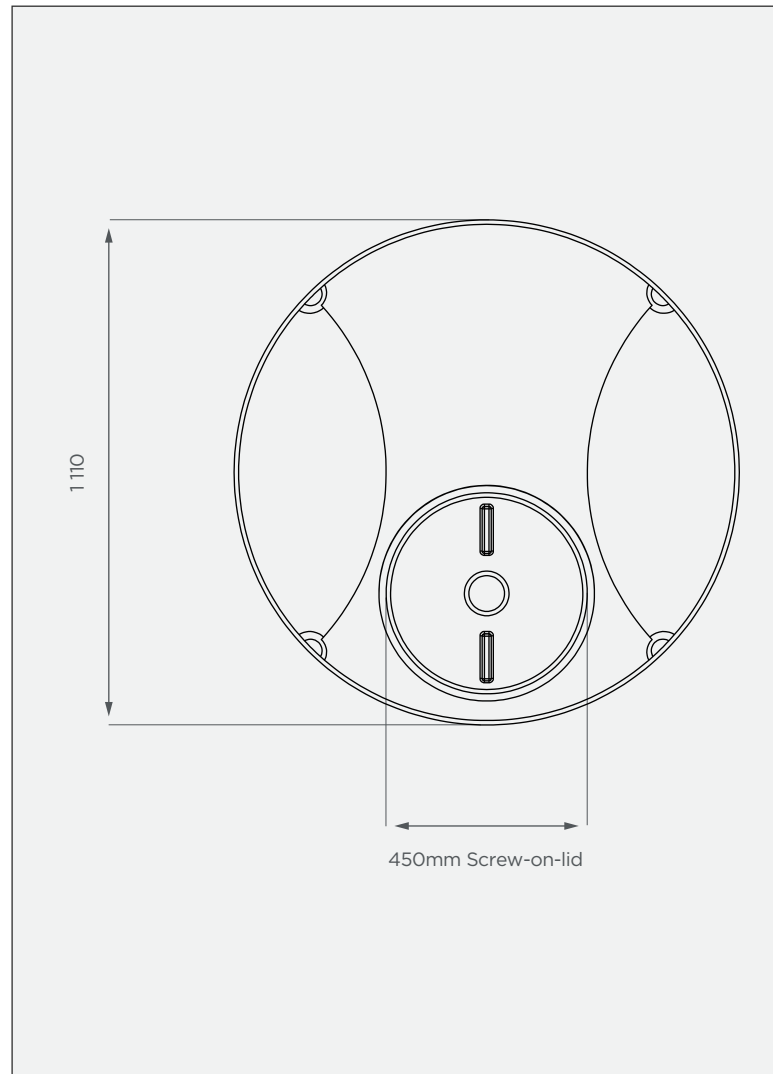

1 000 lt Vertical Heavy Tank

This is a stock item in Natural White

FRONT VIEW

TOP VIEW

PRODUCT SPECIFICATIONS

| | |
|----------------|----------------|
| Chemical/Heavy | SG 1.6 |
| Outlet | 50mm connector |
| Lid | 450mm |

All dimensions are in millimeters and scale is not 100% to scale. This drawing is the property of JoJo.