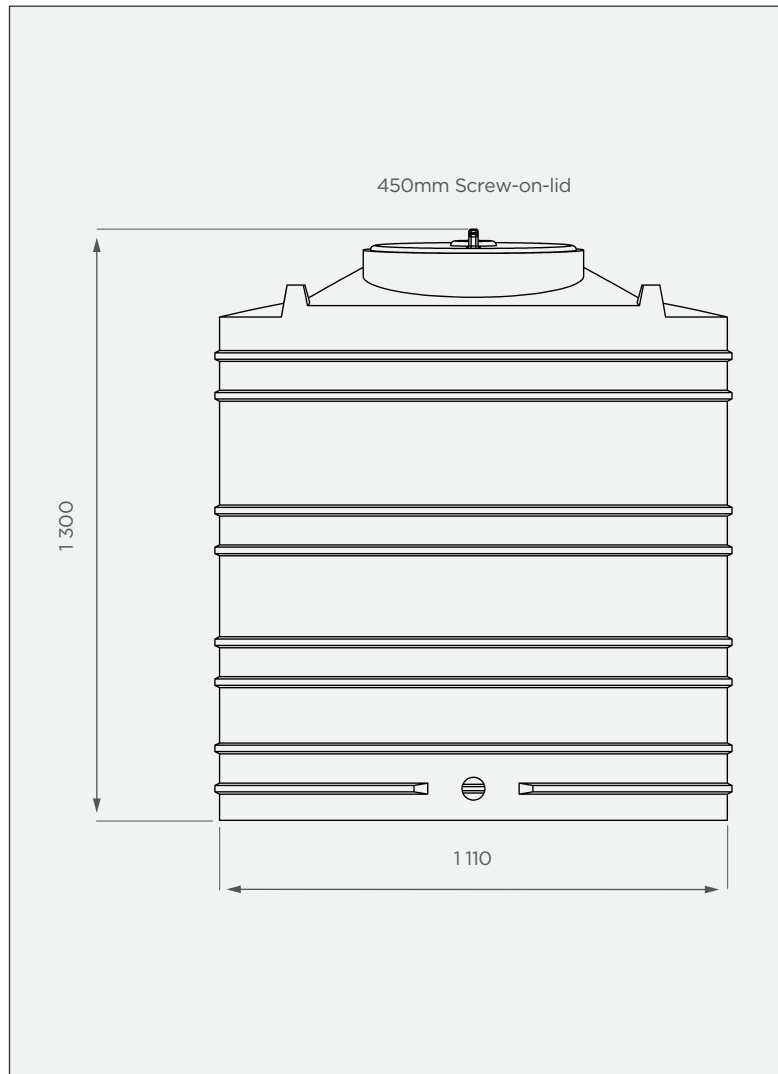

1 000 lt Vertical Heavy Tank

This is a stock item in Natural White

FRONT VIEW

TOP VIEW

PRODUCT SPECIFICATIONS

| | |
|----------------|----------------|
| Chemical/Heavy | SG 1.6 |
| Outlet | 50mm connector |
| Lid | 450mm |

All dimensions are in millimeters and scale is not 100% to scale. This drawing is the property of JoJo.