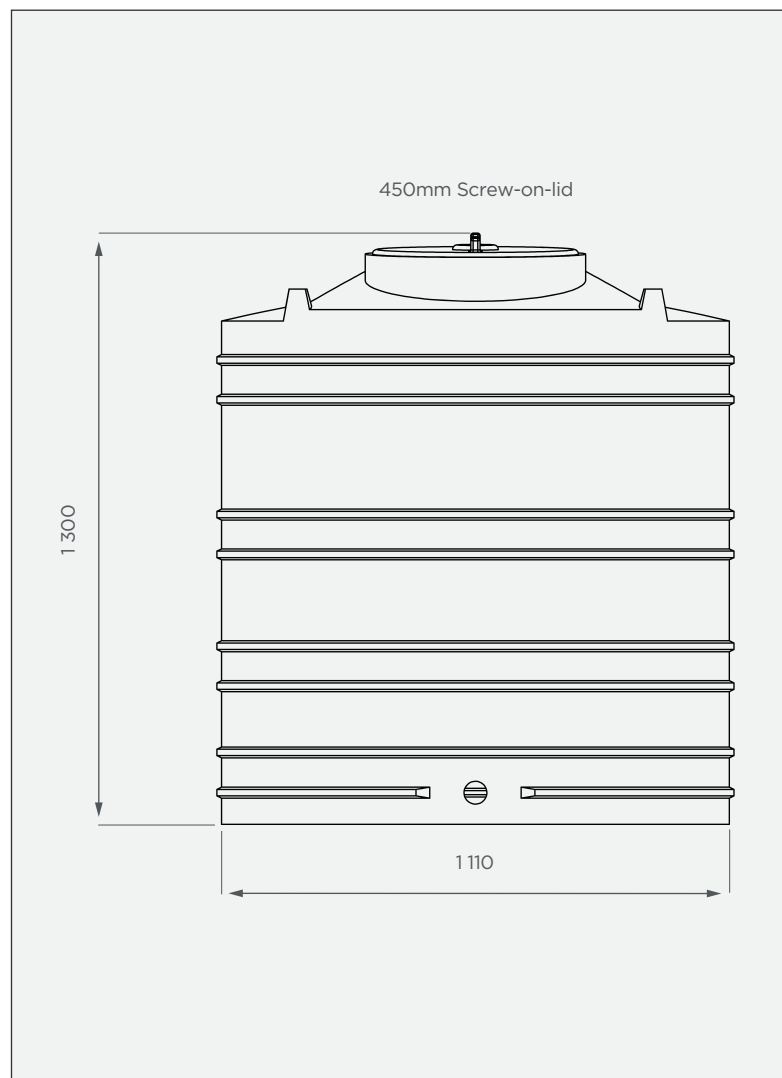

1 000 lt Vertical Medium Tank

This is a stock item in Natural White

FRONT VIEW

TOP VIEW

PRODUCT SPECIFICATIONS

Chemical/Medium	SG 1.4
Outlet	50mm connector
Lid	450mm

Standard Colour

Stock items are subject to a 7 calendar day lead time.

Alternative Colours

These colours are available at a 14 calendar day lead time.

10-year warranty

- Made with the best quality virgin LLDPE
- UV & chemical-resistant

All dimensions are in millimeters and scale is not 100% to scale. This drawing is the property of JoJo.