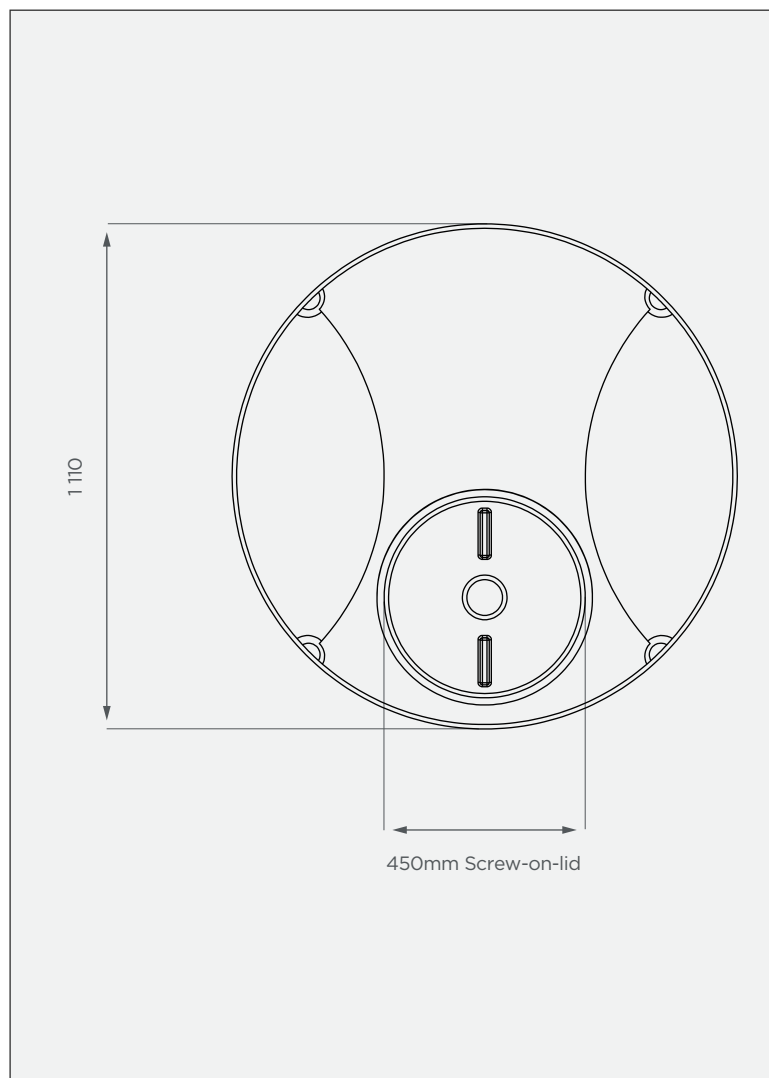

1 000 lt Vertical Medium Tank

This is a stock item in Natural White

FRONT VIEW

TOP VIEW

PRODUCT SPECIFICATIONS

Chemical/Medium	SG 1.4
Outlet	50mm connector
Lid	450mm

Standard Colour

Stock items are subject to a 7 calendar day lead time.

Alternative Colours

These colours are available at a 14 calendar day lead time.

10-year warranty

- Made with the best quality virgin LLDPE
- UV & chemical-resistant

All dimensions are in millimeters and scale is not 100% to scale. This drawing is the property of JoJo.