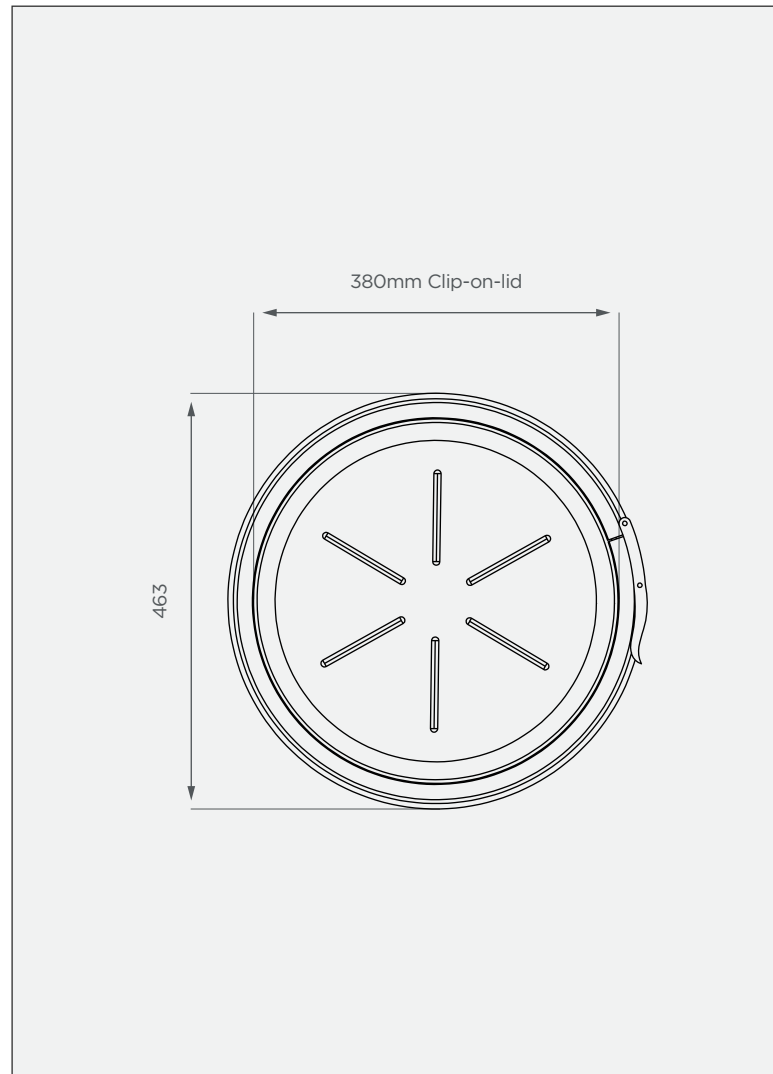

100 lt Clip-on-lid Drum

This is a stock item in Royal Blue and JoJo Green

FRONT VIEW

TOP VIEW

PRODUCT SPECIFICATIONS

Lid | 380mm

Standard Colours

Stock items are subject to a 7 calendar day lead time.

Note: Any colours not mentioned above can be custom manufactured at extended lead times.

3-year warranty

- Made with the best quality virgin LLDPE
- UV-resistant
- BPA-free

All dimensions are in millimeters and scale is not 100% to scale. This drawing is the property of JoJo.