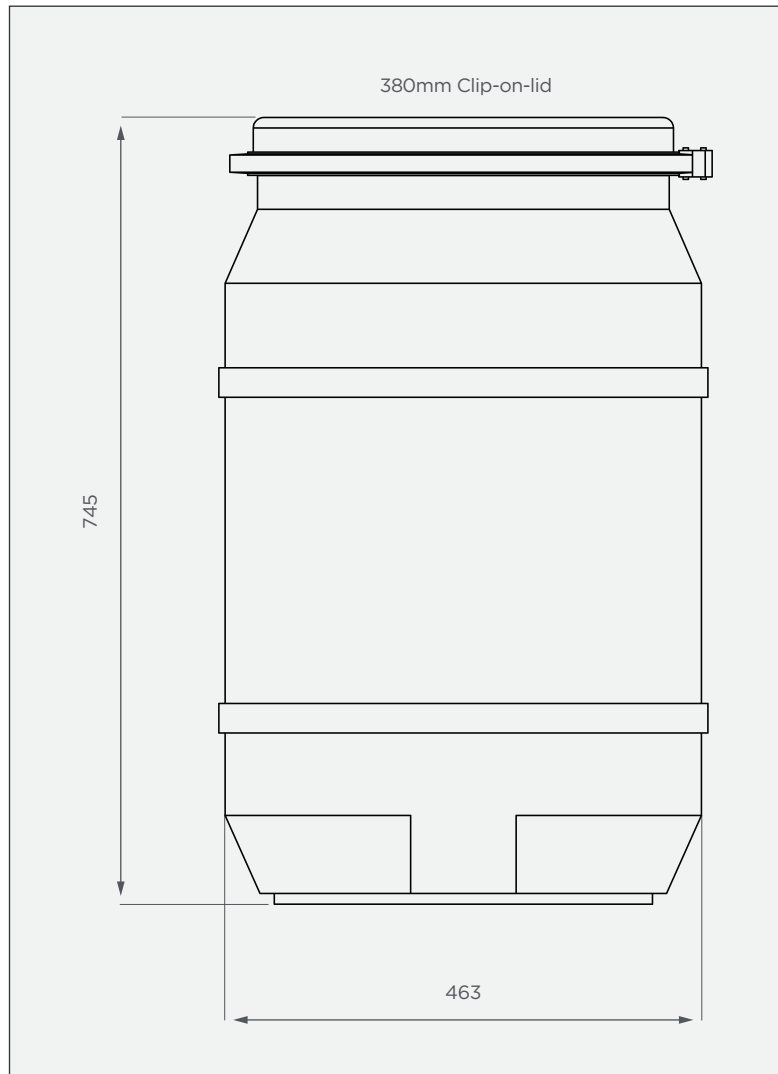

100 lt Clip-on-lid Drum

This is a stock item in Royal Blue and JoJo Green

FRONT VIEW

TOP VIEW

PRODUCT SPECIFICATIONS

Lid | 380mm

Standard Colours

Stock items are subject to a 7 calendar day lead time.

Note: Any colours not mentioned above can be custom manufactured at extended lead times.

3-year warranty

- Made with the best quality virgin LLDPE
- UV-resistant
- BPA-free

All dimensions are in millimeters and scale is not 100% to scale. This drawing is the property of JoJo.