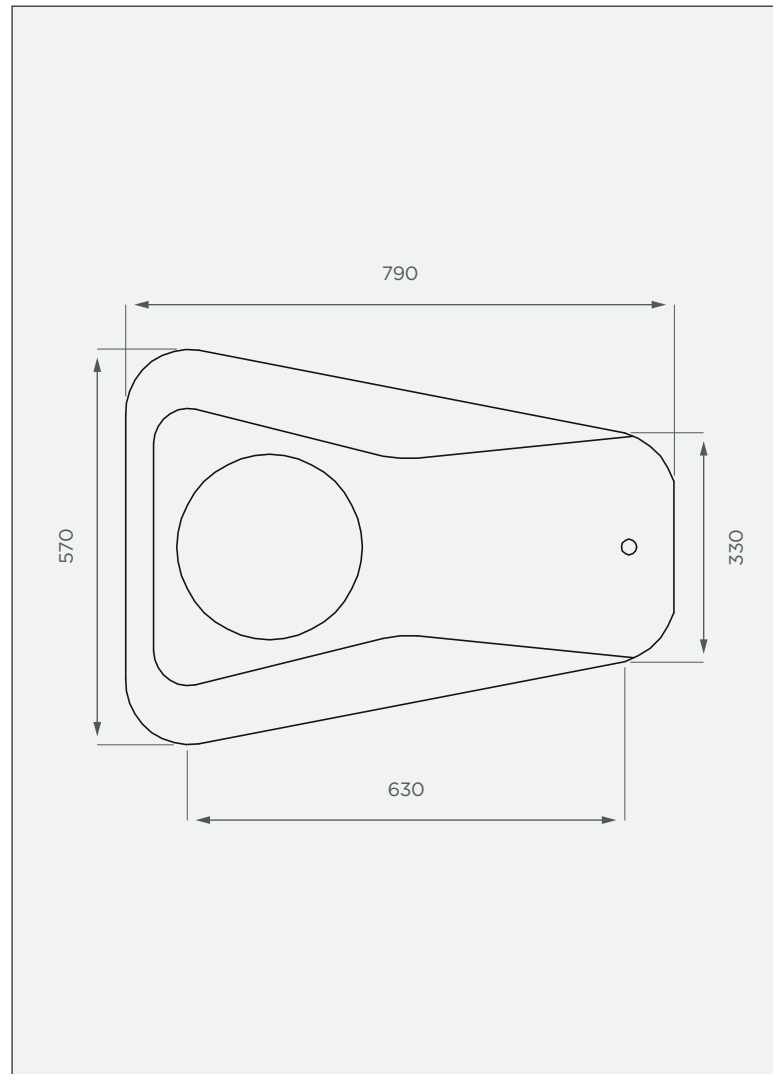

# 100 lt Water on Wheels

This is a non-stock item in JoJo Green

**SIDE VIEW**

**TOP VIEW**

**PRODUCT SPECIFICATIONS**

Water	SG 1
Outlet	40/20mm reducer
- complete with	20mm plastic tap
Lid	250mm

**Standard Colour**

All dimensions are in millimeters and scale is not 100% to scale. This drawing is the property of JoJo.