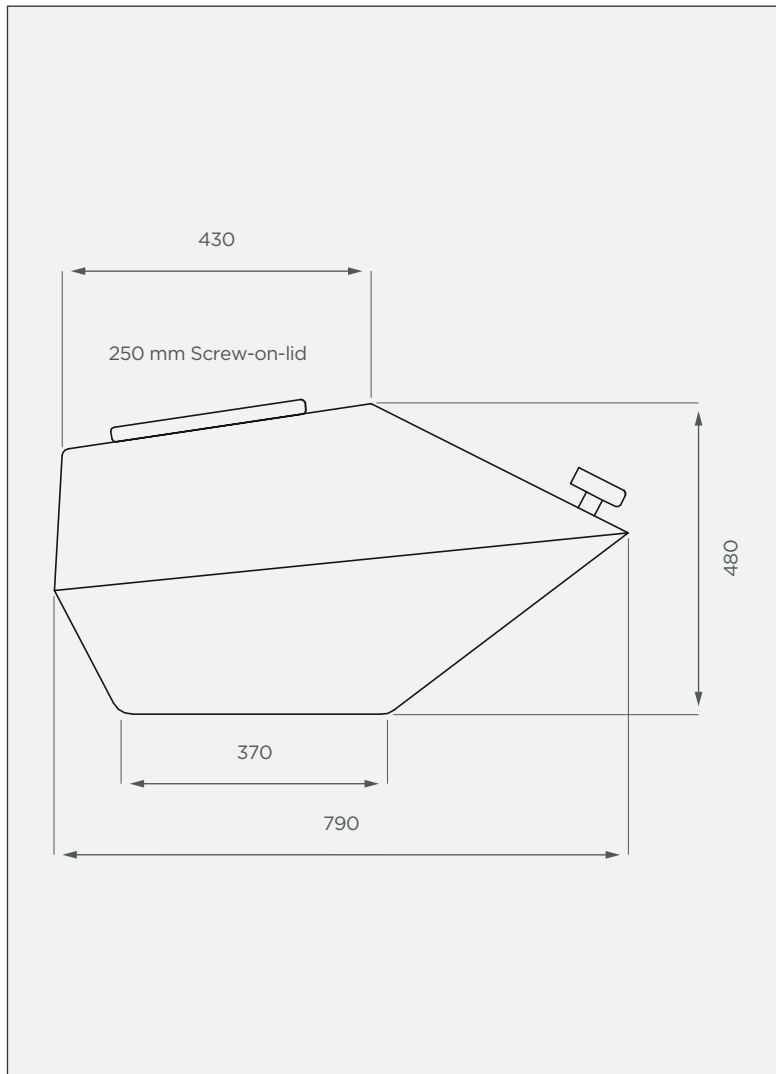

# 100 lt Water on Wheels

This is a non-stock item in JoJo Green

**SIDE VIEW**

**TOP VIEW**

**PRODUCT SPECIFICATIONS**

Water	SG 1
Outlet	40/20mm reducer
- complete with	20mm plastic tap
Lid	250mm

**Standard Colour**

All dimensions are in millimeters and scale is not 100% to scale. This drawing is the property of JoJo.