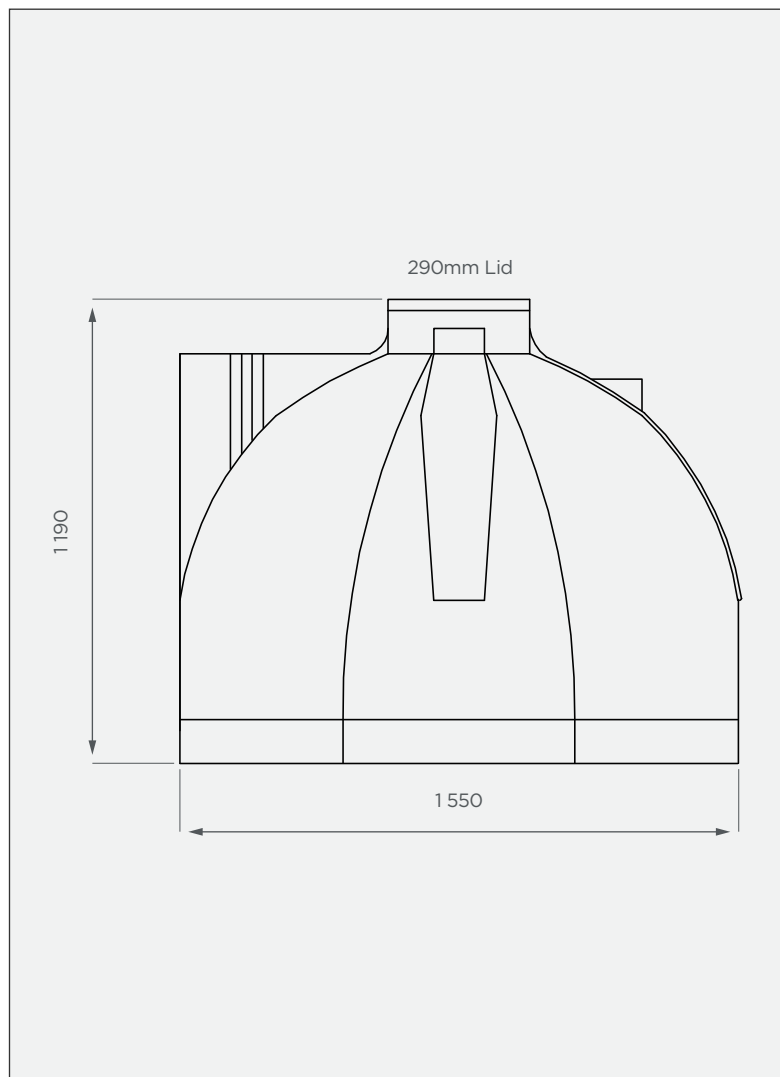

1 250 lt Septic Tank

This is a stock item in Black

SIDE VIEW

TOP VIEW

PRODUCT SPECIFICATIONS

Inlet	110mm
Outlet	50mm
Lid	290mm

*Connected to a soak away or French Drain

Supplied with:

- Fitted PVC fittings

Standard Colour

This colour is available at a 7 calendar day lead time.

10-year warranty

- Made with recycled LLDPE
- Corrosion-resistant

All dimensions are in millimeters and scale is not 100% to scale. This drawing is the property of JoJo.