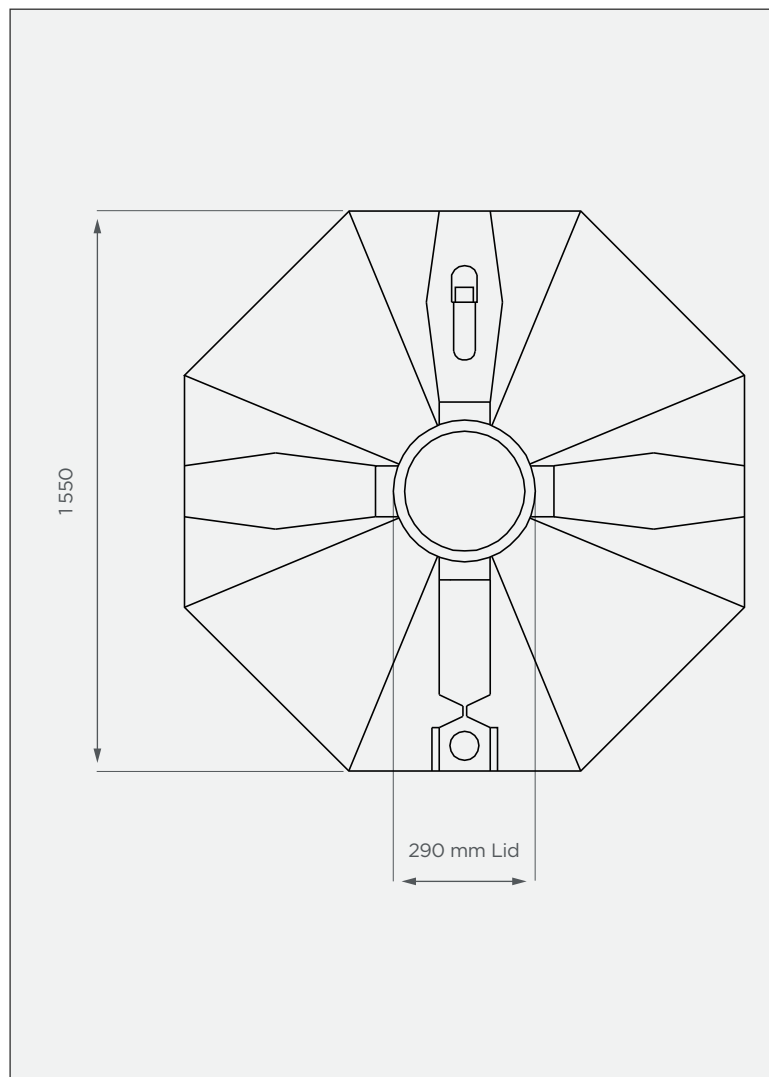

1 250 lt Septic Tank

This is a stock item in Black

SIDE VIEW

TOP VIEW

PRODUCT SPECIFICATIONS

Inlet	110mm
Outlet	50mm
Lid	290mm

*Connected to a soak away or French Drain

Supplied with:

- Fitted PVC fittings

Standard Colour

This colour is available at a 7 calendar day lead time.

10-year warranty

- Made with recycled LLDPE
- Corrosion-resistant

All dimensions are in millimeters and scale is not 100% to scale. This drawing is the property of JoJo.