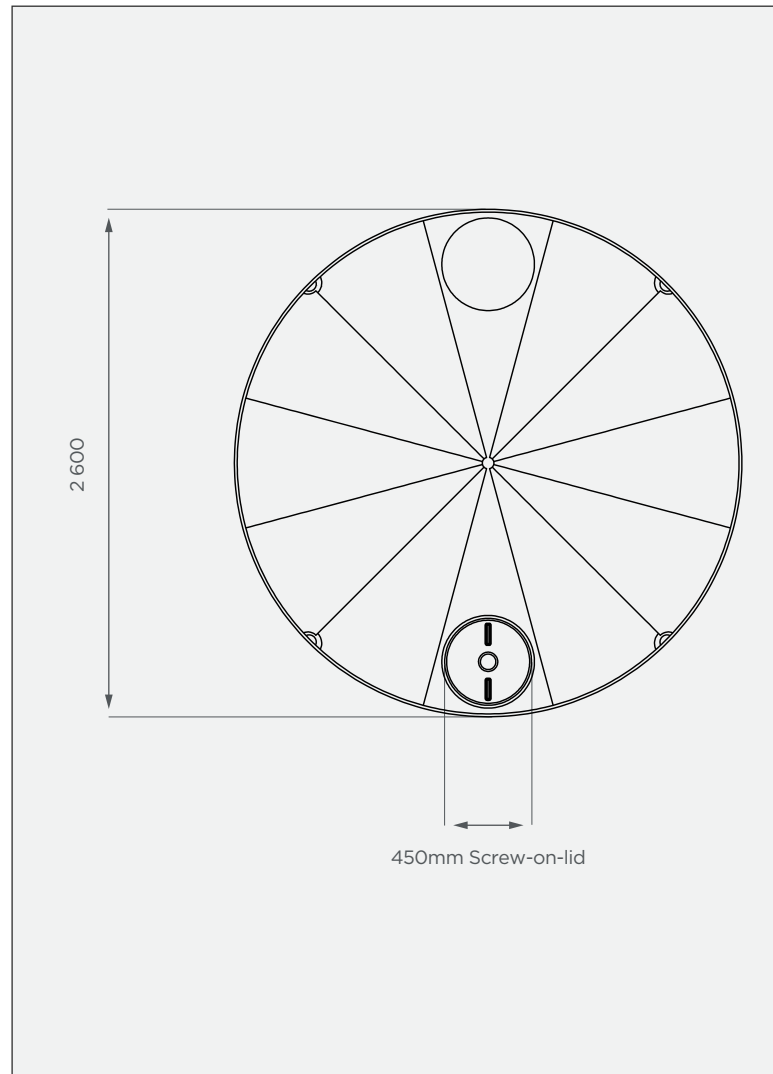

15 000 lt Vertical Medium Tank

This is a non-stock item in Natural White

FRONT VIEW

TOP VIEW

PRODUCT SPECIFICATIONS

Chemical/Medium	SG 1.4
Outlet	50mm connector
Lid	450mm

Standard Colour

This colour is available at a 14 calendar day lead time.

- Made with the best quality virgin LLDPE
- UV & chemical-resistant

All dimensions are in millimeters and scale is not 100% to scale. This drawing is the property of JoJo.