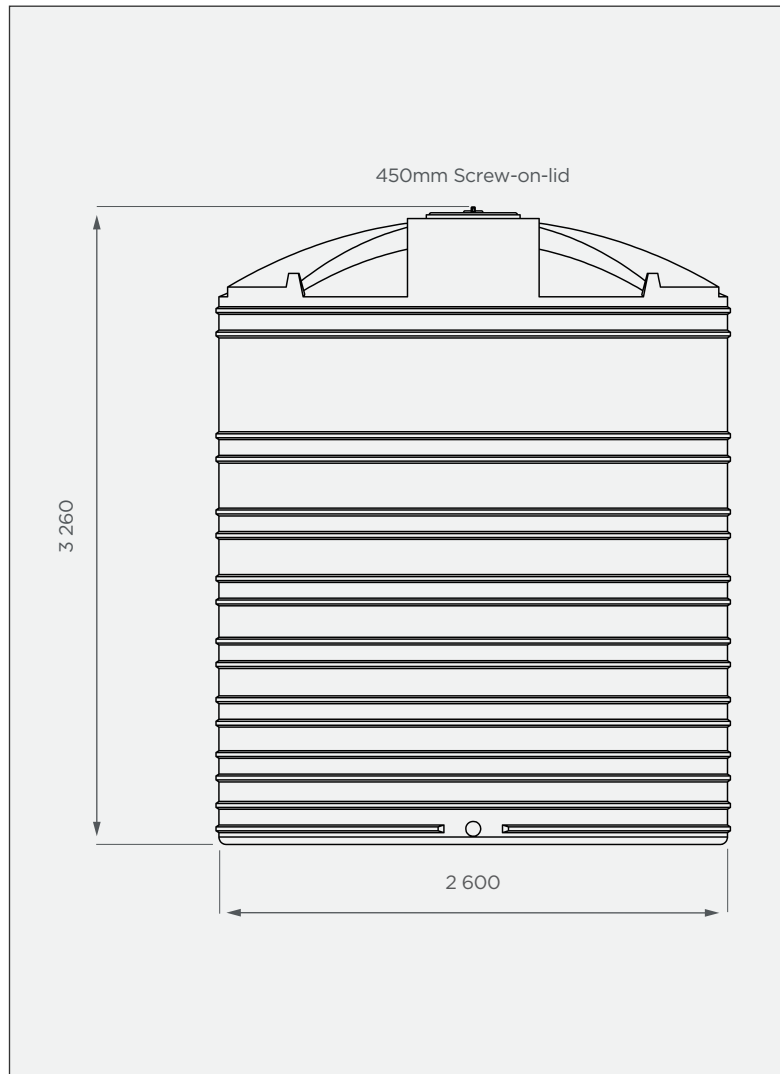

15 000 lt Vertical Medium Tank

This is a non-stock item in Natural White

FRONT VIEW

TOP VIEW

PRODUCT SPECIFICATIONS

Chemical/Medium	SG 1.4
Outlet	50mm connector
Lid	450mm

Standard Colour

This colour is available at a 14 calendar day lead time.

- Made with the best quality virgin LLDPE
- UV & chemical-resistant

All dimensions are in millimeters and scale is not 100% to scale. This drawing is the property of JoJo.