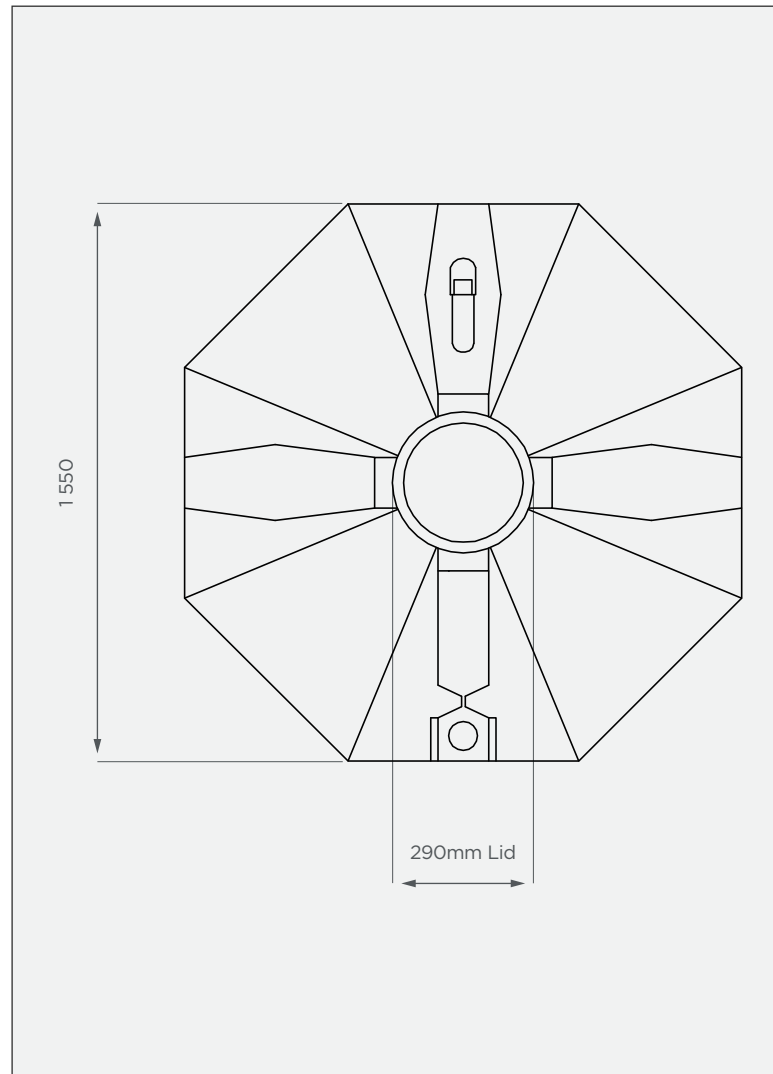

1 500 lt Conservancy Tank

This is a stock item in Black

SIDE VIEW

TOP VIEW

PRODUCT SPECIFICATIONS

- not included	Fittings and holes
Lid	290mm

*To be pumped out

Standard Colour

This colour is available at a 7 calendar day lead time.

10-year warranty

- Made with recycled LLDPE
- Corrosion-resistant

All dimensions are in millimeters and scale is not 100% to scale. This drawing is the property of JoJo.