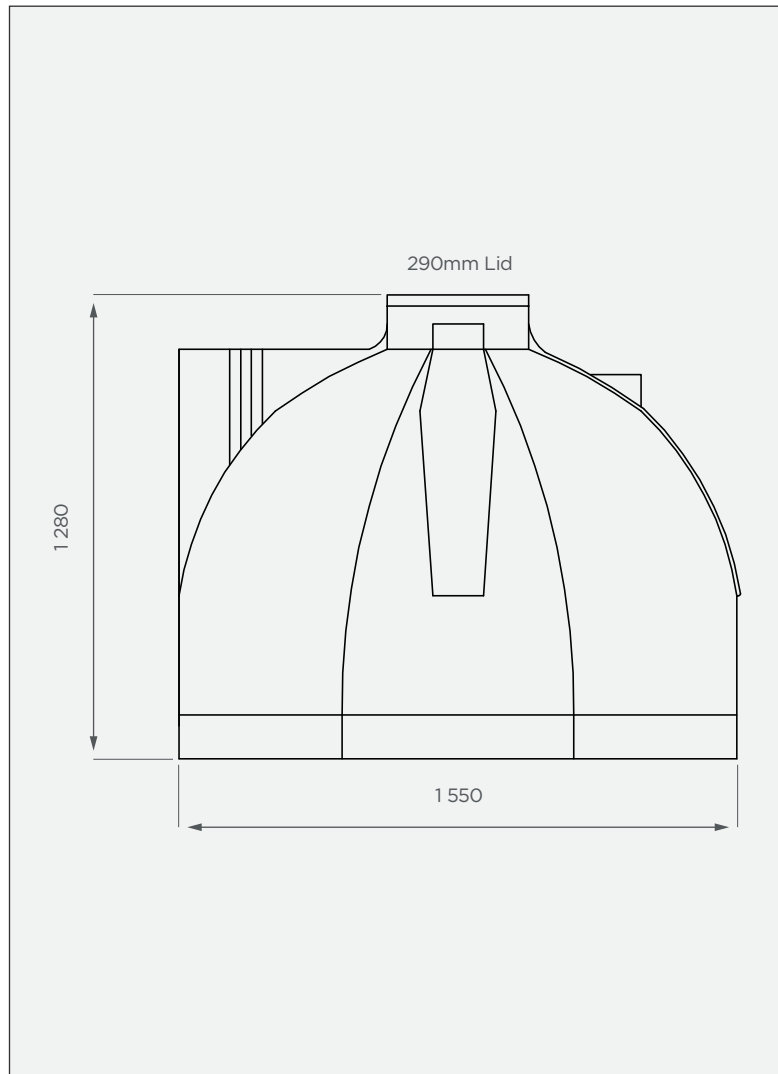

1 500 lt Conservancy Tank

This is a stock item in Black

SIDE VIEW

TOP VIEW

PRODUCT SPECIFICATIONS

- not included	Fittings and holes
Lid	290mm

*To be pumped out

Standard Colour

This colour is available at a 7 calendar day lead time.

10-year warranty

- Made with recycled LLDPE
- Corrosion-resistant

All dimensions are in millimeters and scale is not 100% to scale. This drawing is the property of JoJo.