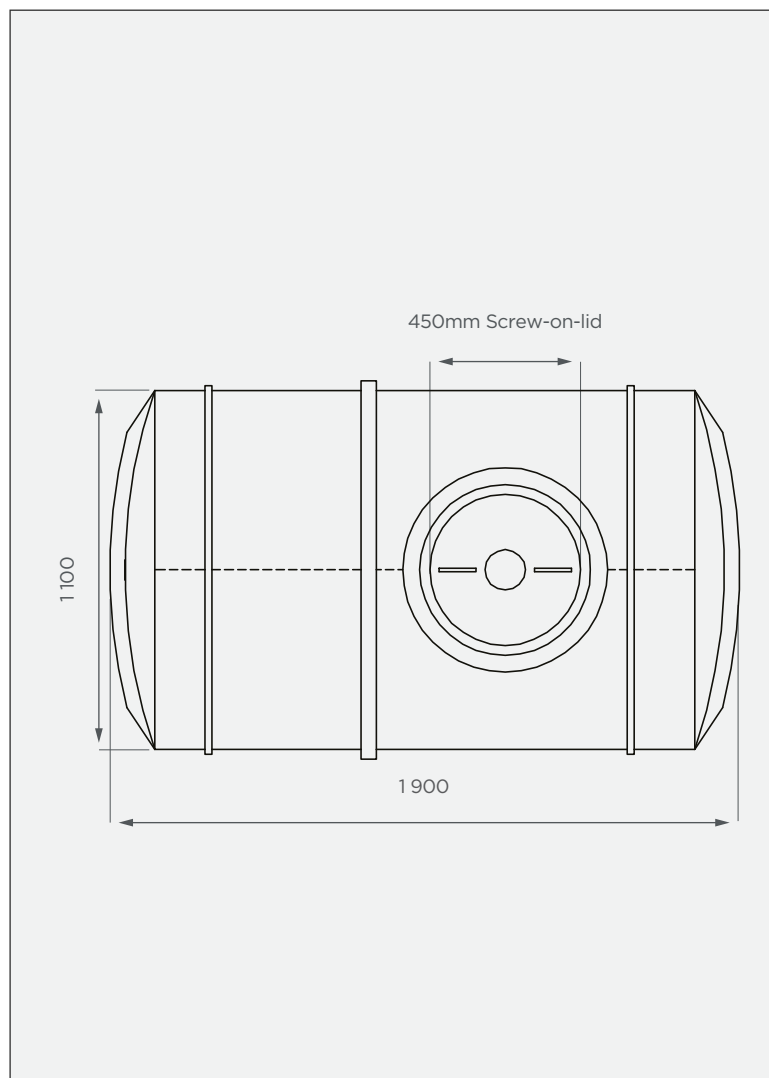

1 500 lt Horizontal Heavy Tank

This is a non-stock item

SIDE VIEW

TOP VIEW

PRODUCT SPECIFICATIONS

Chemical / Heavy	SG 1.6
Outlet	40mm connector
Lid	450mm

Standard Colours

These colours are available at a 14 calendar day lead time.

10-year warranty

- Made with food-grade, virgin LLDPE
- BPA-free
- UV-resistant & chemical-resistant

All dimensions are in millimeters and scale is not 100% to scale. This drawing is the property of JoJo.