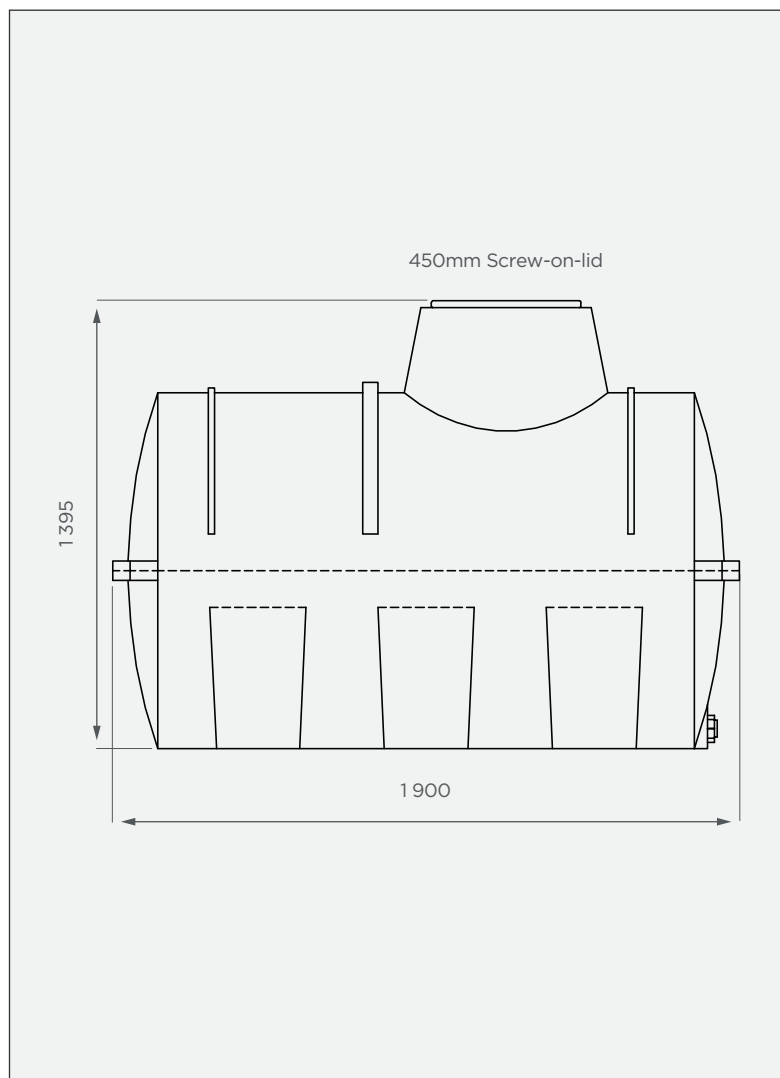

1 500 lt Horizontal Heavy Tank

This is a non-stock item

SIDE VIEW

TOP VIEW

PRODUCT SPECIFICATIONS

Chemical / Heavy	SG 1.6
Outlet	40mm connector
Lid	450mm

Standard Colours

These colours are available at a 14 calendar day lead time.

10-year warranty

- Made with food-grade, virgin LLDPE
- BPA-free
- UV-resistant & chemical-resistant

All dimensions are in millimeters and scale is not 100% to scale. This drawing is the property of JoJo.