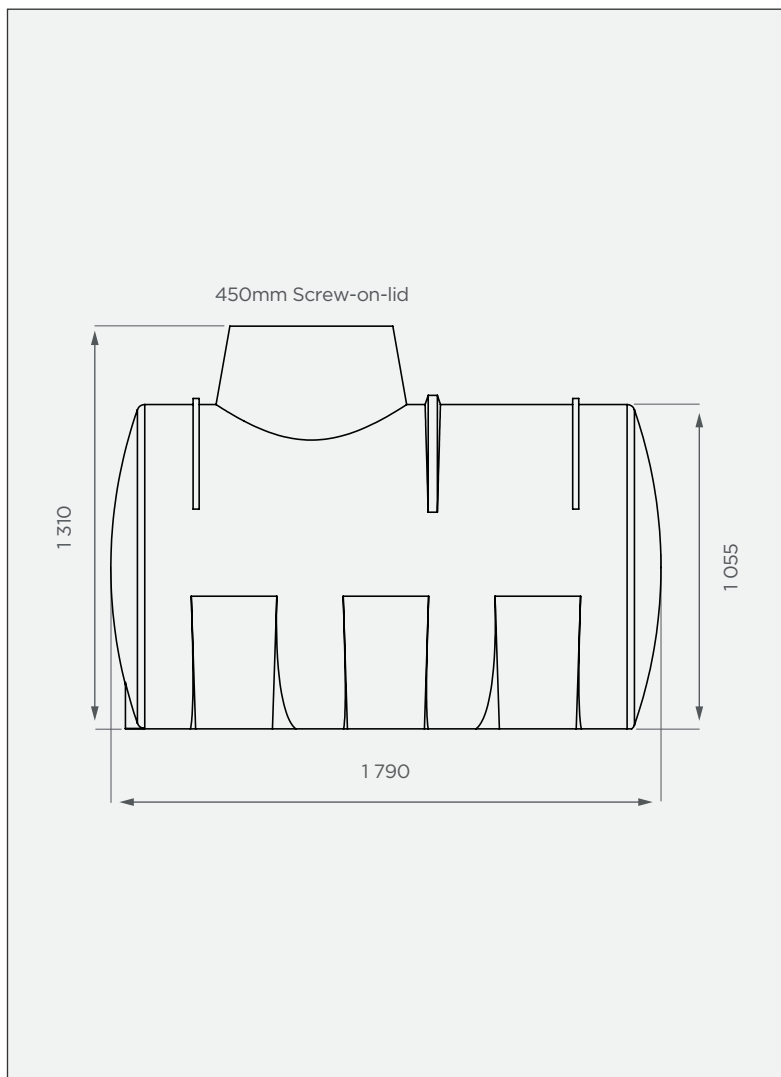

# 1 500 lt Horizontal Heavy Tank Western Cape Mould

This is a non-stock item

**SIDE VIEW**

**TOP VIEW**

**PRODUCT SPECIFICATIONS**

Chemical / Heavy	SG 1.6
Outlet	40mm connector
Lid	450mm

**Standard Colours**

These colours are available at a 14 calendar day lead time.

**10-year warranty**

- Made with food-grade, virgin LLDPE
- BPA-free
- UV-resistant & chemical-resistant

All dimensions are in millimeters and scale is not 100% to scale. This drawing is the property of JoJo.