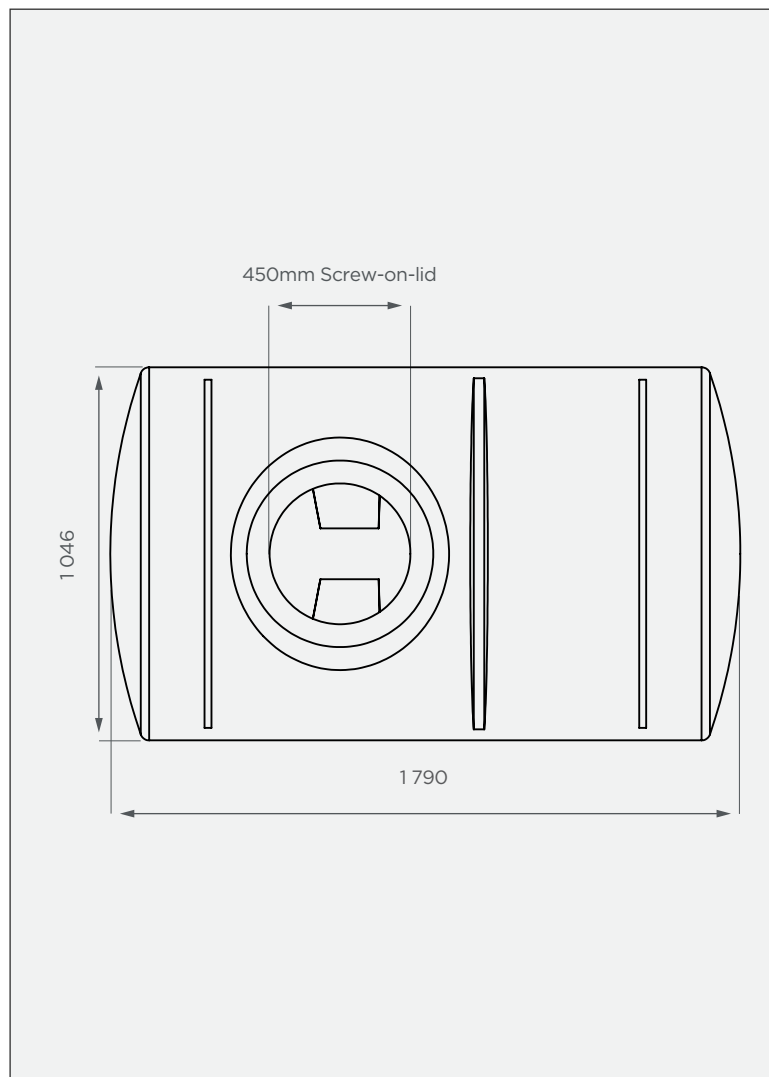

# 1 500 lt Horizontal Heavy Tank Western Cape Mould

This is a non-stock item

**SIDE VIEW**

**TOP VIEW**

**PRODUCT SPECIFICATIONS**

Chemical / Heavy	SG 1.6
Outlet	40mm connector
Lid	450mm

**Standard Colours**

These colours are available at a 14 calendar day lead time.

**10-year warranty**

- Made with food-grade, virgin LLDPE
- BPA-free
- UV-resistant & chemical-resistant

All dimensions are in millimeters and scale is not 100% to scale. This drawing is the property of JoJo.