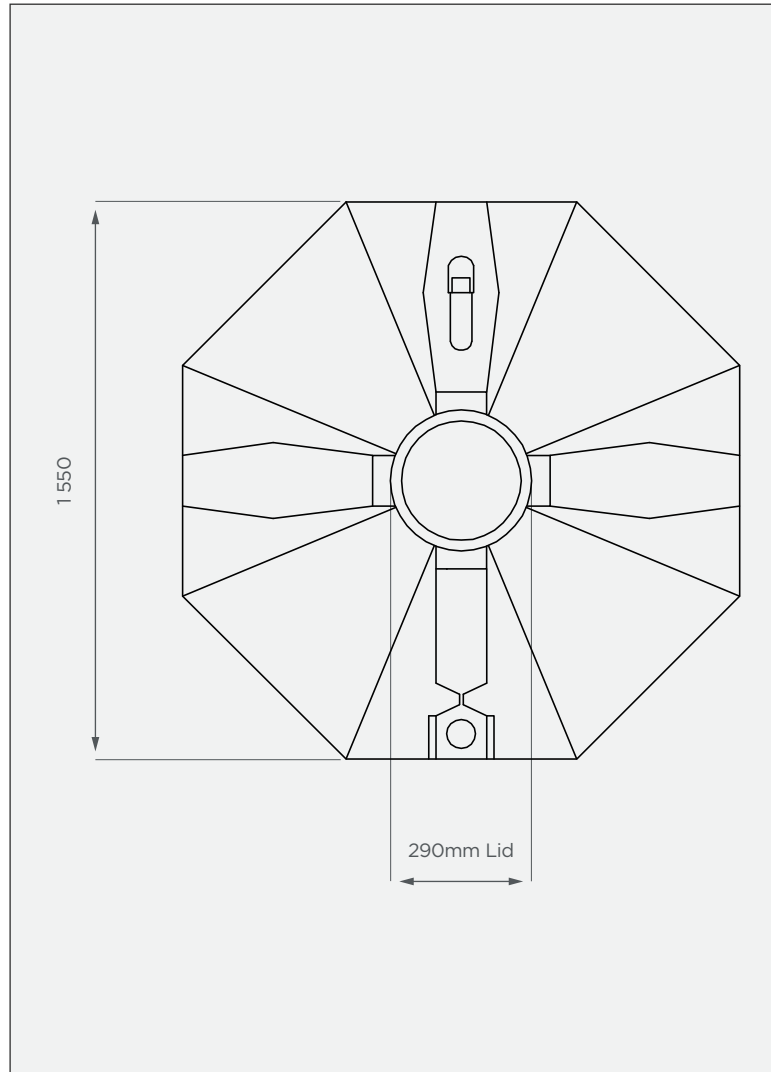

# 1 500 lt Septic Tank

This is a stock item in Black

**SIDE VIEW**

**TOP VIEW**

**PRODUCT SPECIFICATIONS**

Inlet	110mm
Outlet	50mm
Lid	290mm

\*Connected to a soak away or French Drain

**Supplied with:**

- Fitted PVC fittings

**Standard Colour**

This colour is available at a 7 calendar day lead time.

**10-year warranty**

- Made with recycled LLDPE
- Corrosion-resistant

All dimensions are in millimeters and scale is not 100% to scale. This drawing is the property of JoJo.