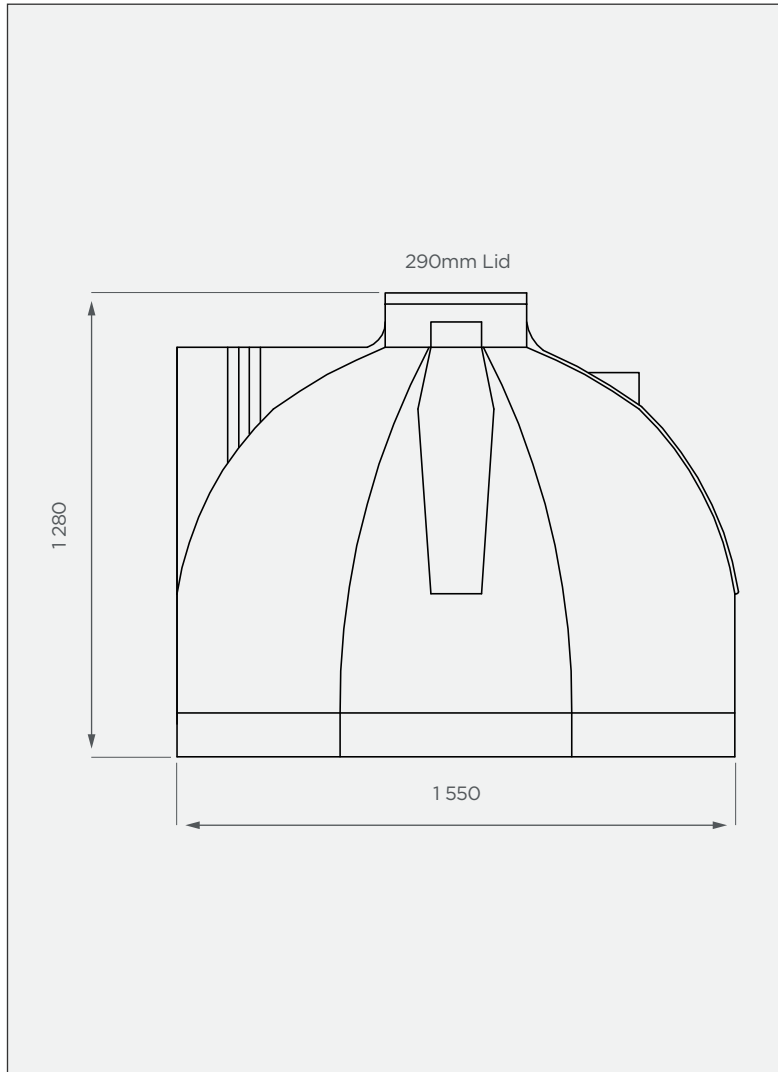

# 1 500 lt Septic Tank

This is a stock item in Black

**SIDE VIEW**

**TOP VIEW**

**PRODUCT SPECIFICATIONS**

Inlet	110mm
Outlet	50mm
Lid	290mm

\*Connected to a soak away or French Drain

**Supplied with:**

- Fitted PVC fittings

**Standard Colour**

This colour is available at a 7 calendar day lead time.

**10-year warranty**

- Made with recycled LLDPE
- Corrosion-resistant

All dimensions are in millimeters and scale is not 100% to scale. This drawing is the property of JoJo.