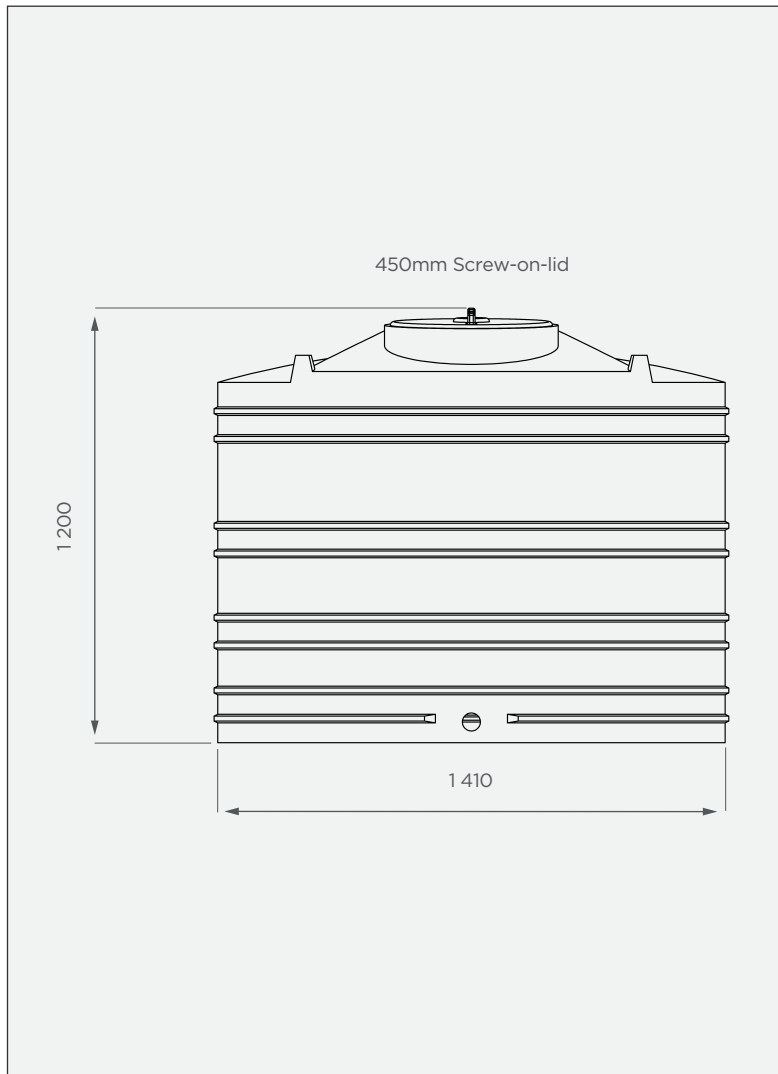

1 500 lt Vertical Heavy Tank

This is a stock item in Natural White

FRONT VIEW

TOP VIEW

PRODUCT SPECIFICATIONS

Chemical/Heavy	SG 1.6
Outlet	50mm connector
Lid	450mm

Standard Colour

Stock items are subject to a 7 calendar day lead time.

Alternative Colours

These colours are available at a 14 calendar day lead time.

10-year warranty

- Made with the best quality virgin LLDPE
- UV & chemical-resistant

All dimensions are in millimeters and scale is not 100% to scale. This drawing is the property of JoJo.