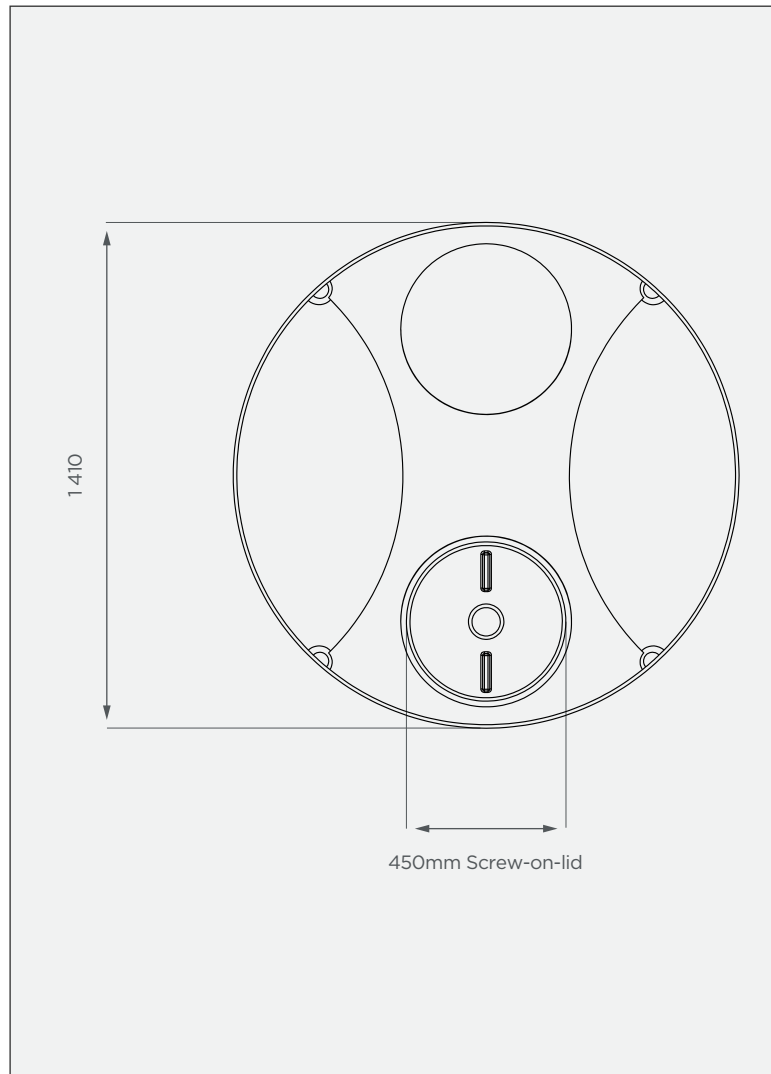

1 500 lt Vertical Heavy Tank

This is a stock item in Natural White

FRONT VIEW

TOP VIEW

PRODUCT SPECIFICATIONS

Chemical/Heavy	SG 1.6
Outlet	50mm connector
Lid	450mm

Standard Colour

Stock items are subject to a 7 calendar day lead time.

Alternative Colours

These colours are available at a 14 calendar day lead time.

10-year warranty

- Made with the best quality virgin LLDPE
- UV & chemical-resistant

All dimensions are in millimeters and scale is not 100% to scale. This drawing is the property of JoJo.