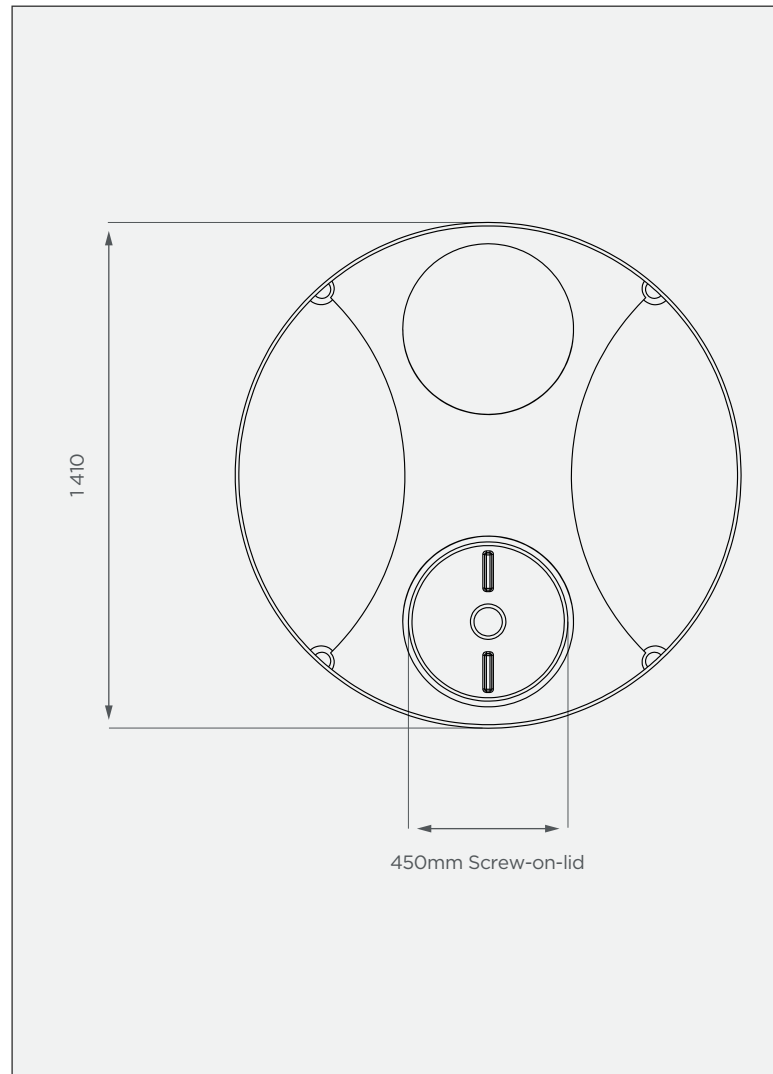

1 500 lt Vertical Medium Tank

This is a stock item in Natural White

FRONT VIEW

TOP VIEW

PRODUCT SPECIFICATIONS

Chemical/Medium	SG 1.4
Outlet	50mm connector
Lid	450mm

Standard Colour

Stock items are subject to a 7 calendar day lead time.

Alternative Colours

These colours are available at a 14 calendar day lead time.

10-year warranty

- Made with the best quality virgin LLDPE
- UV & chemical-resistant

All dimensions are in millimeters and scale is not 100% to scale. This drawing is the property of JoJo.