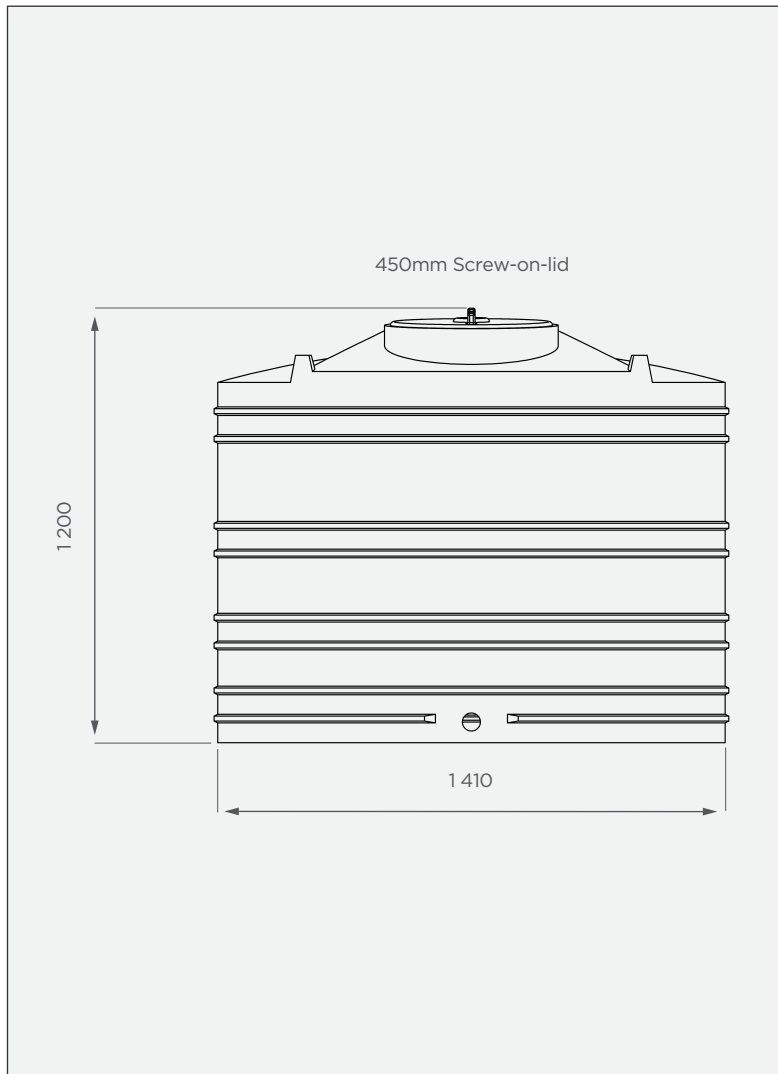

1 500 lt Vertical Medium Tank

This is a stock item in Natural White

FRONT VIEW

TOP VIEW

PRODUCT SPECIFICATIONS

Chemical/Medium	SG 1.4
Outlet	50mm connector
Lid	450mm

Standard Colour

Stock items are subject to a 7 calendar day lead time.

Alternative Colours

These colours are available at a 14 calendar day lead time.

10-year warranty

- Made with the best quality virgin LLDPE
- UV & chemical-resistant

All dimensions are in millimeters and scale is not 100% to scale. This drawing is the property of JoJo.