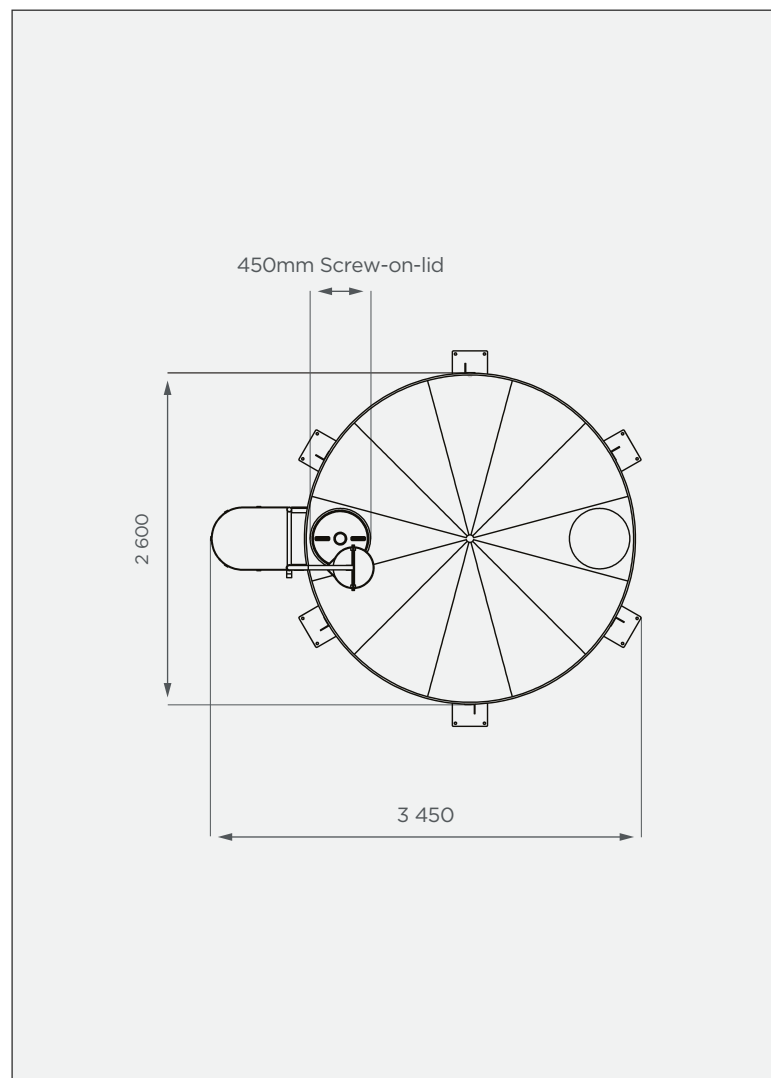

# 17 000 lt Grain Silo

This is a non-stock item in Natural White

**SIDE VIEW**

**TOP VIEW**

**PRODUCT SPECIFICATIONS**

Chemical/Medium	SG 1.4
Lid	450mm

**Supplied with:**

- 1 x 17 000lt silo tank
- 1 x silo stand
- 1 x Ladder with swing arm and back rest
- 1 x Silo bucket
- 1 x 160mm sluice

Note: Transport costs apply. 50% Deposit is required to confirm order.

**10-year warranty**

- Made with the best quality virgin LLDPE
- UV & chemical-resistant

All dimensions are in millimeters and scale is not 100% to scale. This drawing is the property of JoJo.