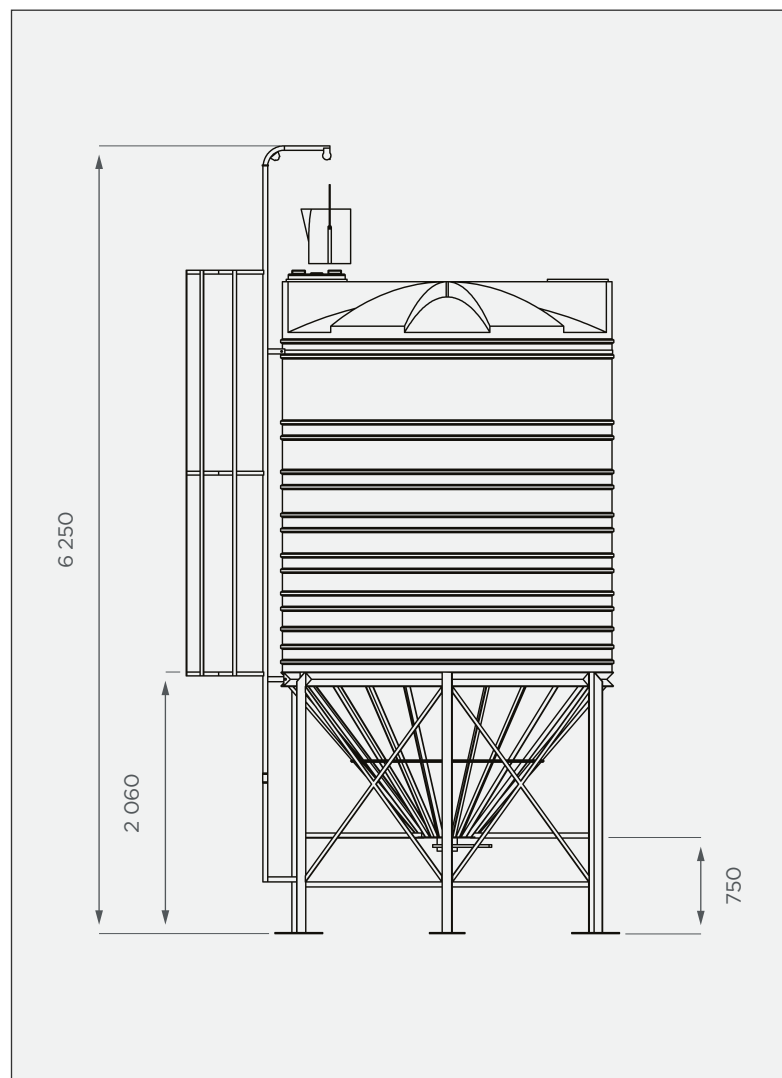

# 17 000 lt Grain Silo

This is a non-stock item in Natural White

**SIDE VIEW**

**TOP VIEW**

**PRODUCT SPECIFICATIONS**

Chemical/Medium	SG 1.4
Lid	450mm

**Supplied with:**

- 1 x 17 000lt silo tank
- 1 x silo stand
- 1 x Ladder with swing arm and back rest
- 1 x Silo bucket
- 1 x 160mm sluice

Note: Transport costs apply. 50% Deposit is required to confirm order.

**10-year warranty**

- Made with the best quality virgin LLDPE
- UV & chemical-resistant

All dimensions are in millimeters and scale is not 100% to scale. This drawing is the property of JoJo.