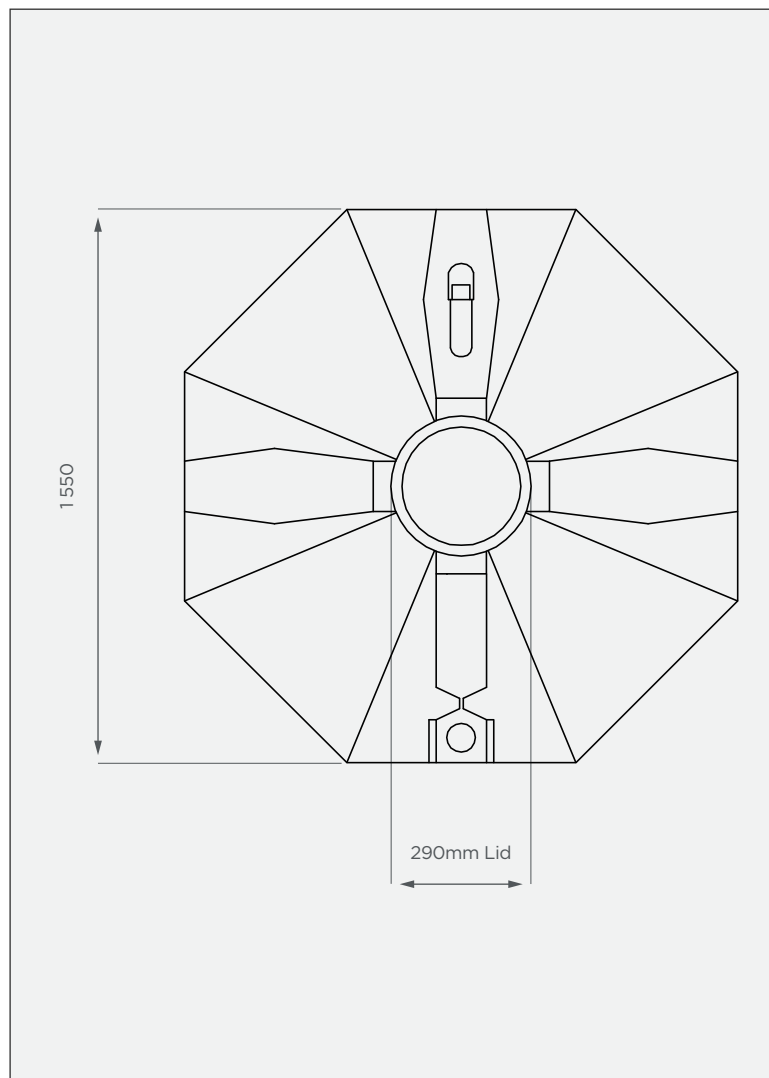

1 750 lt Septic Tank

This is a stock item in Black

SIDE VIEW

TOP VIEW

PRODUCT SPECIFICATIONS

Inlet	110mm
Outlet	50mm
Lid	290mm

*Connected to a soak away or French Drain

Supplied with:

- Fitted PVC fittings

Standard Colour

This colour is available at a 7 calendar day lead time.

10-year warranty

- Made with recycled LLDPE
- Corrosion-resistant

All dimensions are in millimeters and scale is not 100% to scale. This drawing is the property of JoJo.