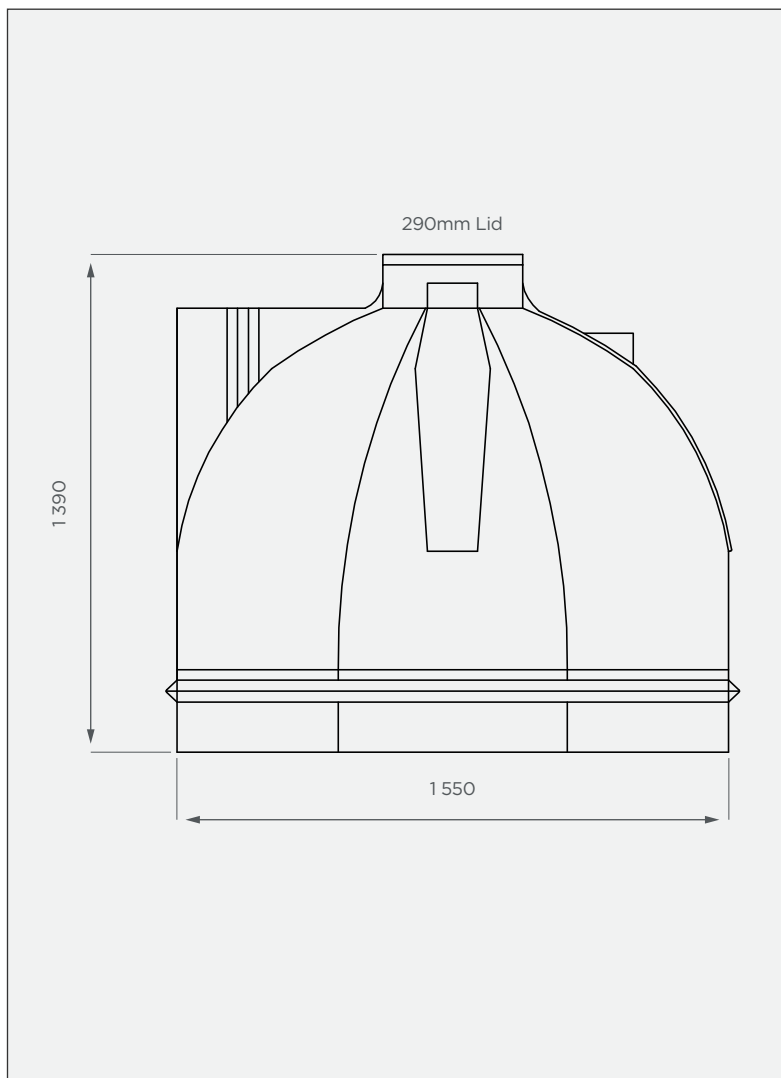

1 750 lt Septic Tank

This is a stock item in Black

SIDE VIEW

TOP VIEW

PRODUCT SPECIFICATIONS

Inlet	110mm
Outlet	50mm
Lid	290mm

*Connected to a soak away or French Drain

Supplied with:

- Fitted PVC fittings

Standard Colour

This colour is available at a 7 calendar day lead time.

10-year warranty

- Made with recycled LLDPE
- Corrosion-resistant

All dimensions are in millimeters and scale is not 100% to scale. This drawing is the property of JoJo.