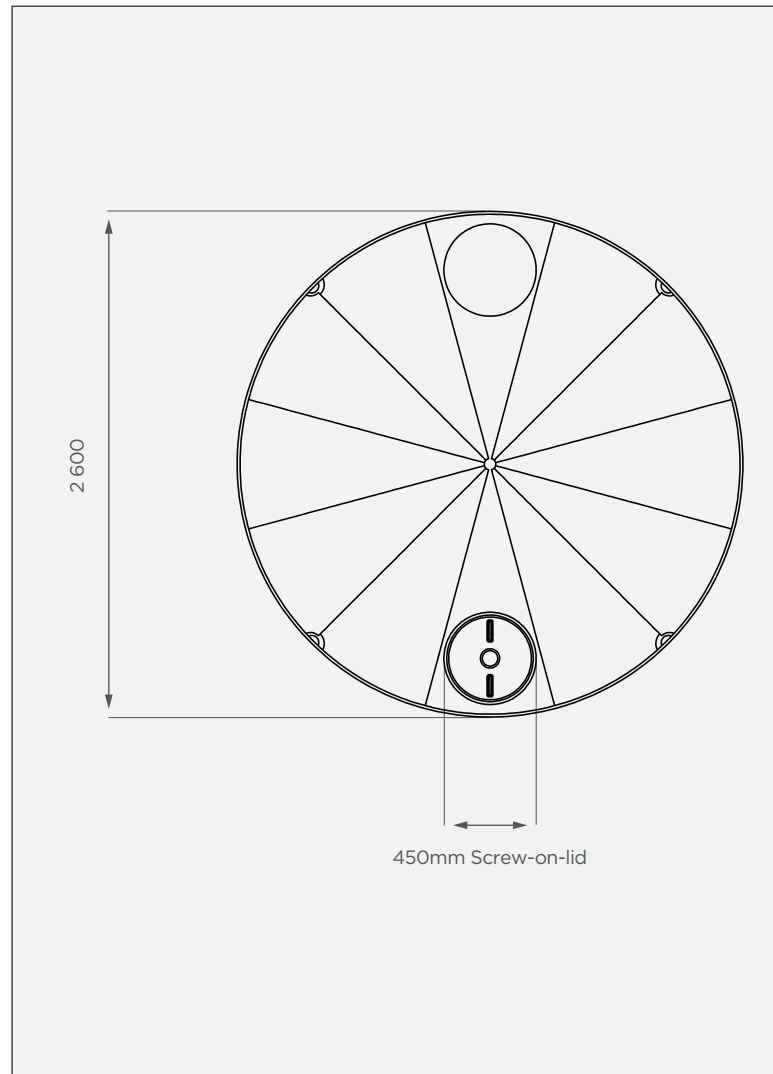

20 000 lt Vertical Heavy Tank

This is a non-stock item in Natural White

FRONT VIEW

TOP VIEW

PRODUCT SPECIFICATIONS

Chemical/Heavy	SG 1.6
Outlet	50mm connector
Lid	450mm

Standard Colour

This colour is available at a 14 calendar day lead time.

- Made with the best quality virgin LLDPE
- UV & chemical-resistant

All dimensions are in millimeters and scale is not 100% to scale. This drawing is the property of JoJo.