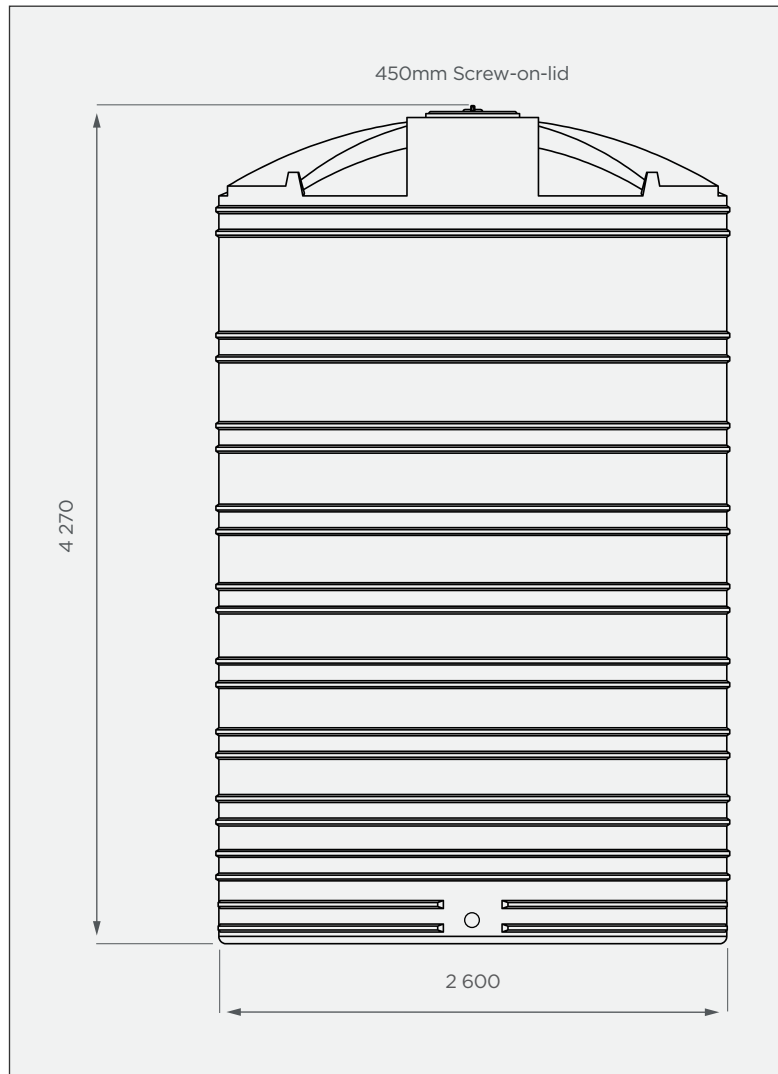

20 000 lt Vertical Heavy Tank

This is a non-stock item in Natural White

FRONT VIEW

TOP VIEW

PRODUCT SPECIFICATIONS

Chemical/Heavy	SG 1.6
Outlet	50mm connector
Lid	450mm

Standard Colour

This colour is available at a 14 calendar day lead time.

- Made with the best quality virgin LLDPE
- UV & chemical-resistant

All dimensions are in millimeters and scale is not 100% to scale. This drawing is the property of JoJo.