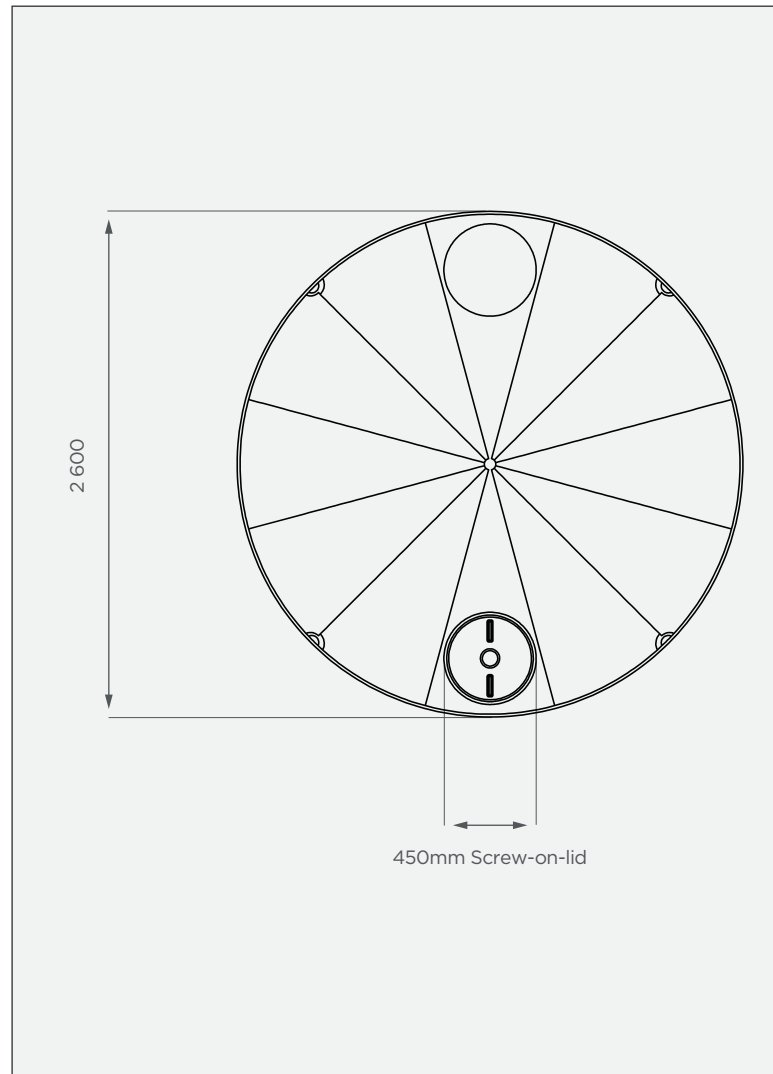

20 000 lt Vertical Medium Tank

This is a non-stock item in Natural White

FRONT VIEW

TOP VIEW

PRODUCT SPECIFICATIONS

Chemical/Medium	SG 1.4
Outlet	50mm connector
Lid	450mm

Standard Colour

This colour is available at a 14 calendar day lead time.

- Made with the best quality virgin LLDPE
- UV & chemical-resistant

All dimensions are in millimeters and scale is not 100% to scale. This drawing is the property of JoJo.