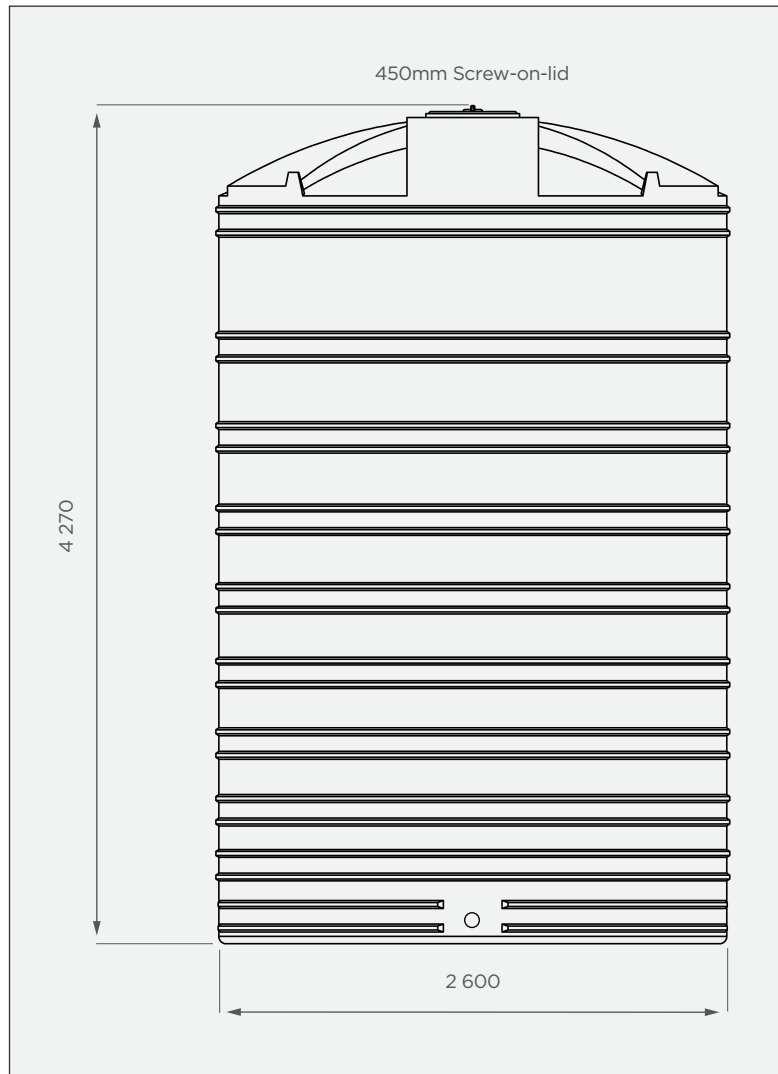

20 000 lt Vertical Medium Tank

This is a non-stock item in Natural White

FRONT VIEW

TOP VIEW

PRODUCT SPECIFICATIONS

Chemical/Medium	SG 1.4
Outlet	50mm connector
Lid	450mm

Standard Colour

This colour is available at a 14 calendar day lead time.

- Made with the best quality virgin LLDPE
- UV & chemical-resistant

All dimensions are in millimeters and scale is not 100% to scale. This drawing is the property of JoJo.