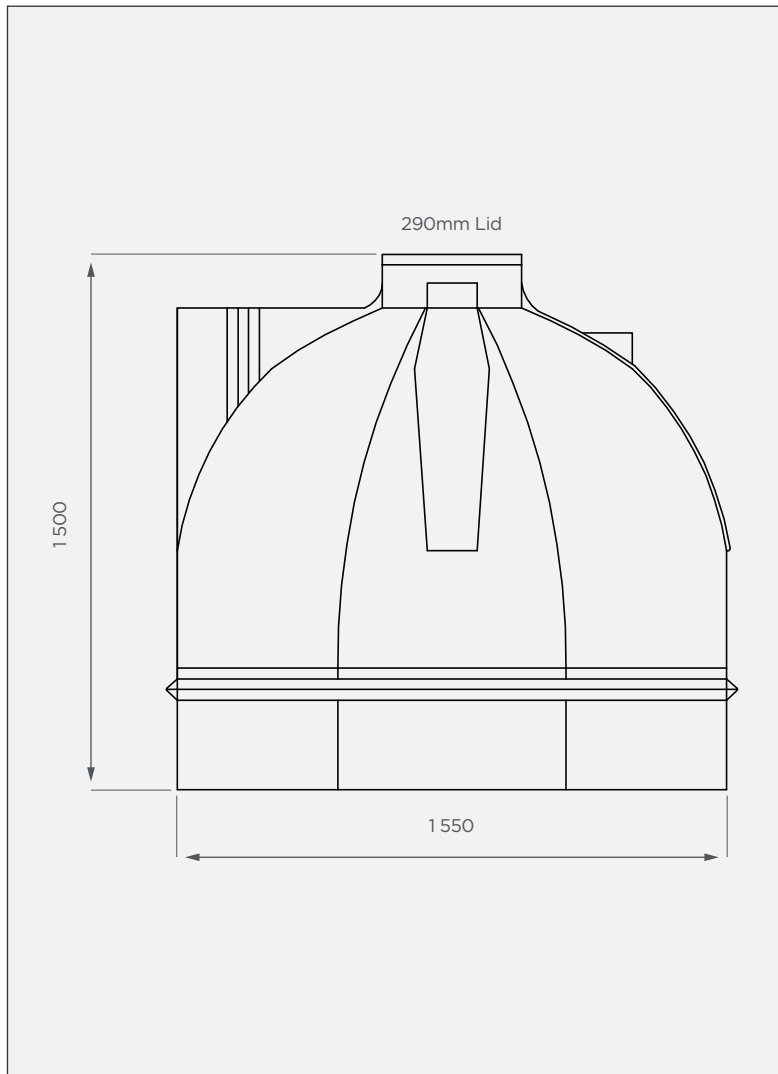

2 000 lt Conservancy Tank

This is a stock item in Black

SIDE VIEW

TOP VIEW

PRODUCT SPECIFICATIONS

- not included	Fittings and holes
Lid	290mm

*To be pumped out

Standard Colour

This colour is available at a 7 calendar day lead time.

10-year warranty

- Made with recycled LLDPE
- Corrosion-resistant

All dimensions are in millimeters and scale is not 100% to scale. This drawing is the property of JoJo.