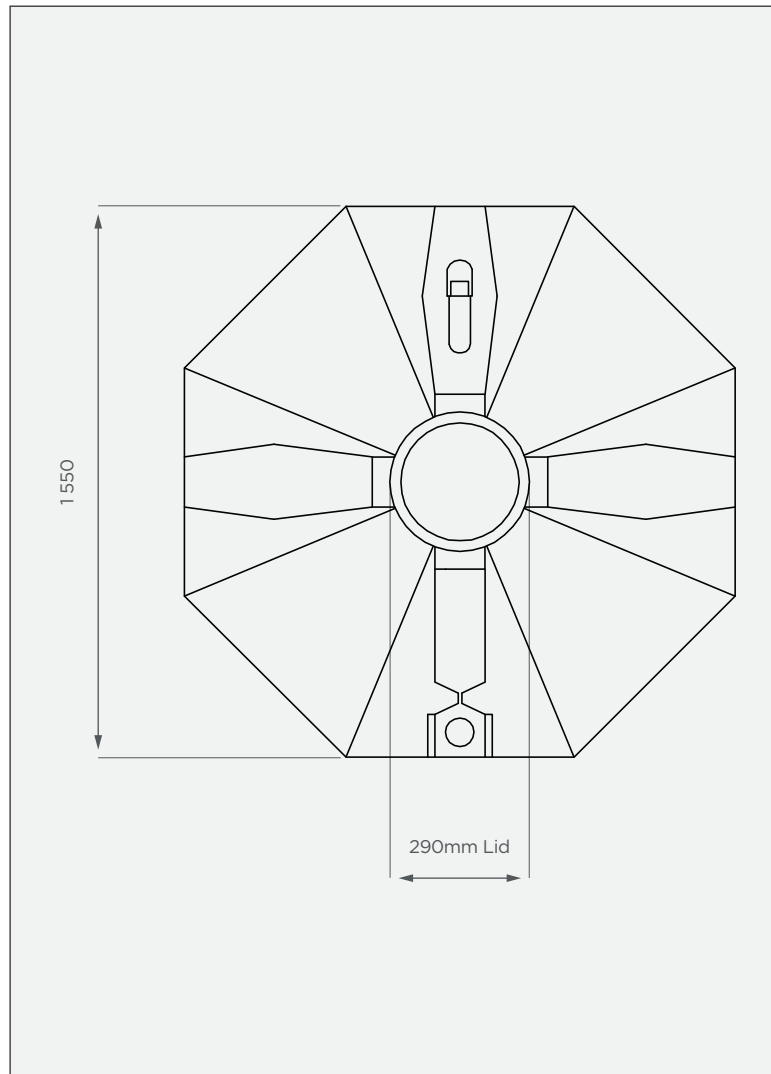

2 000 lt Conservancy Tank

This is a stock item in Black

SIDE VIEW

TOP VIEW

PRODUCT SPECIFICATIONS

- not included	Fittings and holes
Lid	290mm

*To be pumped out

Standard Colour

This colour is available at a 7 calendar day lead time.

10-year warranty

- Made with recycled LLDPE
- Corrosion-resistant

All dimensions are in millimeters and scale is not 100% to scale. This drawing is the property of JoJo.