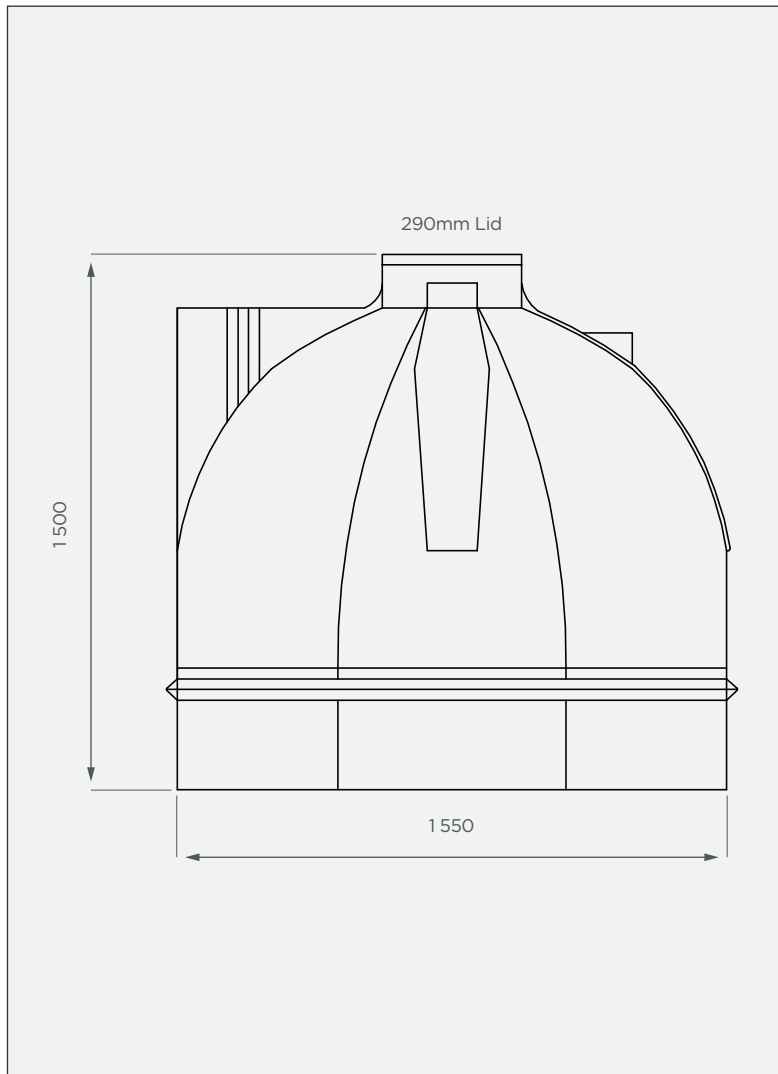

2 000 lt Septic Tank

This is a stock item in Black

SIDE VIEW

TOP VIEW

PRODUCT SPECIFICATIONS

Inlet	110mm
Outlet	50mm
Lid	290mm

*Connected to a soak away or French Drain

Supplied with:

- Fitted PVC fittings

Standard Colour

This colour is available at a 7 calendar day lead time.

10-year warranty

- Made with recycled LLDPE
- Corrosion-resistant

All dimensions are in millimeters and scale is not 100% to scale. This drawing is the property of JoJo.