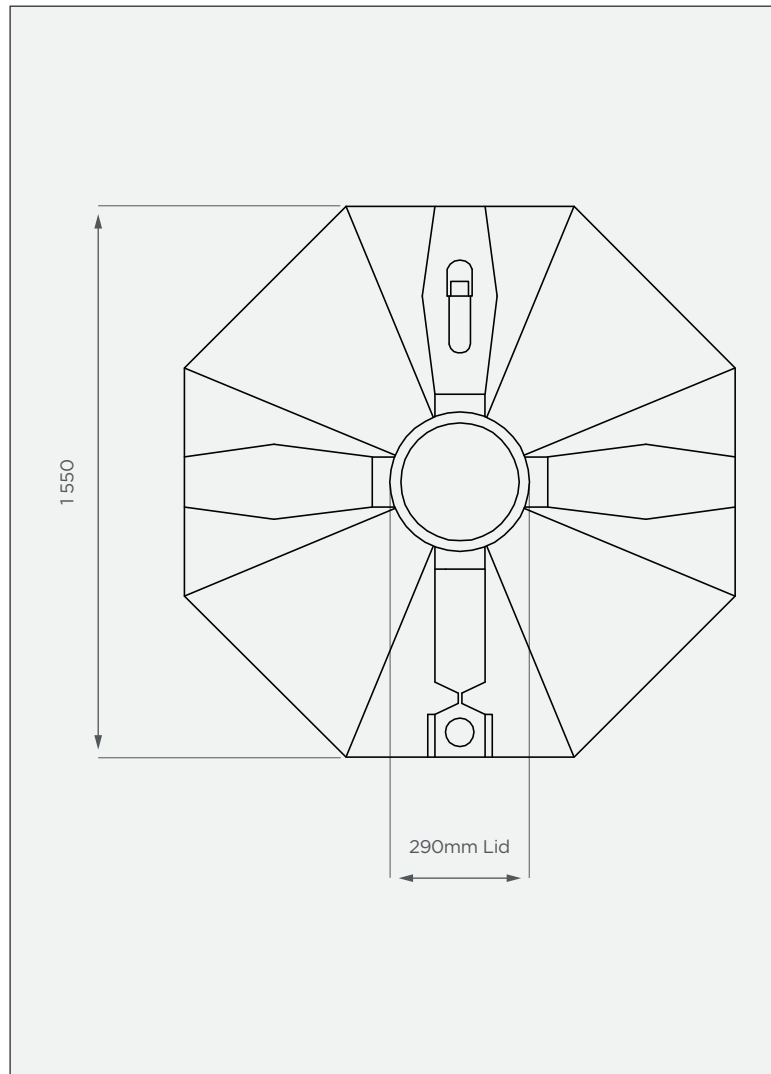

2 000 lt Septic Tank

This is a stock item in Black

SIDE VIEW

TOP VIEW

PRODUCT SPECIFICATIONS

Inlet	110mm
Outlet	50mm
Lid	290mm

*Connected to a soak away or French Drain

Supplied with:

- Fitted PVC fittings

Standard Colour

This colour is available at a 7 calendar day lead time.

10-year warranty

- Made with recycled LLDPE
- Corrosion-resistant

All dimensions are in millimeters and scale is not 100% to scale. This drawing is the property of JoJo.