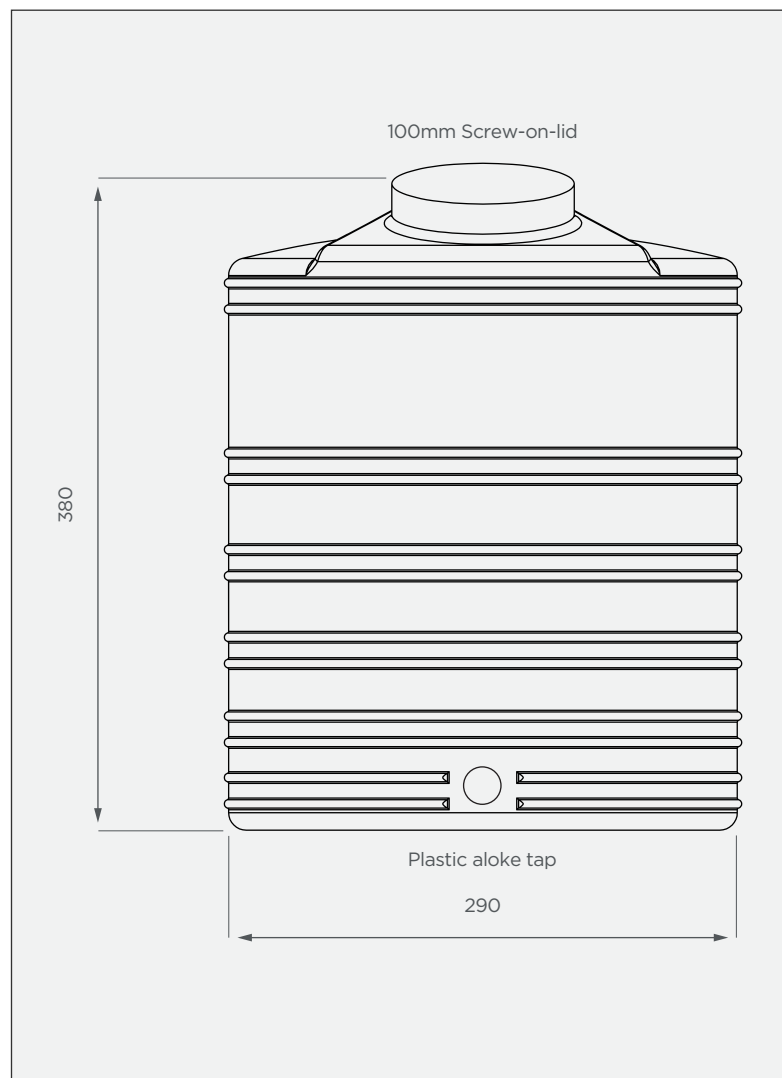

20 lt Beverage Tank

This is a non-stock item in specific colours

FRONT VIEW

TOP VIEW

PRODUCT SPECIFICATIONS

Water	SG 1
Tap	Plastic aloke tap
Lid	100mm

Standard Colours

These colours are available at a 14 calendar day lead time.

Note: Any colours not mentioned above can be custom manufactured at extended lead times.

- Made with food-grade, quality HDPE
- BPA-free

All dimensions are in millimeters and scale is not 100% to scale. This drawing is the property of JoJo.