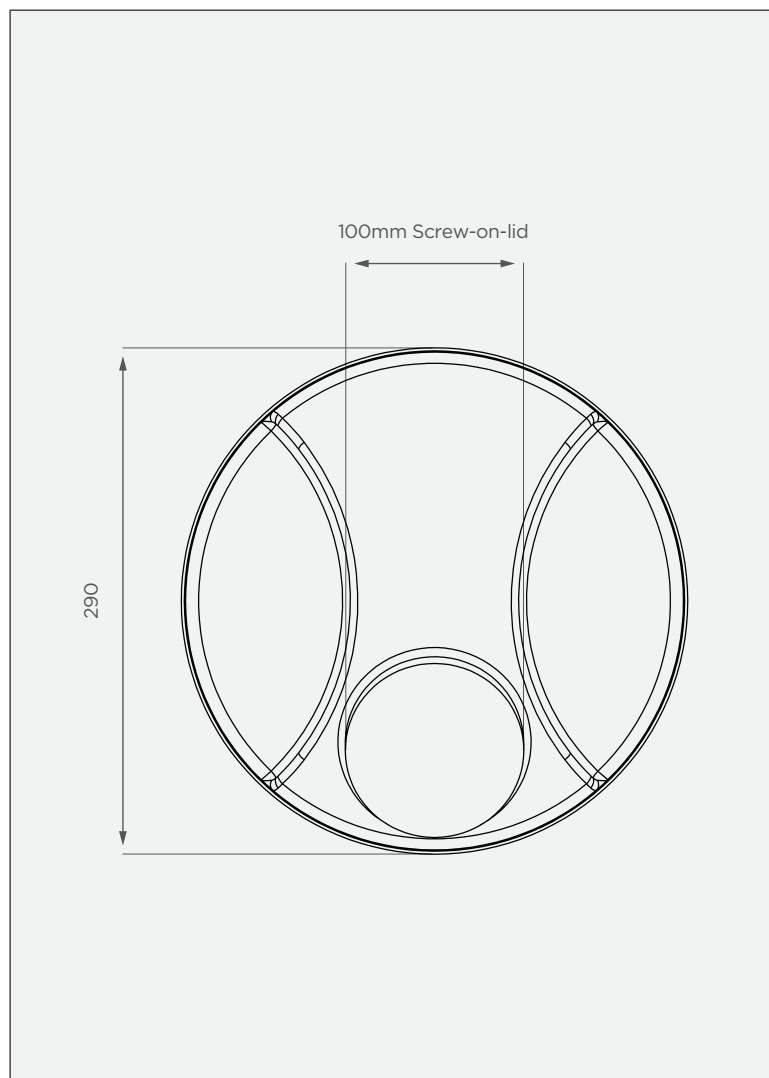

20 lt Beverage Tank

This is a non-stock item in specific colours

FRONT VIEW

TOP VIEW

PRODUCT SPECIFICATIONS

Water	SG 1
Tap	Plastic aloke tap
Lid	100mm

Standard Colours

These colours are available at a 14 calendar day lead time.

Note: Any colours not mentioned above can be custom manufactured at extended lead times.

- Made with food-grade, quality HDPE
- BPA-free

All dimensions are in millimeters and scale is not 100% to scale. This drawing is the property of JoJo.