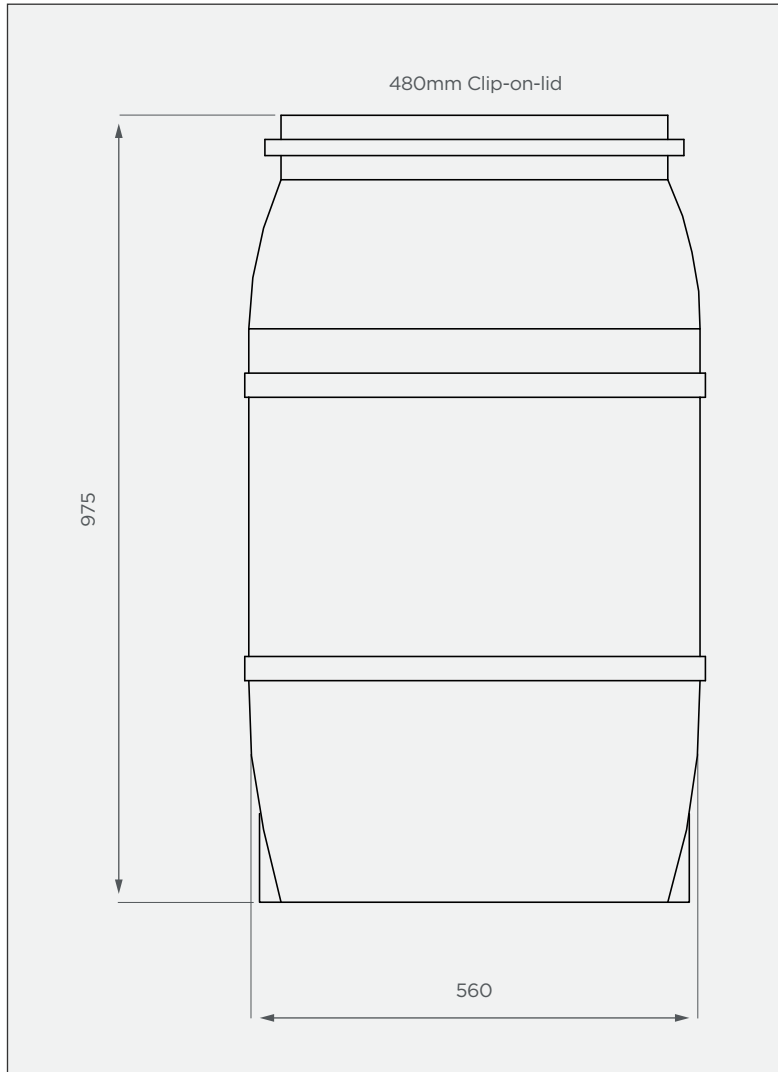

210 Lt Clip-on-lid Drum

This is a stock item in Royal Blue and JoJo Green

FRONT VIEW

TOP VIEW

PRODUCT SPECIFICATIONS

Lid | 480mm

Standard Colours

Stock items are subject to a 7 calendar day lead time.

Note: Any colours not mentioned above can be custom manufactured at extended lead times.

3-year warranty

- Made with the best quality virgin LLDPE
- UV-resistant
- BPA-free

All dimensions are in millimeters and scale is not 100% to scale. This drawing is the property of JoJo.