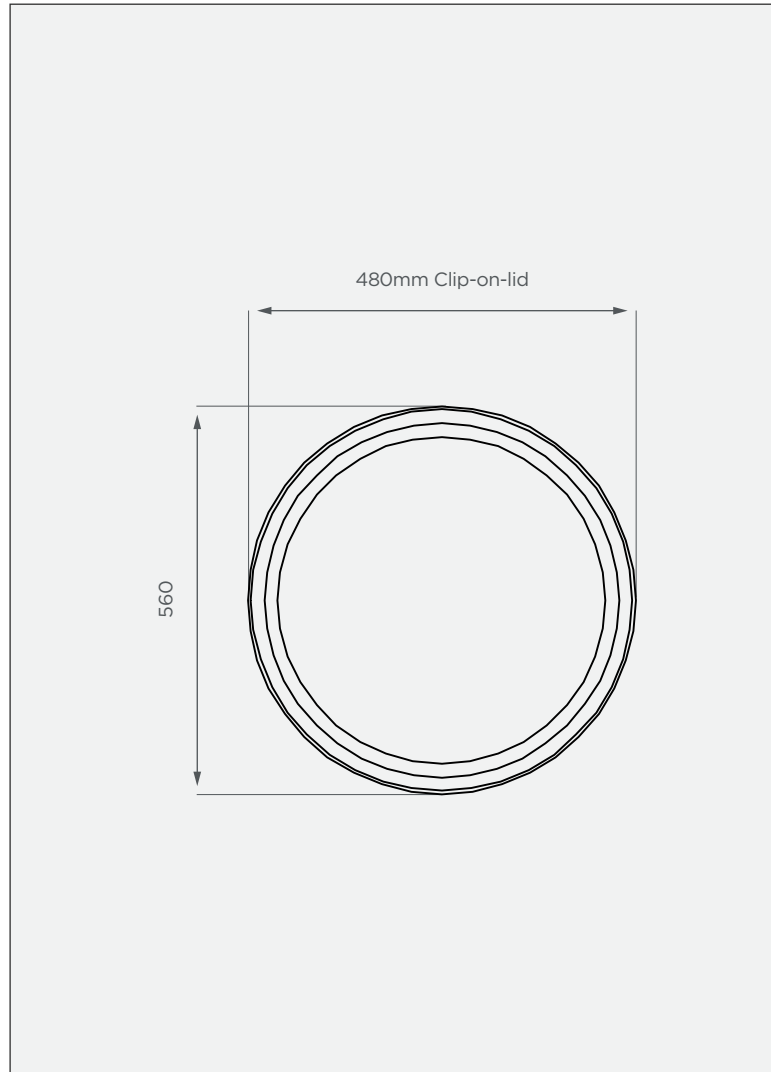

210 Lt Clip-on-lid Drum

This is a stock item in Royal Blue and JoJo Green

FRONT VIEW

TOP VIEW

PRODUCT SPECIFICATIONS

Lid | 480mm

Standard Colours

Stock items are subject to a 7 calendar day lead time.

Note: Any colours not mentioned above can be custom manufactured at extended lead times.

3-year warranty

- Made with the best quality virgin LLDPE
- UV-resistant
- BPA-free

All dimensions are in millimeters and scale is not 100% to scale. This drawing is the property of JoJo.