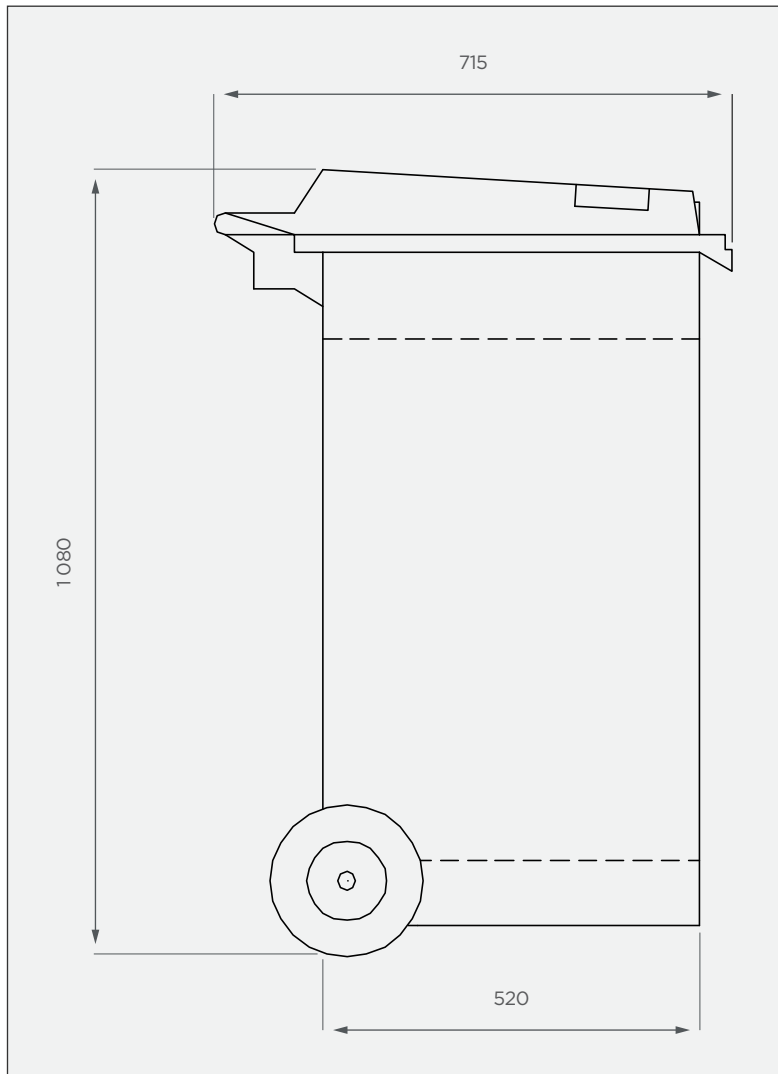

# 240 lt Dustbin on Wheels

This is a stock item in Black

**SIDE VIEW**

**TOP VIEW**

**Standard Colour**

This colour is available at a 7 calendar day lead time.

**Alternative Colours**

These colours are available at a 14 calendar day lead time.

Note: Any colours not mentioned above can be custom manufactured at extended lead times.

**3-year warranty**

- Made with the best quality virgin LLDPE
- UV-resistant
- BPA-free

All dimensions are in millimeters and scale is not 100% to scale. This drawing is the property of JoJo.