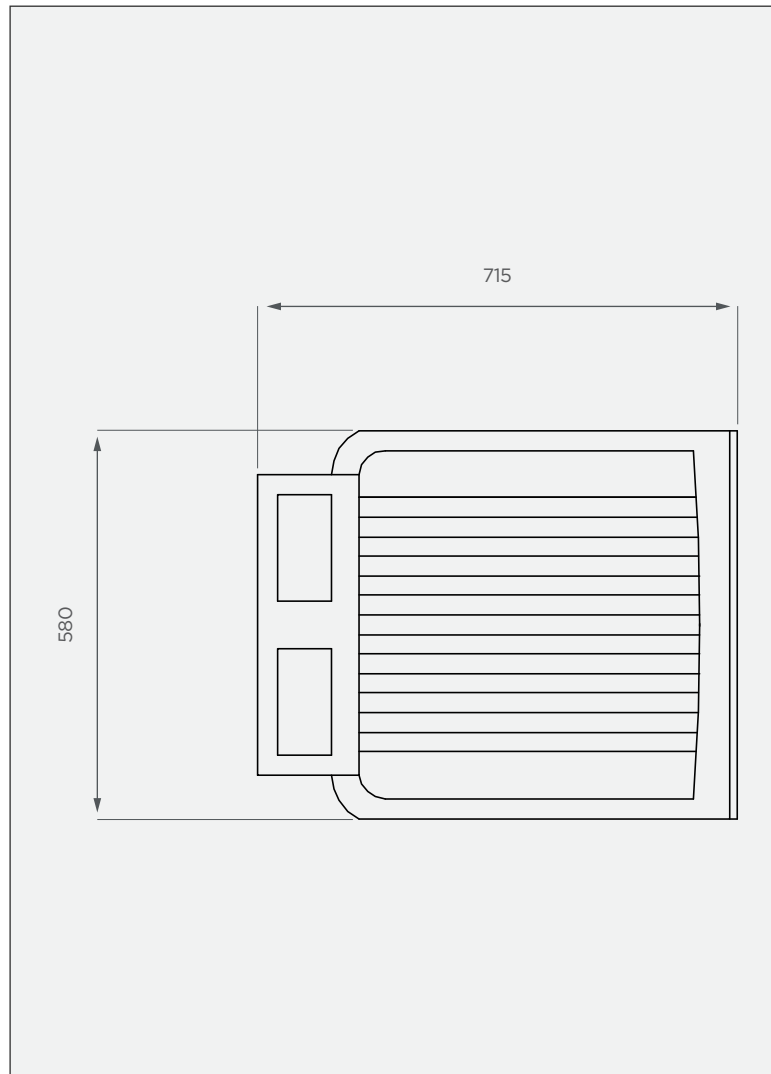

# 240 lt Dustbin on Wheels

This is a stock item in Black

**SIDE VIEW**

**TOP VIEW**

**Standard Colour**

This colour is available at a 7 calendar day lead time.

**Alternative Colours**

These colours are available at a 14 calendar day lead time.

Note: Any colours not mentioned above can be custom manufactured at extended lead times.

**3-year warranty**

- Made with the best quality virgin LLDPE
- UV-resistant
- BPA-free

All dimensions are in millimeters and scale is not 100% to scale. This drawing is the property of JoJo.