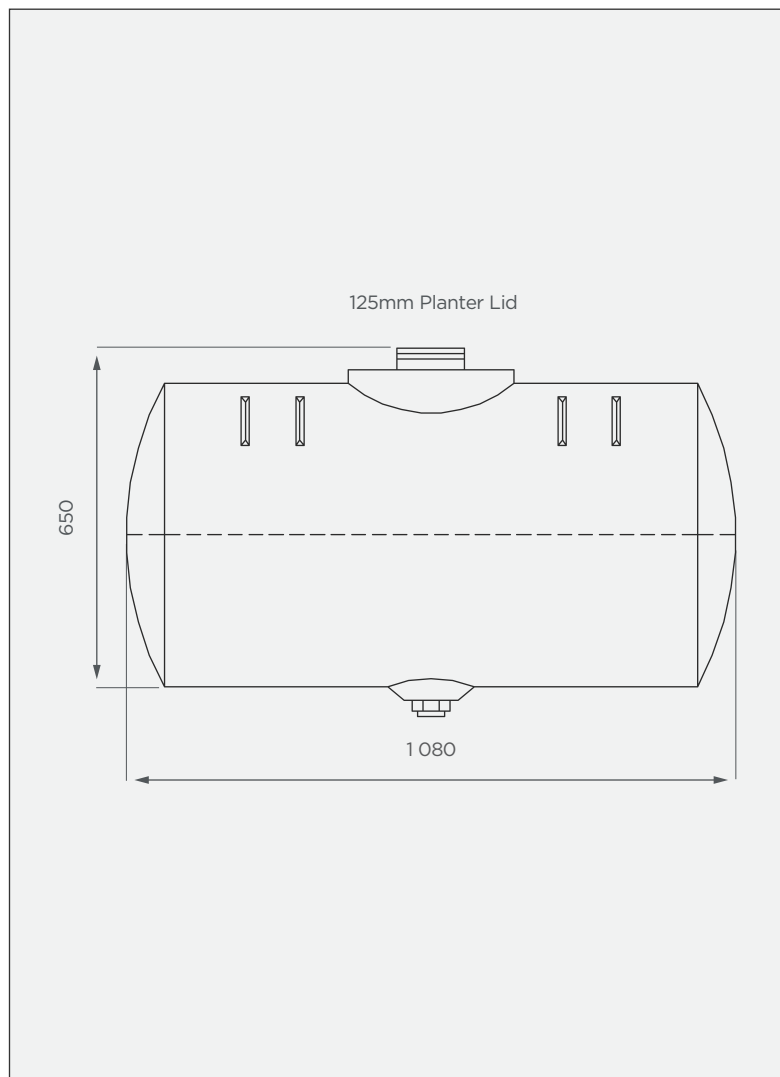

# 240 lt Horizontal Heavy Tank

This is a non-stock item

**SIDE VIEW**

**TOP VIEW**

**PRODUCT SPECIFICATIONS**

Chemical / Heavy	SG 1.6
Outlet	40mm connector
Lid	125mm

**Standard Colours**

These colours are available at a 14 calendar day lead time.

**10-year warranty**

- Made with food-grade, virgin LLDPE
- BPA-free
- UV-resistant & chemical-resistant

All dimensions are in millimeters and scale is not 100% to scale. This drawing is the property of JoJo.