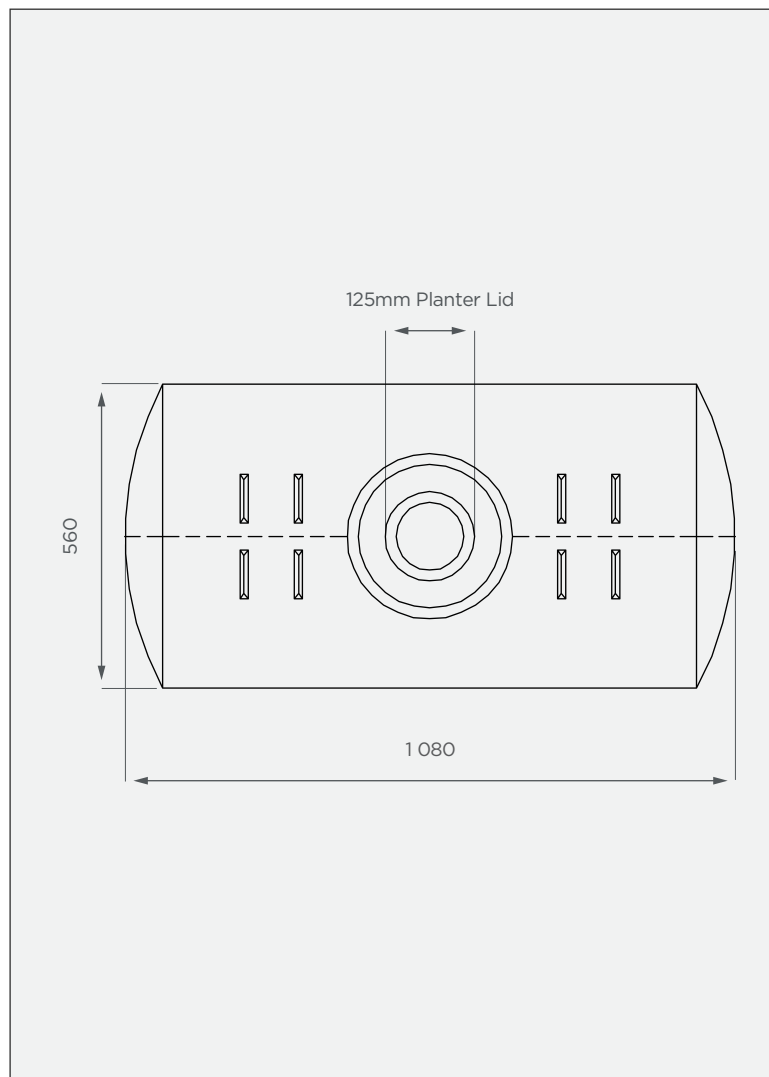

# 240 lt Horizontal Heavy Tank

This is a non-stock item

**SIDE VIEW**

**TOP VIEW**

**PRODUCT SPECIFICATIONS**

Chemical / Heavy	SG 1.6
Outlet	40mm connector
Lid	125mm

**Standard Colours**

These colours are available at a 14 calendar day lead time.

**10-year warranty**

- Made with food-grade, virgin LLDPE
- BPA-free
- UV-resistant & chemical-resistant

All dimensions are in millimeters and scale is not 100% to scale. This drawing is the property of JoJo.