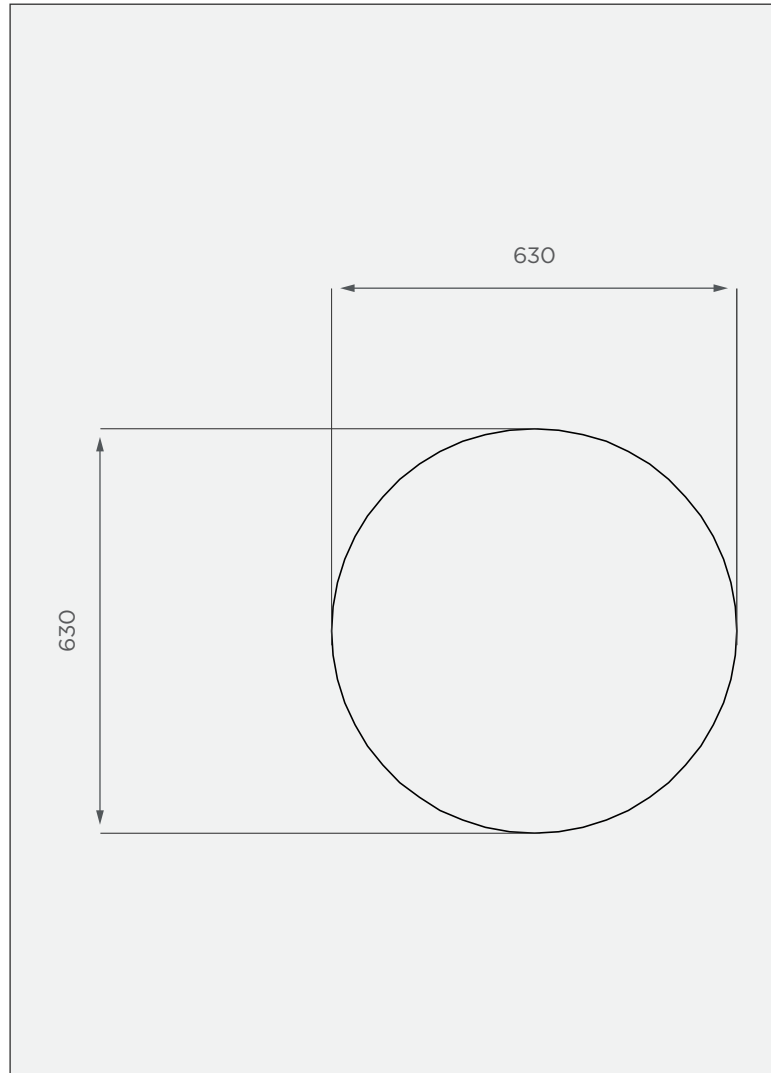

# 240 lt Industrial Dustbin

This is a stock item in JoJo Green

**FRONT VIEW**

**TOP VIEW**

**Standard Colour**

This colour is available at a 7 calendar day lead time.

**Alternative Colours**

These colours are available at a 14 calendar day lead time.

Note: Any colours not mentioned above can be custom manufactured at extended lead times.

**3-year warranty**

- Made with the best quality virgin LLDPE
- UV-resistant
- BPA-free

All dimensions are in millimeters and scale is not 100% to scale. This drawing is the property of JoJo.