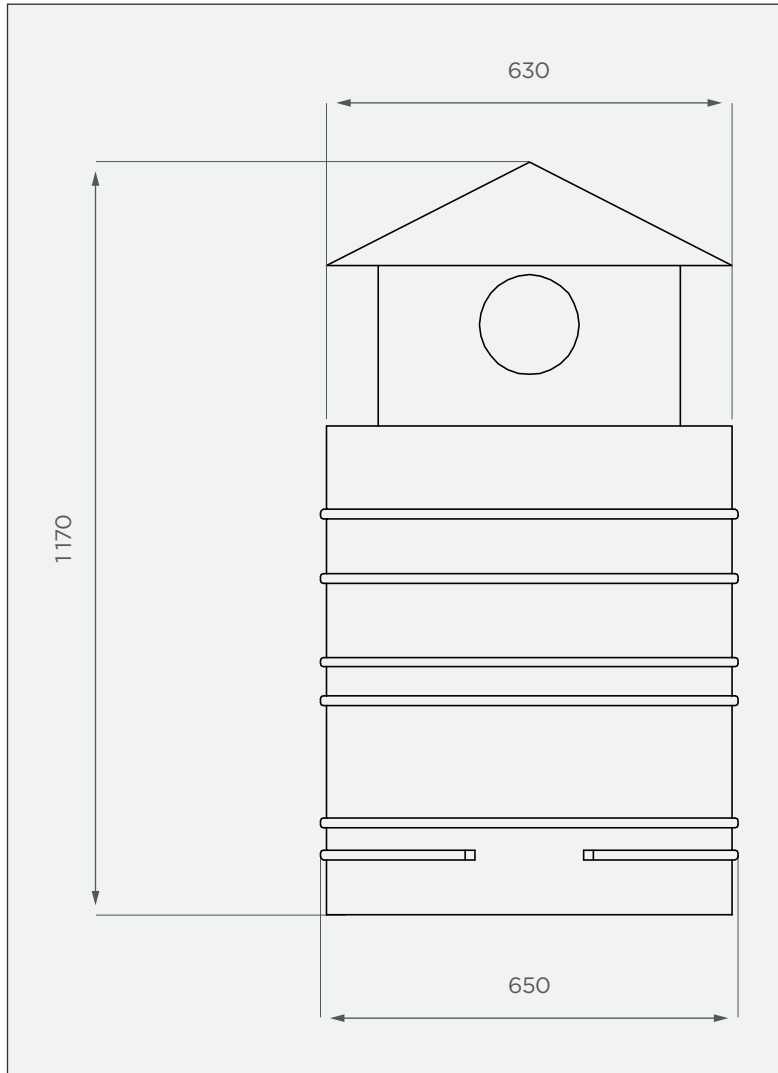

# 240 lt Industrial Dustbin

This is a stock item in JoJo Green

**FRONT VIEW**

**TOP VIEW**

**Standard Colour**

This colour is available at a 7 calendar day lead time.

**Alternative Colours**

These colours are available at a 14 calendar day lead time.

Note: Any colours not mentioned above can be custom manufactured at extended lead times.

**3-year warranty**

- Made with the best quality virgin LLDPE
- UV-resistant
- BPA-free

All dimensions are in millimeters and scale is not 100% to scale. This drawing is the property of JoJo.