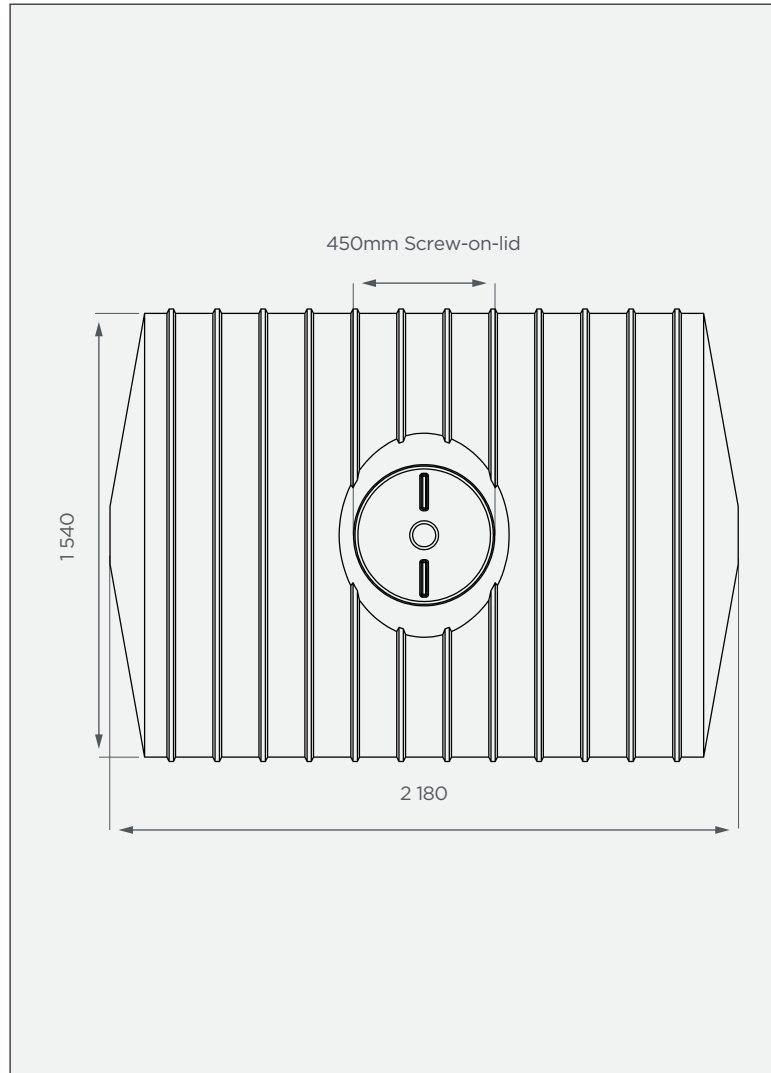

# 2 500 It Horizontal Heavy Tank

This is a non-stock item

**SIDE VIEW**

**TOP VIEW**

**PRODUCT SPECIFICATIONS**

Chemical / Heavy	SG 1.6
Outlet	50mm connector
Lid	450mm

**Standard Colours**

These colours are available at a 14 calendar day lead time.

**10-year warranty**

- Made with food-grade, virgin LLDPE
- BPA-free
- UV-resistant & chemical-resistant

All dimensions are in millimeters and scale is not 100% to scale. This drawing is the property of JoJo.