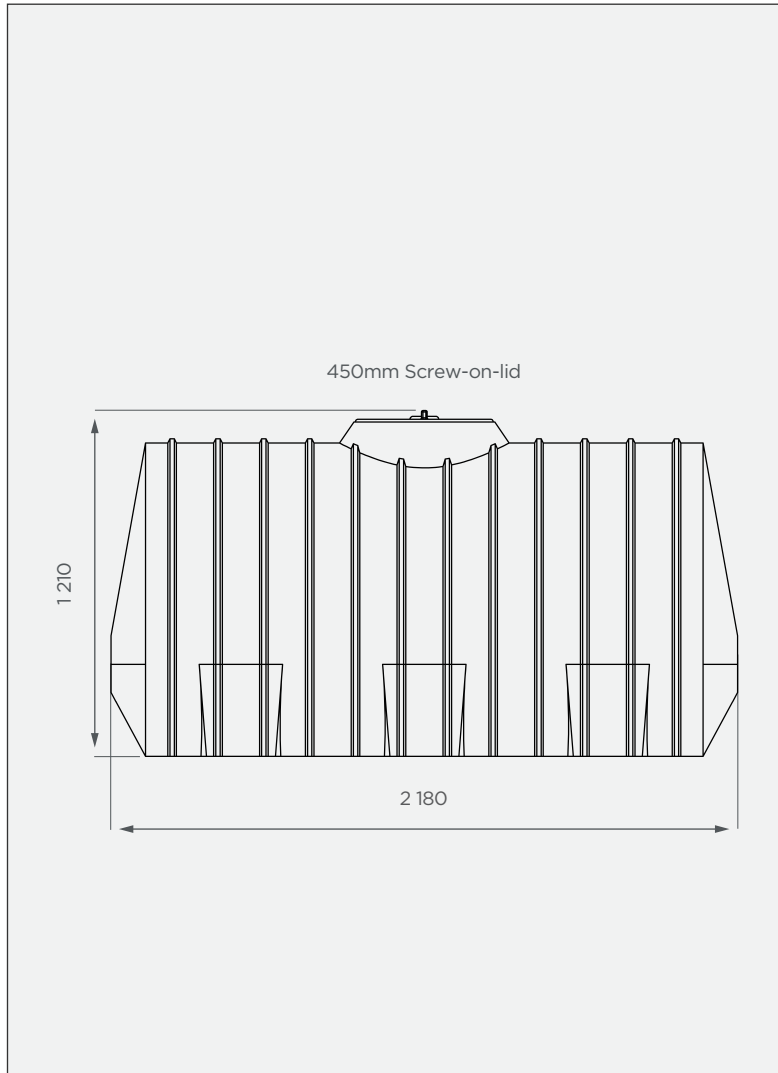

# 2 500 It Horizontal Heavy Tank

This is a non-stock item

**SIDE VIEW**

**TOP VIEW**

**PRODUCT SPECIFICATIONS**

Chemical / Heavy	SG 1.6
Outlet	50mm connector
Lid	450mm

**Standard Colours**

These colours are available at a 14 calendar day lead time.

**10-year warranty**

- Made with food-grade, virgin LLDPE
- BPA-free
- UV-resistant & chemical-resistant

All dimensions are in millimeters and scale is not 100% to scale. This drawing is the property of JoJo.