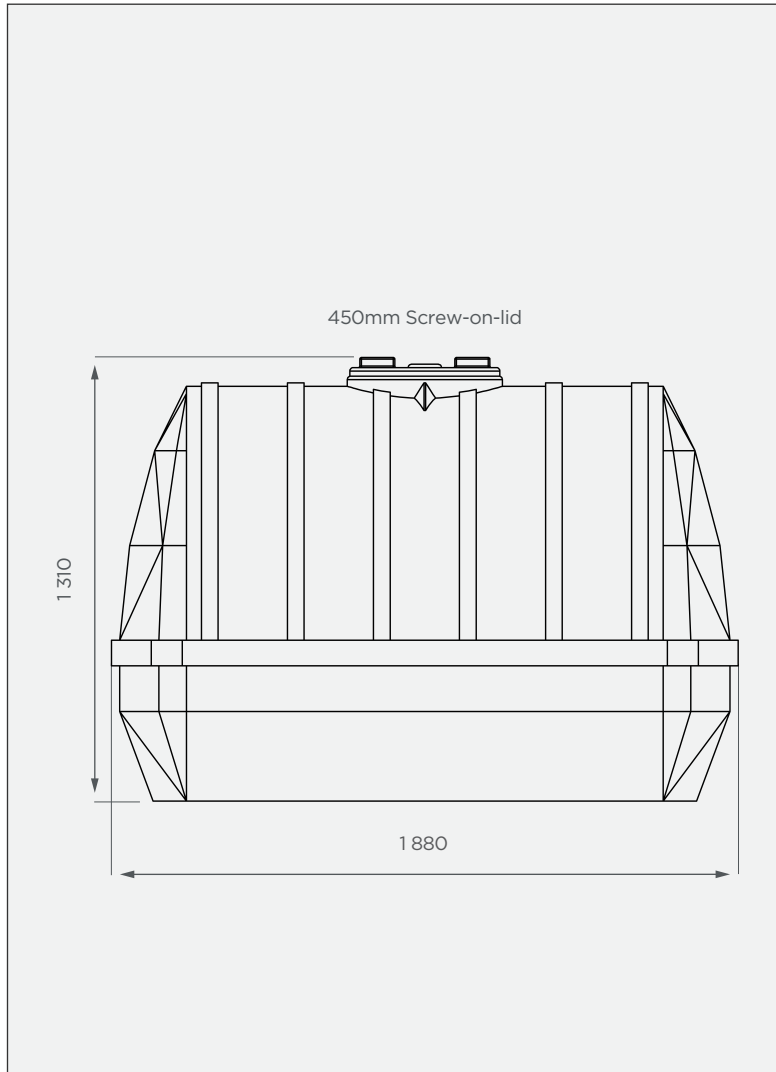

# 2 500 It Horizontal Heavy Tank Eastern Cape Mould

This is a non-stock item

**SIDE VIEW**

**TOP VIEW**

**PRODUCT SPECIFICATIONS**

Chemical / Heavy	SG 1.6
Outlet	50mm connector
Lid	450mm

**Standard Colours**

These colours are available at a 14 calendar day lead time.

**10-year warranty**

- Made with food-grade, virgin LLDPE
- BPA-free
- UV-resistant & chemical-resistant

All dimensions are in millimeters and scale is not 100% to scale. This drawing is the property of JoJo.