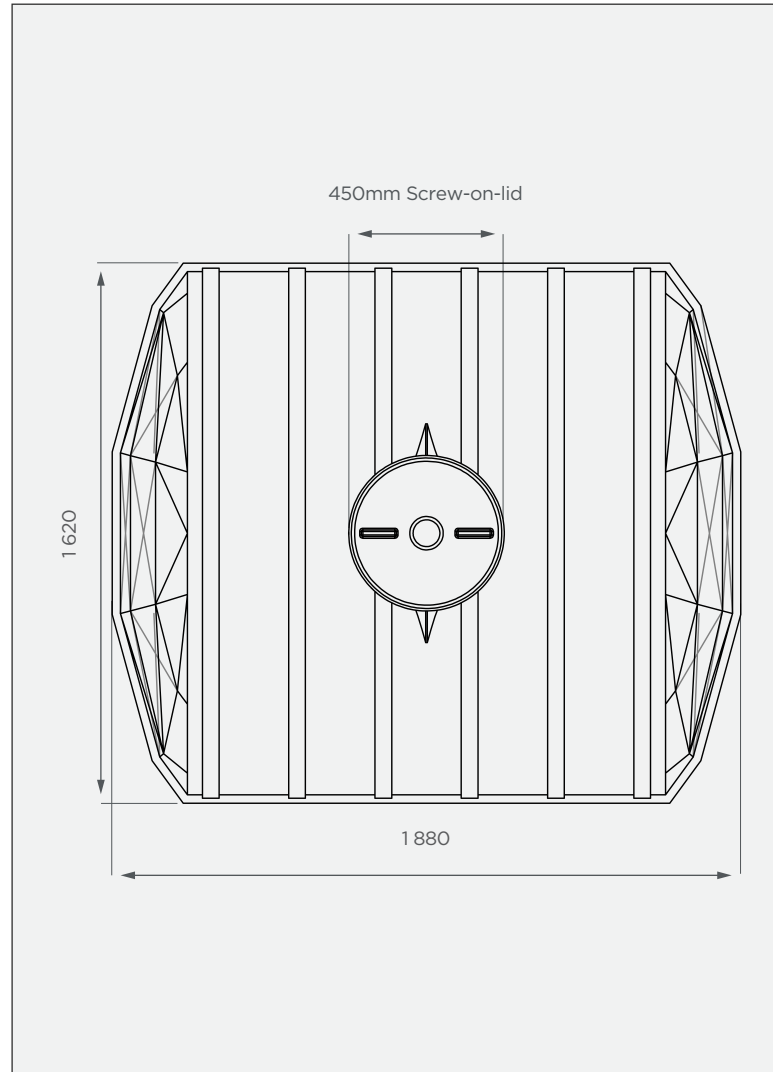

# 2 500 It Horizontal Heavy Tank Eastern Cape Mould

This is a non-stock item

**SIDE VIEW**

**TOP VIEW**

**PRODUCT SPECIFICATIONS**

Chemical / Heavy	SG 1.6
Outlet	50mm connector
Lid	450mm

**Standard Colours**

These colours are available at a 14 calendar day lead time.

**10-year warranty**

- Made with food-grade, virgin LLDPE
- BPA-free
- UV-resistant & chemical-resistant

All dimensions are in millimeters and scale is not 100% to scale. This drawing is the property of JoJo.