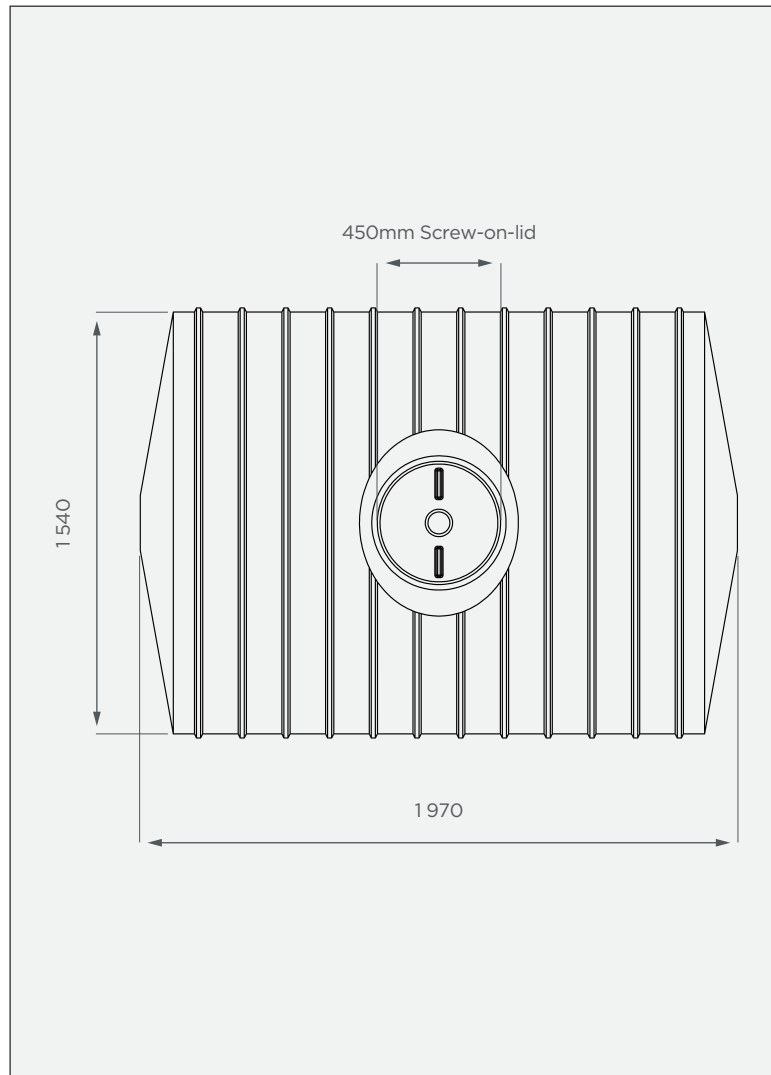

2 500 It Horizontal Heavy Tank Western Cape Mould

This is a non-stock item

SIDE VIEW

TOP VIEW

PRODUCT SPECIFICATIONS

Chemical / Heavy	SG 1.6
Outlet	50mm connector
Lid	450mm

Standard Colours

These colours are available at a 14 calendar day lead time.

10-year warranty

- Made with food-grade, virgin LLDPE
- BPA-free
- UV-resistant & chemical-resistant

All dimensions are in millimeters and scale is not 100% to scale. This drawing is the property of JoJo.