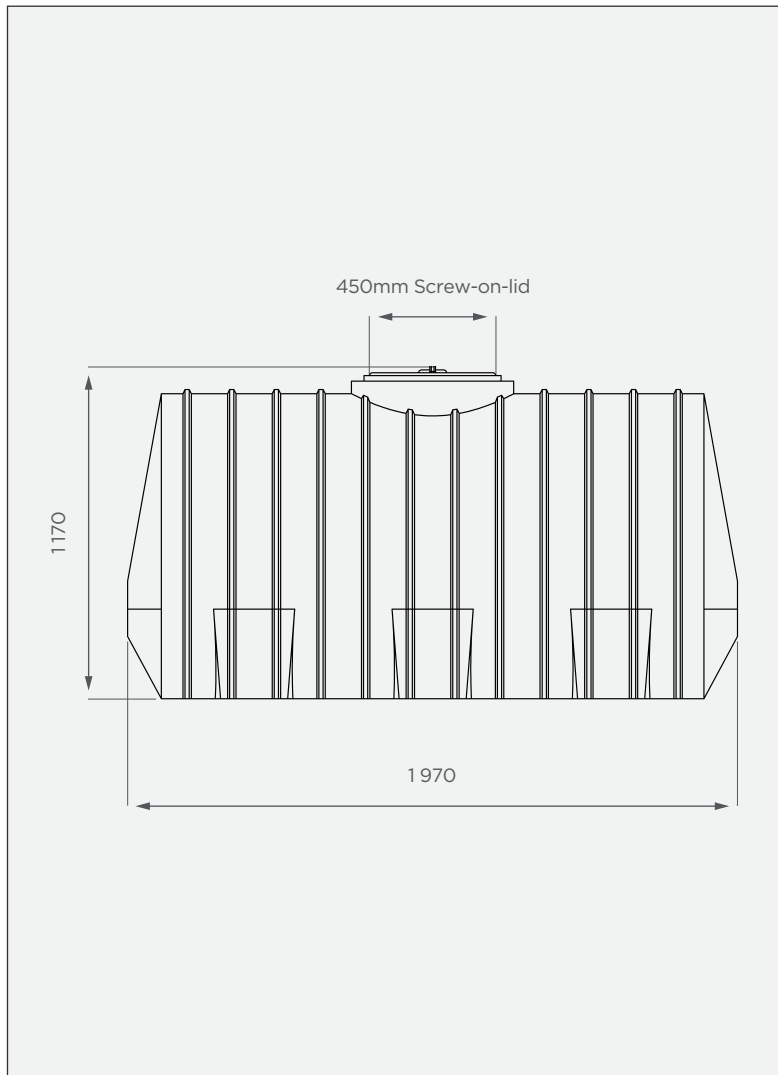

2 500 It Horizontal Heavy Tank Western Cape Mould

This is a non-stock item

SIDE VIEW

TOP VIEW

PRODUCT SPECIFICATIONS

Chemical / Heavy	SG 1.6
Outlet	50mm connector
Lid	450mm

Standard Colours

These colours are available at a 14 calendar day lead time.

10-year warranty

- Made with food-grade, virgin LLDPE
- BPA-free
- UV-resistant & chemical-resistant

All dimensions are in millimeters and scale is not 100% to scale. This drawing is the property of JoJo.