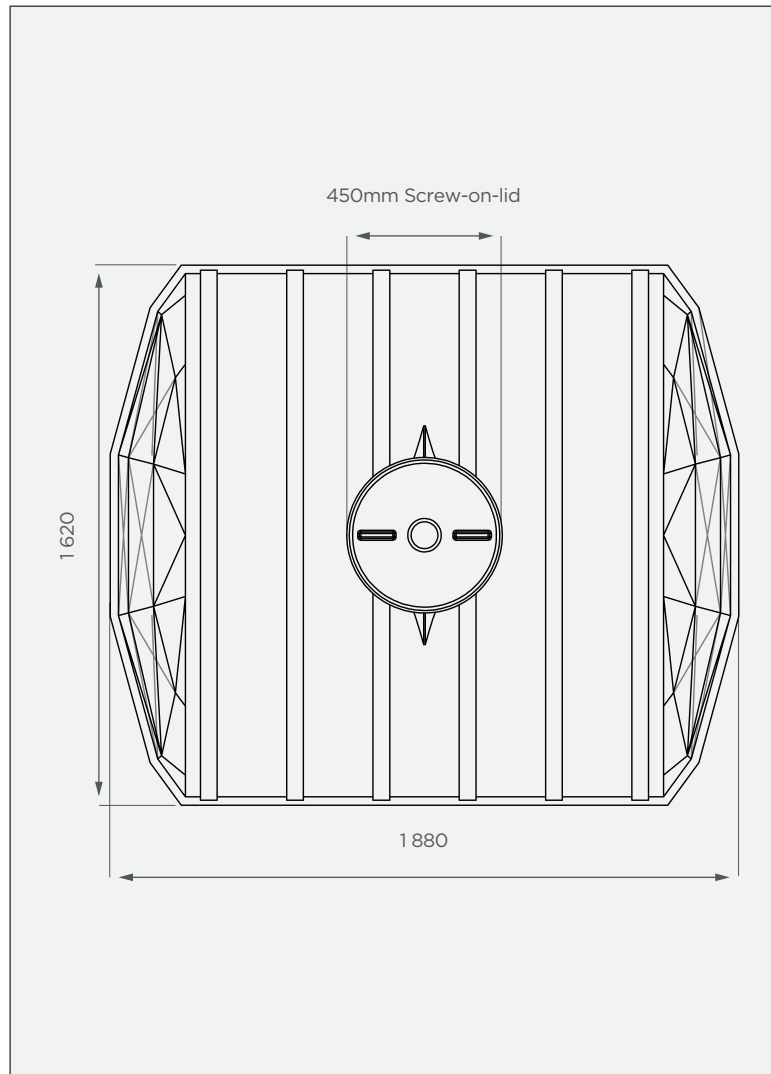

2 500 It Horizontal Medium Tank Eastern Cape Mould

This is a non-stock item

SIDE VIEW

TOP VIEW

PRODUCT SPECIFICATIONS

Chemical / Medium	SG 1.4
Outlet	50mm connector
Lid	450mm

Standard Colours

These colours are available at a 14 calendar day lead time.

10-year warranty

- Made with food-grade, virgin LLDPE
- BPA-free
- UV-resistant & chemical-resistant

All dimensions are in millimeters and scale is not 100% to scale. This drawing is the property of JoJo.