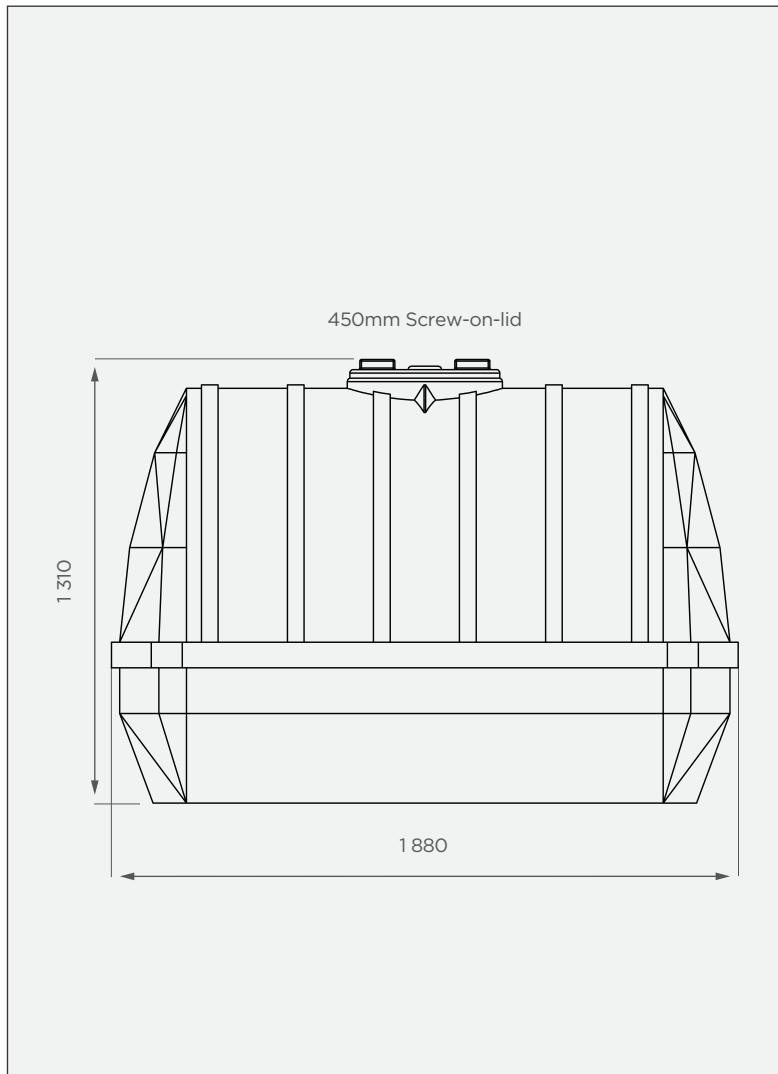

2 500 It Horizontal Medium Tank Eastern Cape Mould

This is a non-stock item

SIDE VIEW

TOP VIEW

PRODUCT SPECIFICATIONS

Chemical / Medium	SG 1.4
Outlet	50mm connector
Lid	450mm

Standard Colours

These colours are available at a 14 calendar day lead time.

10-year warranty

- Made with food-grade, virgin LLDPE
- BPA-free
- UV-resistant & chemical-resistant

All dimensions are in millimeters and scale is not 100% to scale. This drawing is the property of JoJo.