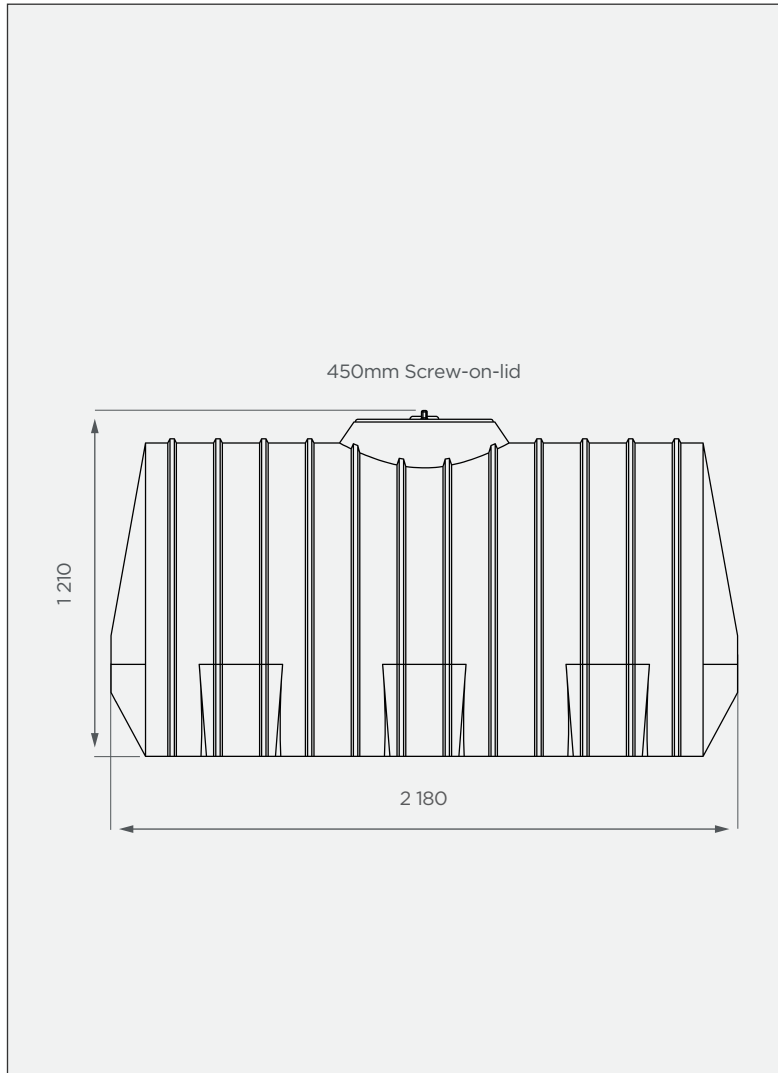

2 500 It Horizontal Water Tank

This is a non-stock item in JoJo Green

SIDE VIEW

TOP VIEW

PRODUCT SPECIFICATIONS

Water	SG 1
Outlet	50mm connector
Lid	450mm

Standard Colour

This colour is available at a 14 calendar day lead time.

All dimensions are in millimeters and scale is not 100% to scale. This drawing is the property of JoJo.