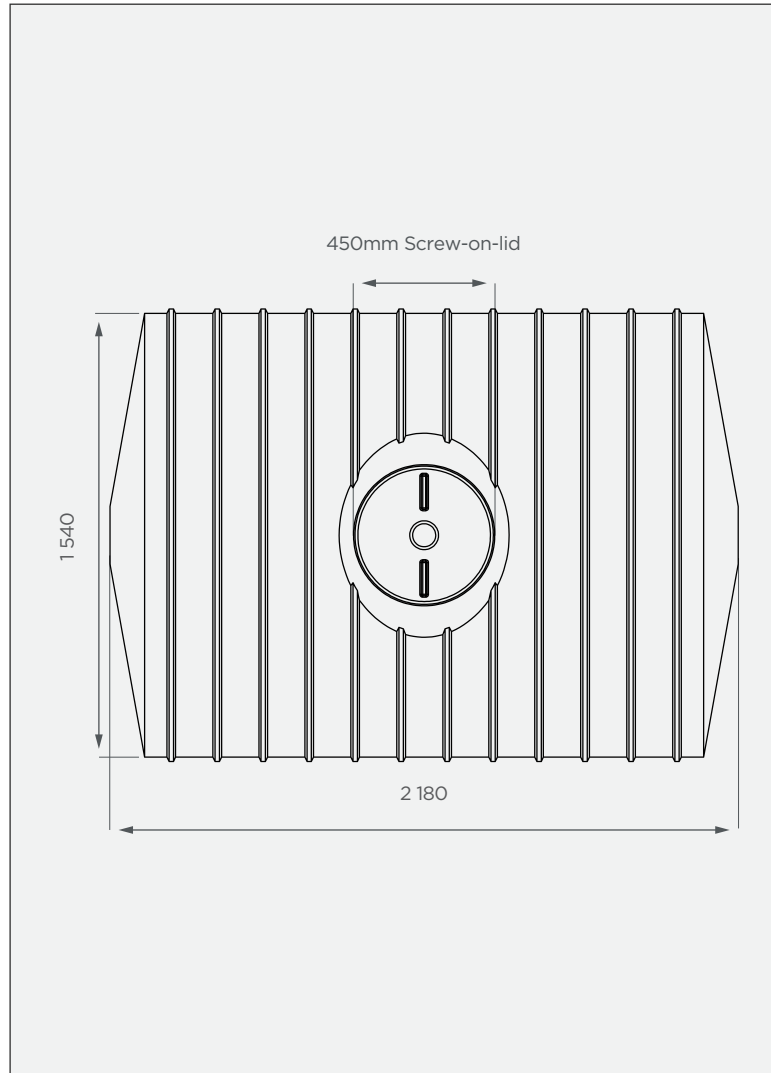

2 500 It Horizontal Water Tank

This is a non-stock item in JoJo Green

SIDE VIEW

TOP VIEW

PRODUCT SPECIFICATIONS

Water	SG 1
Outlet	50mm connector
Lid	450mm

Standard Colour

This colour is available at a 14 calendar day lead time.

All dimensions are in millimeters and scale is not 100% to scale. This drawing is the property of JoJo.