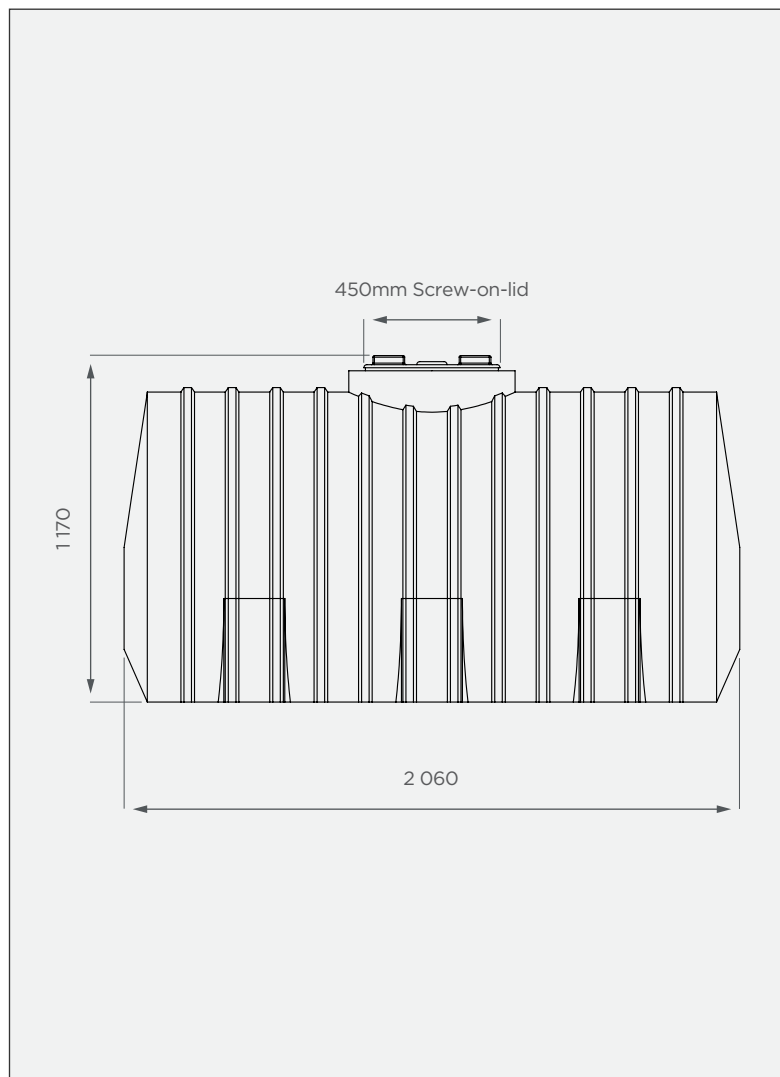

2 500 It Horizontal Water Tank Western Cape Mould

This is a non-stock item in JoJo Green

SIDE VIEW

TOP VIEW

PRODUCT SPECIFICATIONS

Water	SG 1
Outlet	50mm connector
Lid	450mm

Standard Colour

This colour is available at a 14 calendar day lead time.

All dimensions are in millimeters and scale is not 100% to scale. This drawing is the property of JoJo.