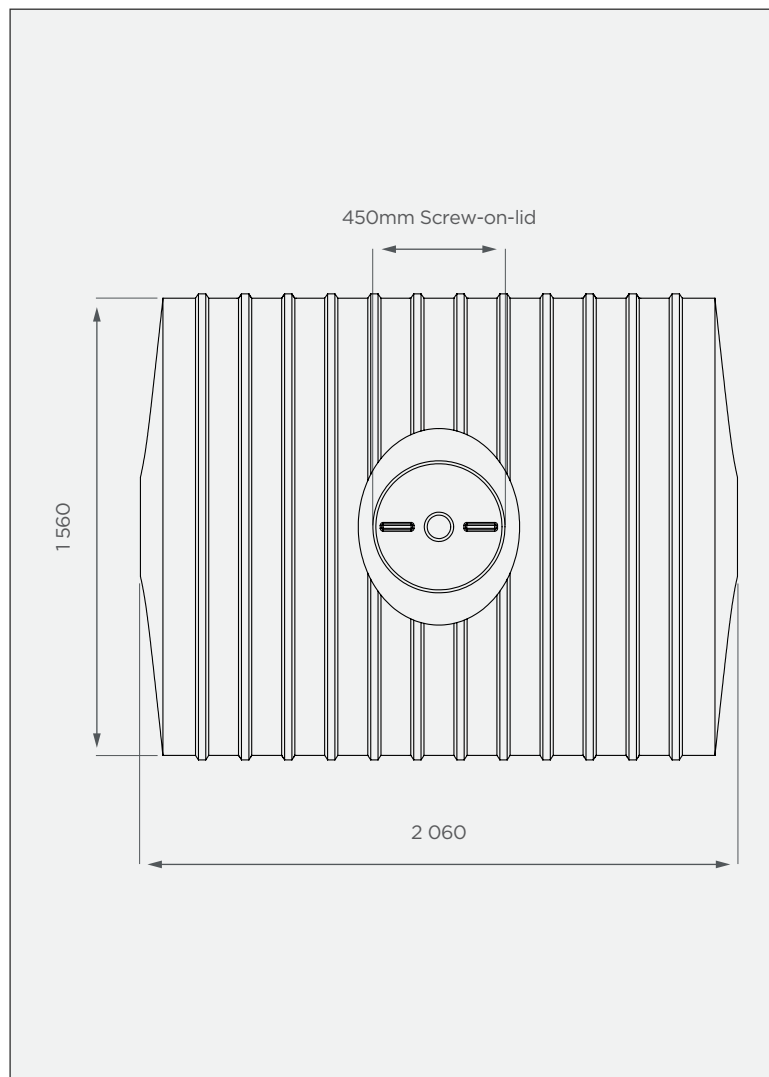

2 500 It Horizontal Water Tank Western Cape Mould

This is a non-stock item in JoJo Green

SIDE VIEW

TOP VIEW

PRODUCT SPECIFICATIONS

Water	SG 1
Outlet	50mm connector
Lid	450mm

Standard Colour

This colour is available at a 14 calendar day lead time.

All dimensions are in millimeters and scale is not 100% to scale. This drawing is the property of JoJo.