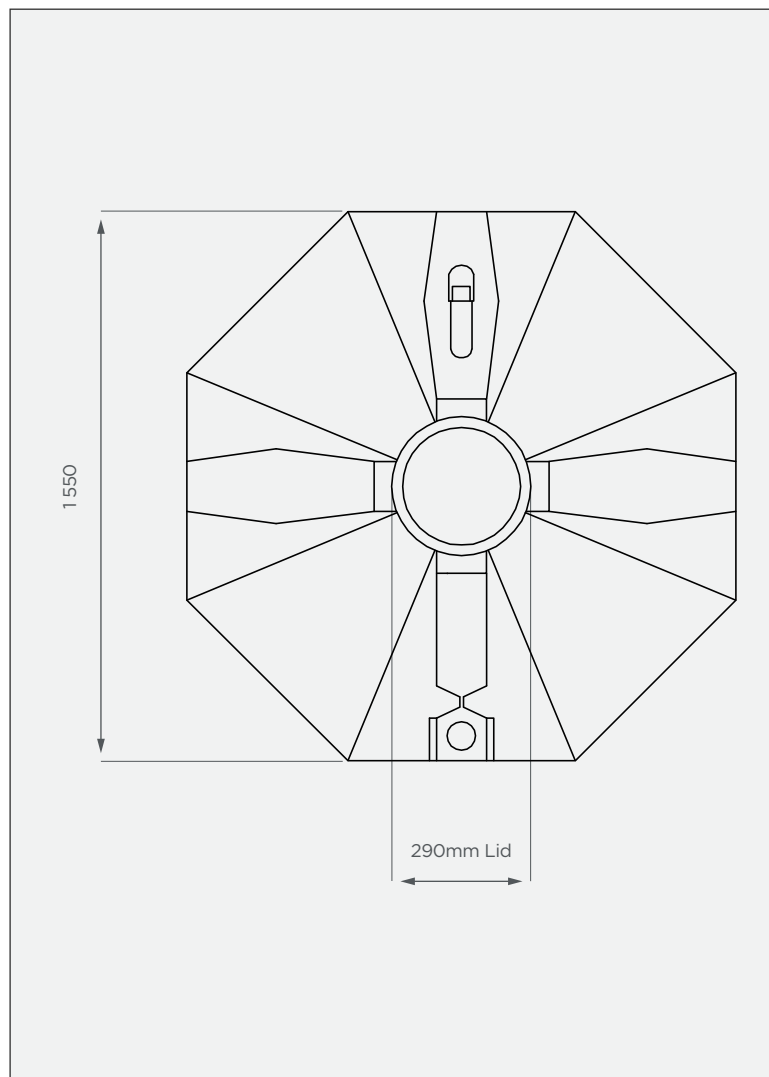

2 500 It Septic Tank

This is a stock item in Black

SIDE VIEW

TOP VIEW

PRODUCT SPECIFICATIONS

Inlet	110mm
Outlet	50mm
Lid	290mm

*Connected to a soak away or French Drain

Supplied with:

- Fitted PVC fittings

Standard Colour

This colour is available at a 7 calendar day lead time.

10-year warranty

- Made with recycled LLDPE
- Corrosion-resistant

All dimensions are in millimeters and scale is not 100% to scale. This drawing is the property of JoJo.