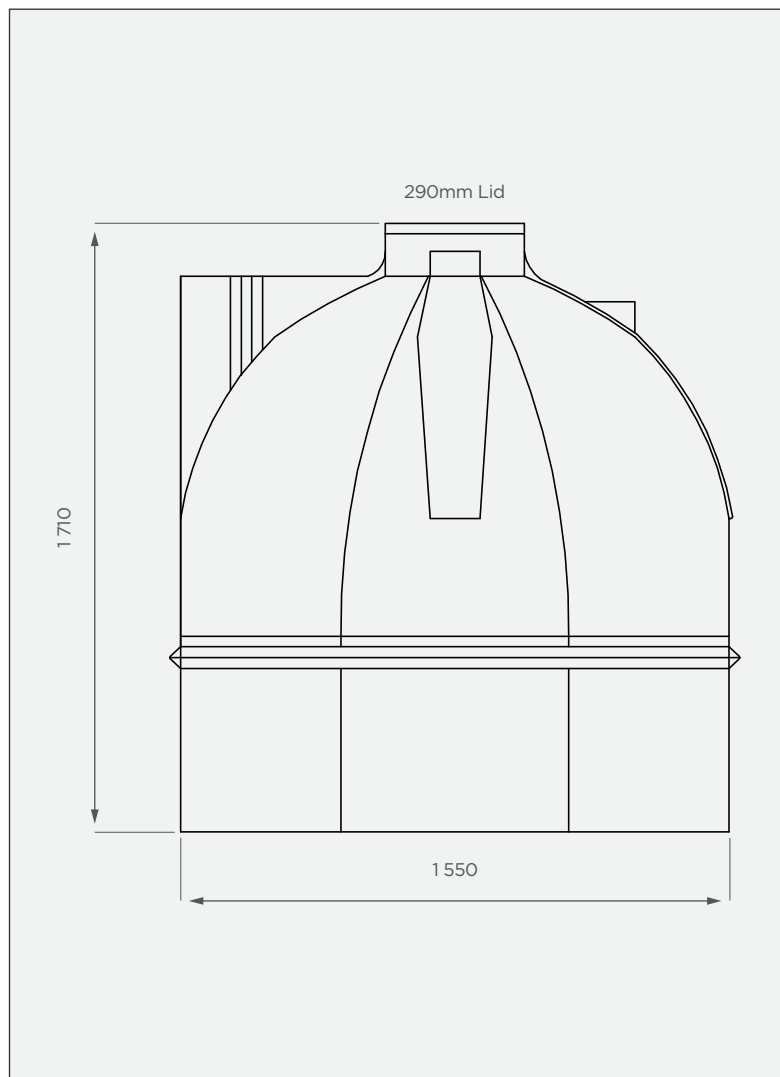

2 500 It Septic Tank

This is a stock item in Black

SIDE VIEW

TOP VIEW

PRODUCT SPECIFICATIONS

Inlet	110mm
Outlet	50mm
Lid	290mm

*Connected to a soak away or French Drain

Supplied with:

- Fitted PVC fittings

Standard Colour

This colour is available at a 7 calendar day lead time.

10-year warranty

- Made with recycled LLDPE
- Corrosion-resistant

All dimensions are in millimeters and scale is not 100% to scale. This drawing is the property of JoJo.