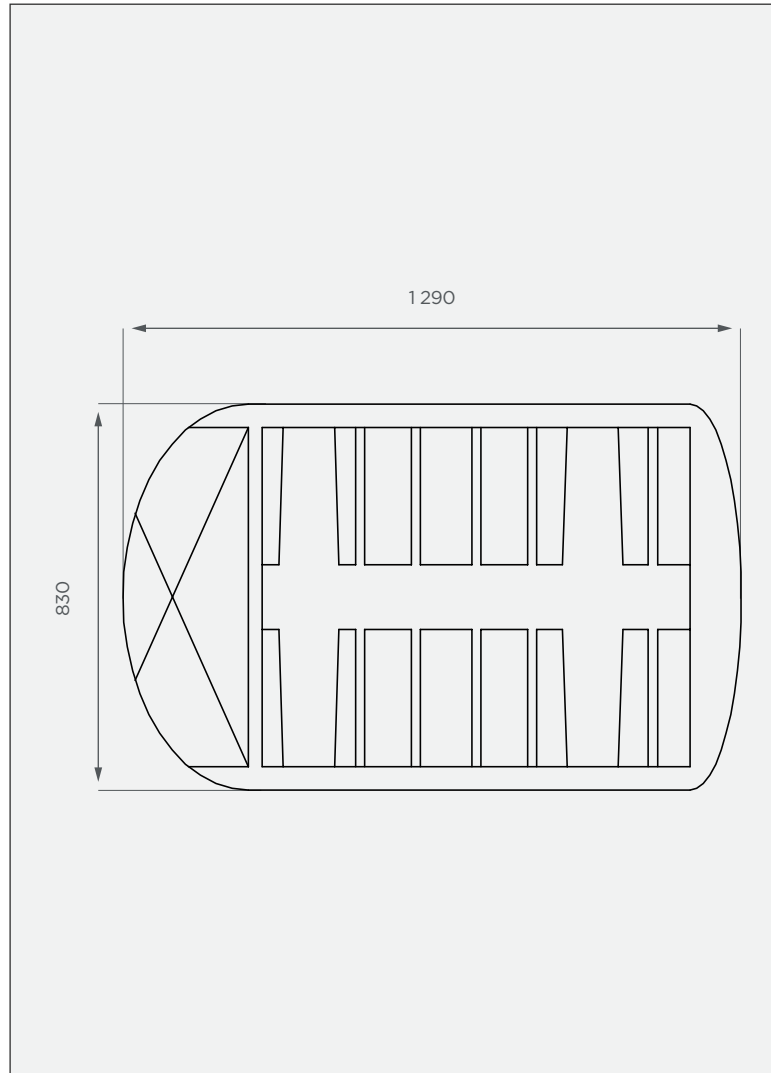

# 250 lt Cattle Trough

This is a stock item in Black

**SIDE VIEW**

**TOP VIEW**

**PRODUCT SPECIFICATIONS**

Inlet	Ball valve
Outlet	50/40mm reducer
- complete with	Thumb end plug

**Standard Colour**

Stock items are subject to a 7 calendar day lead time.

All dimensions are in millimeters and scale is not 100% to scale. This drawing is the property of JoJo.