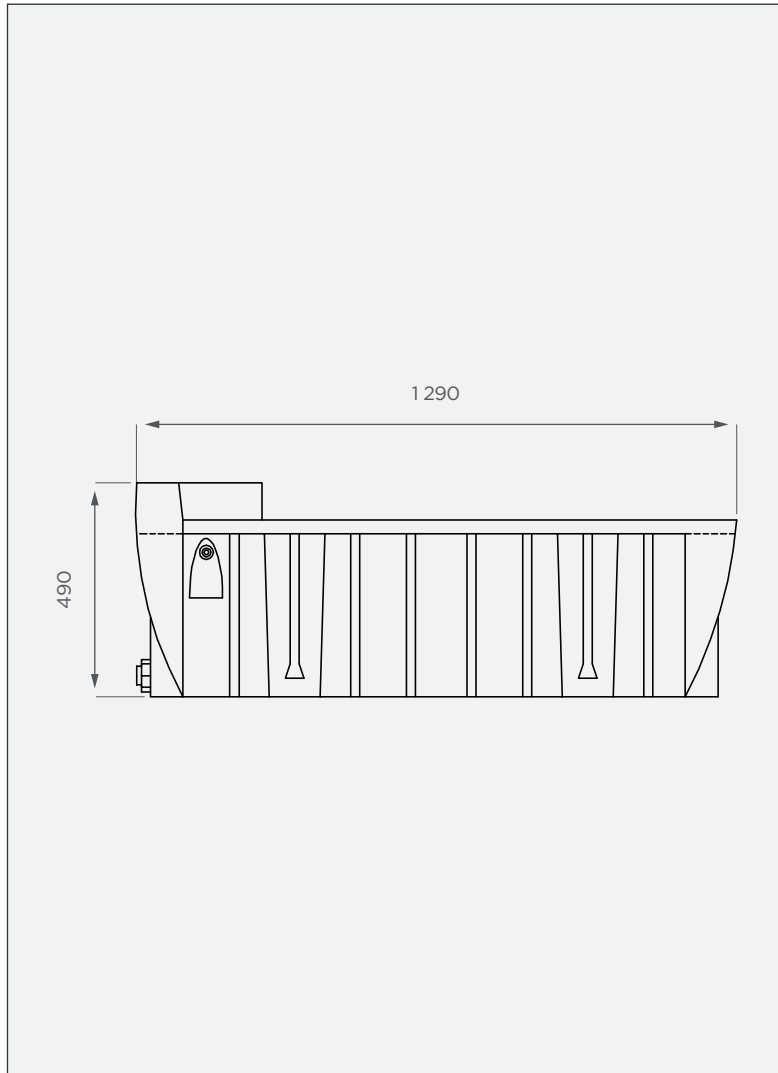

# 250 lt Cattle Trough

This is a stock item in Black

**SIDE VIEW**

**TOP VIEW**

**PRODUCT SPECIFICATIONS**

Inlet	Ball valve
Outlet	50/40mm reducer
- complete with	Thumb end plug

**Standard Colour**

Stock items are subject to a 7 calendar day lead time.

All dimensions are in millimeters and scale is not 100% to scale. This drawing is the property of JoJo.