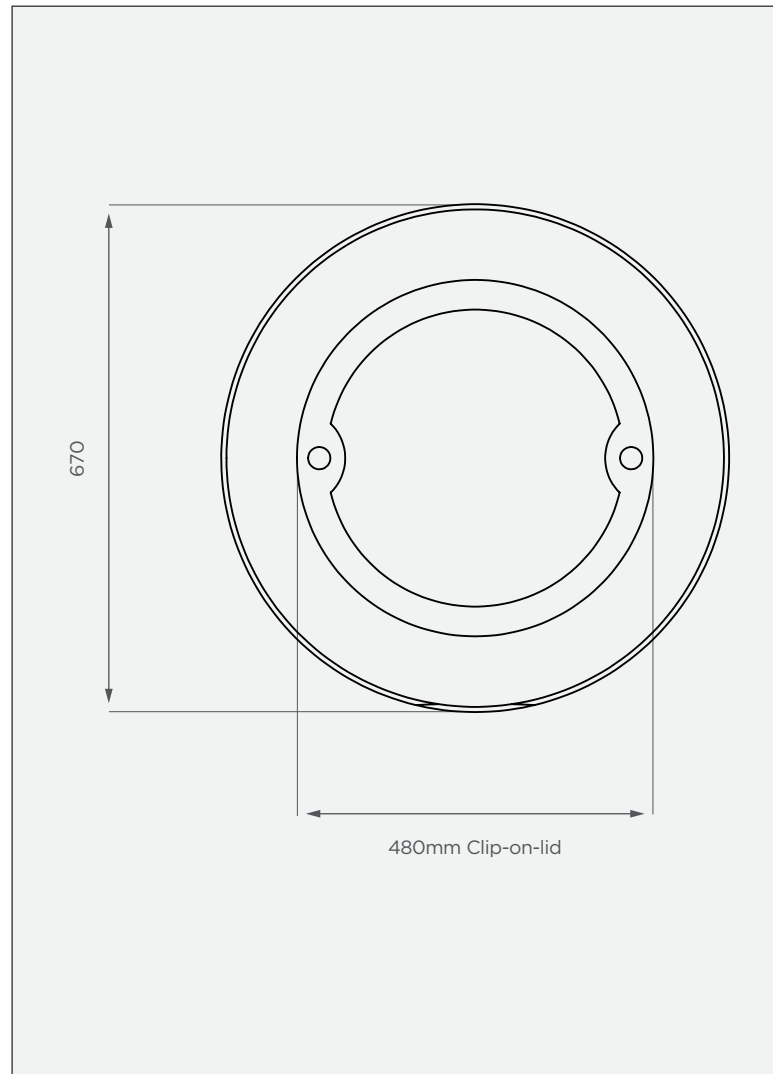

260 lt Vertical Water Tank

This is a stock item in specific colours

FRONT VIEW

TOP VIEW

PRODUCT SPECIFICATIONS

Water	SG 1
Inlet	40mm female water fitting
Overflow	No overflow
Outlet	40mm water fitting
Lid	480mm

3-year warranty

- Made with the best quality virgin LLDPE
- UV-stabilised outer layer
- BPA-free, food-grade layer prevents leaching of harmful chemicals
- Black inner layer prevents algae growth

All dimensions are in millimeters and scale is not 100% to scale. This drawing is the property of JoJo.