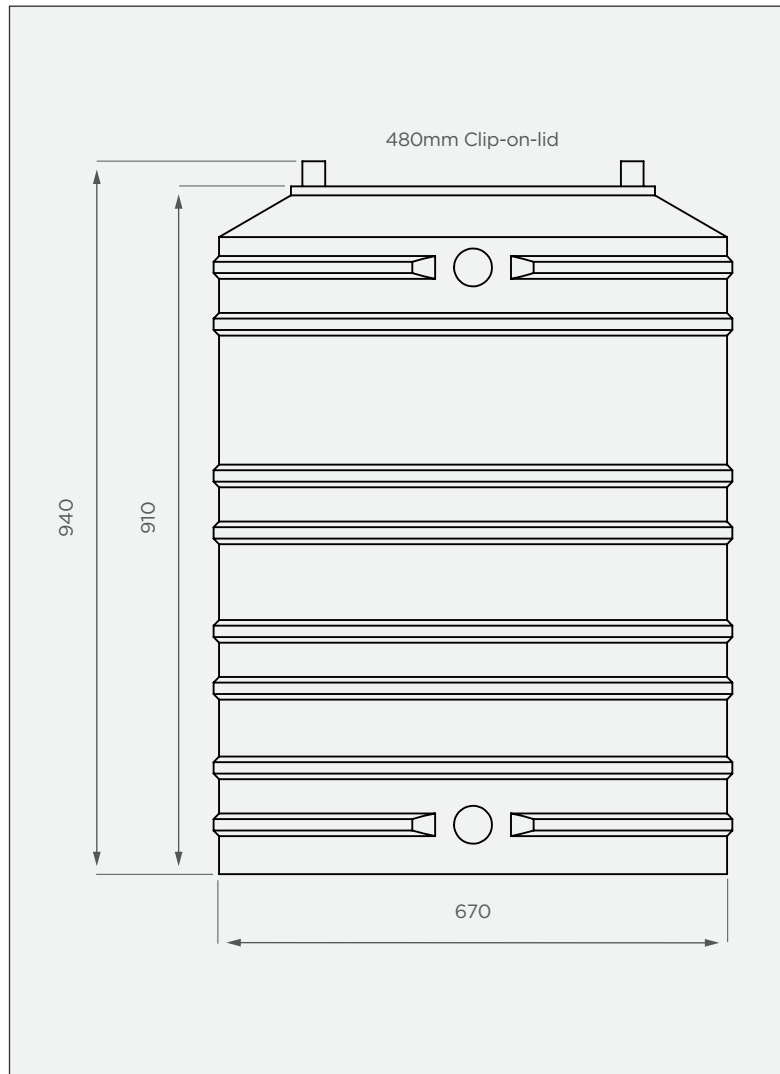

260 lt Vertical Water Tank

This is a stock item in specific colours

FRONT VIEW

TOP VIEW

PRODUCT SPECIFICATIONS

Water	SG 1
Inlet	40mm female water fitting
Overflow	No overflow
Outlet	40mm water fitting
Lid	480mm

3-year warranty

- Made with the best quality virgin LLDPE
- UV-stabilised outer layer
- BPA-free, food-grade layer prevents leaching of harmful chemicals
- Black inner layer prevents algae growth

All dimensions are in millimeters and scale is not 100% to scale. This drawing is the property of JoJo.