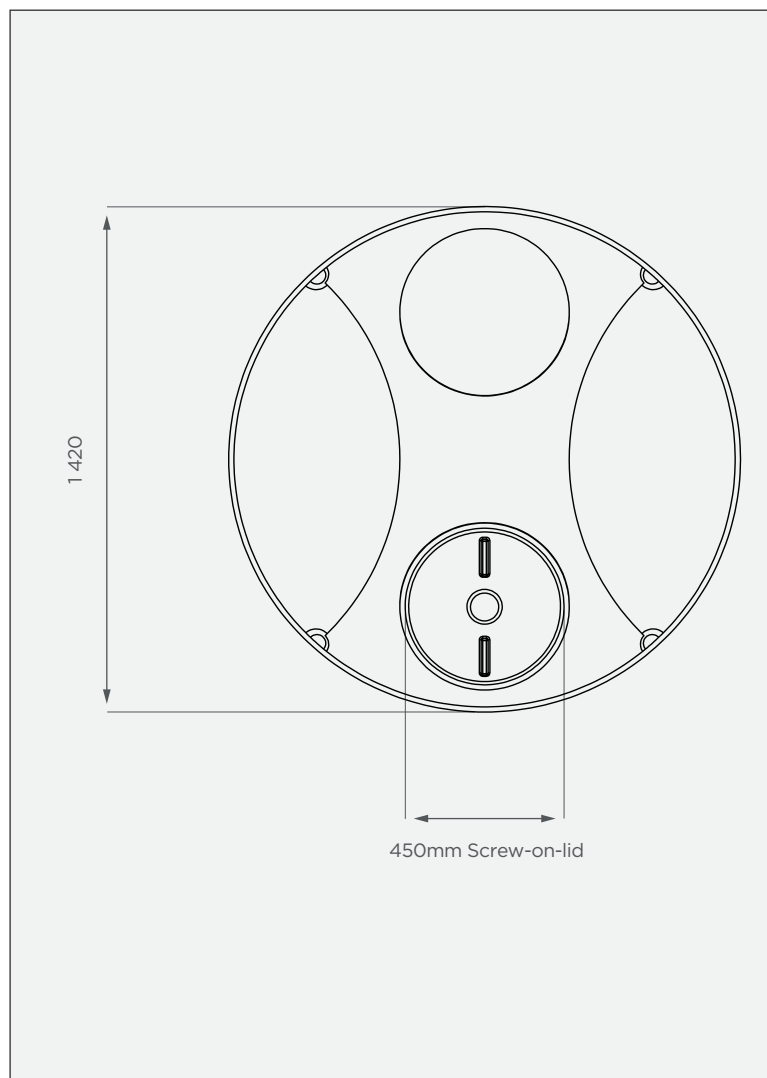

2 700 lt Vertical Heavy Tank

This is a stock item in Natural White

FRONT VIEW

TOP VIEW

PRODUCT SPECIFICATIONS

Chemical/Heavy	SG 1.6
Outlet	50mm connector
Lid	450mm

Standard Colour

Stock items are subject to a 7 calendar day lead time.

Alternative Colours

These colours are available at a 14 calendar day lead time.

10-year warranty

- Made with the best quality virgin LLDPE
- UV & chemical-resistant

All dimensions are in millimeters and scale is not 100% to scale. This drawing is the property of JoJo.