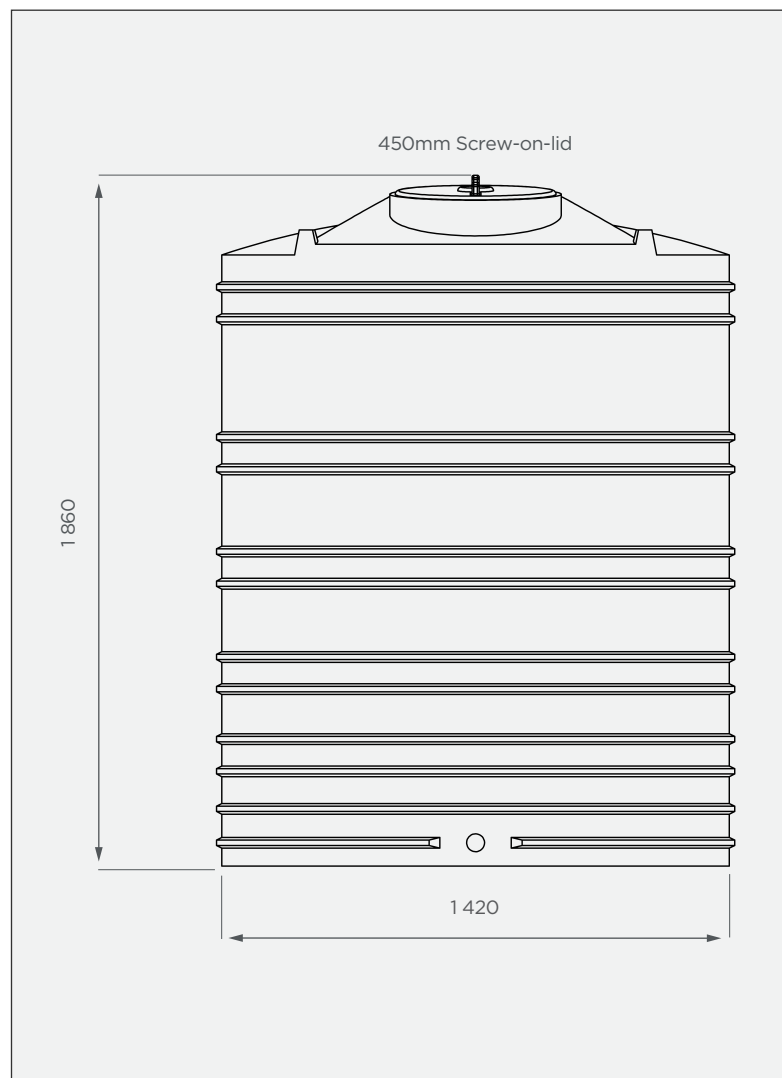

2 700 lt Vertical Heavy Tank

This is a stock item in Natural White

FRONT VIEW

TOP VIEW

PRODUCT SPECIFICATIONS

Chemical/Heavy	SG 1.6
Outlet	50mm connector
Lid	450mm

Standard Colour

Stock items are subject to a 7 calendar day lead time.

Alternative Colours

These colours are available at a 14 calendar day lead time.

10-year warranty

- Made with the best quality virgin LLDPE
- UV & chemical-resistant

All dimensions are in millimeters and scale is not 100% to scale. This drawing is the property of JoJo.