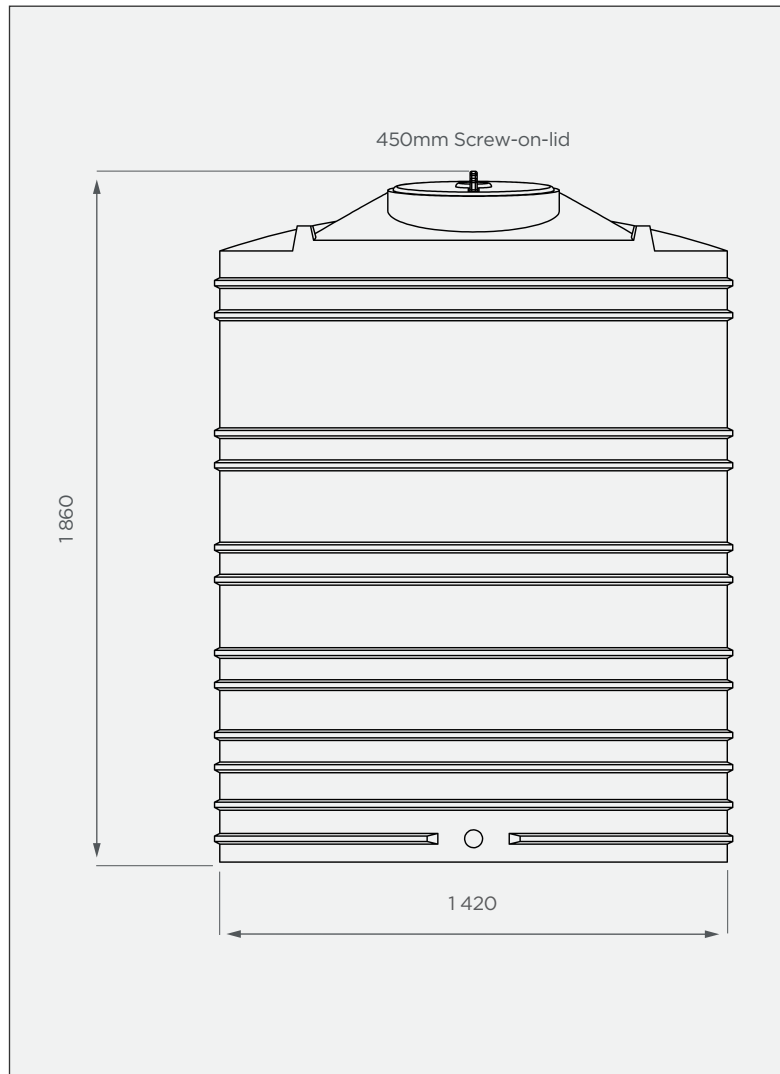

2 700 lt Vertical Medium Tank

This is a stock item in Natural White

FRONT VIEW

TOP VIEW

PRODUCT SPECIFICATIONS

Chemical/Medium	SG 1.4
Outlet	50mm connector
Lid	450mm

Standard Colour

Stock items are subject to a 7 calendar day lead time.

Alternative Colours

These colours are available at a 14 calendar day lead time.

10-year warranty

- Made with the best quality virgin LLDPE
- UV & chemical-resistant

All dimensions are in millimeters and scale is not 100% to scale. This drawing is the property of JoJo.