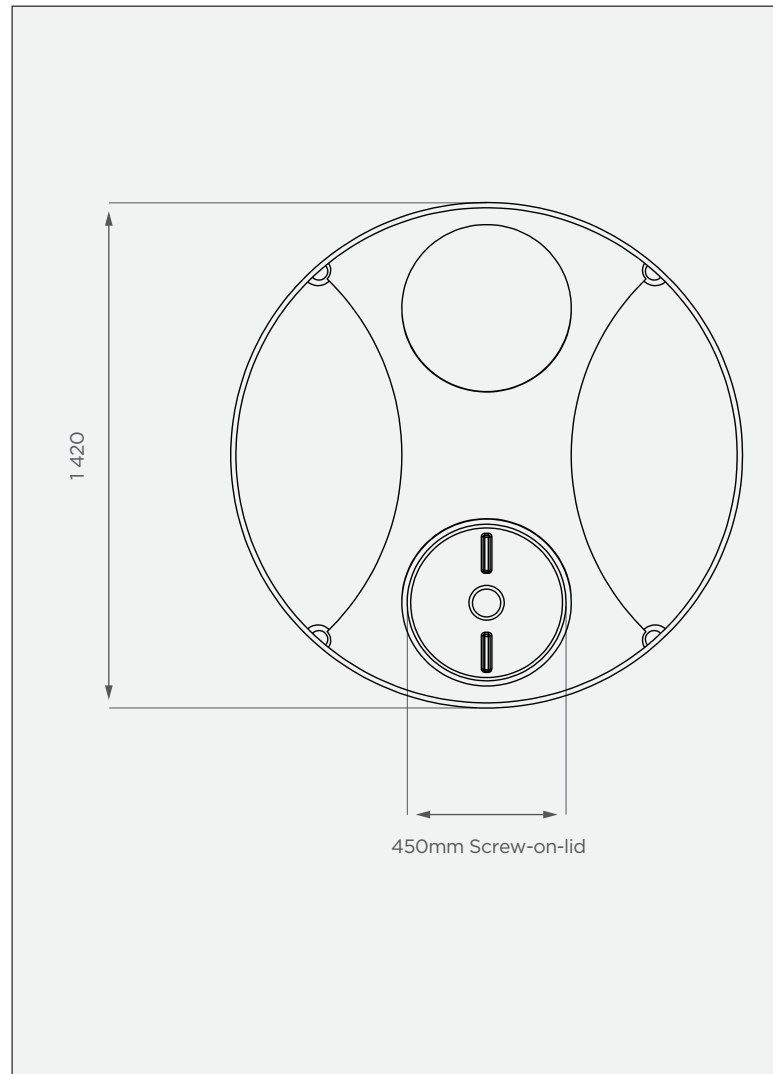

2 700 lt Vertical Medium Tank

This is a stock item in Natural White

FRONT VIEW

TOP VIEW

PRODUCT SPECIFICATIONS

Chemical/Medium	SG 1.4
Outlet	50mm connector
Lid	450mm

Standard Colour

Stock items are subject to a 7 calendar day lead time.

Alternative Colours

These colours are available at a 14 calendar day lead time.

10-year warranty

- Made with the best quality virgin LLDPE
- UV & chemical-resistant

All dimensions are in millimeters and scale is not 100% to scale. This drawing is the property of JoJo.