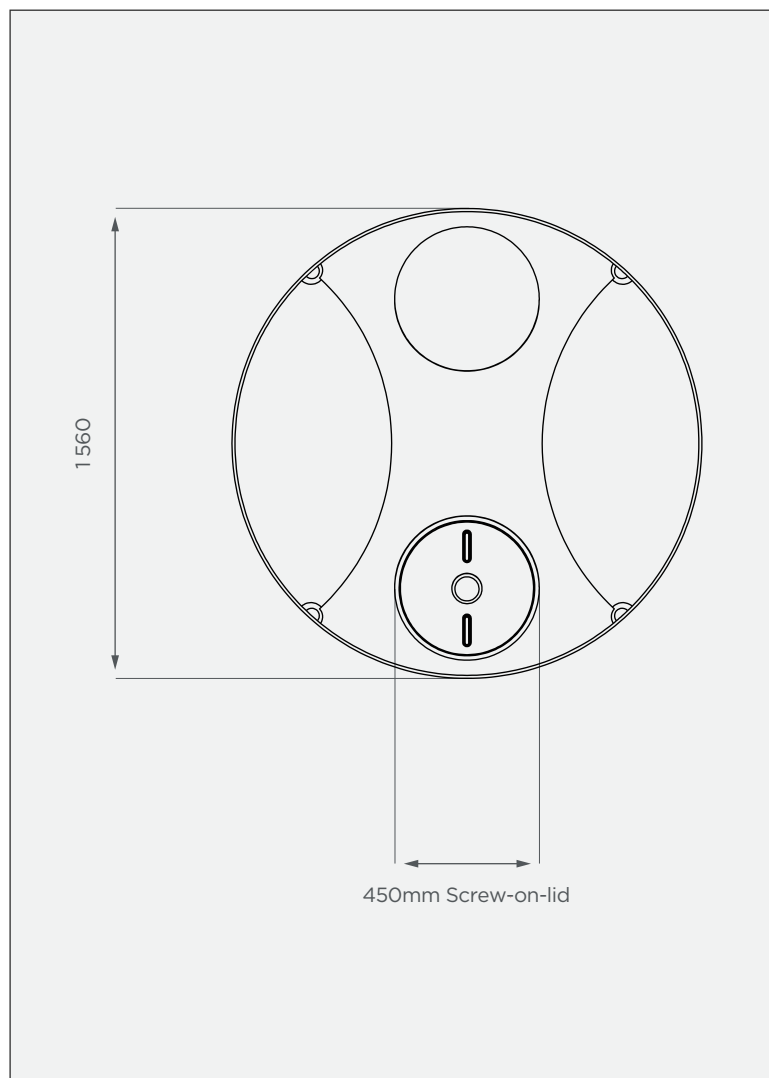

# 3 000 lt Silo Medium Tank

This is a non-stock item in Natural White

**FRONT VIEW**

**TOP VIEW**

**PRODUCT SPECIFICATIONS**

Chemical/Medium	SG 1.4
Outlet	300mm
Lid	450mm

**Standard Colour**

This colour is available at a 14 calendar day lead time.

All dimensions are in millimeters and scale is not 100% to scale. This drawing is the property of JoJo.