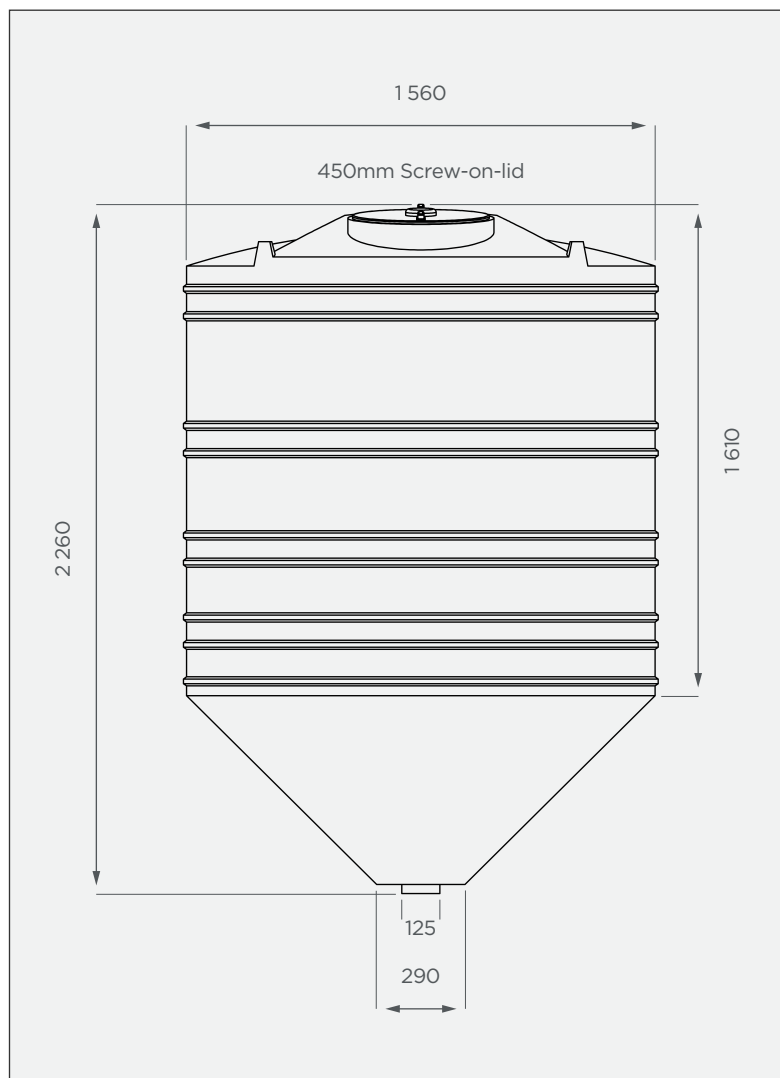

# 3 000 lt Silo Medium Tank

This is a non-stock item in Natural White

**FRONT VIEW**

**TOP VIEW**

**PRODUCT SPECIFICATIONS**

Chemical/Medium	SG 1.4
Outlet	300mm
Lid	450mm

**Standard Colour**

This colour is available at a 14 calendar day lead time.

All dimensions are in millimeters and scale is not 100% to scale. This drawing is the property of JoJo.