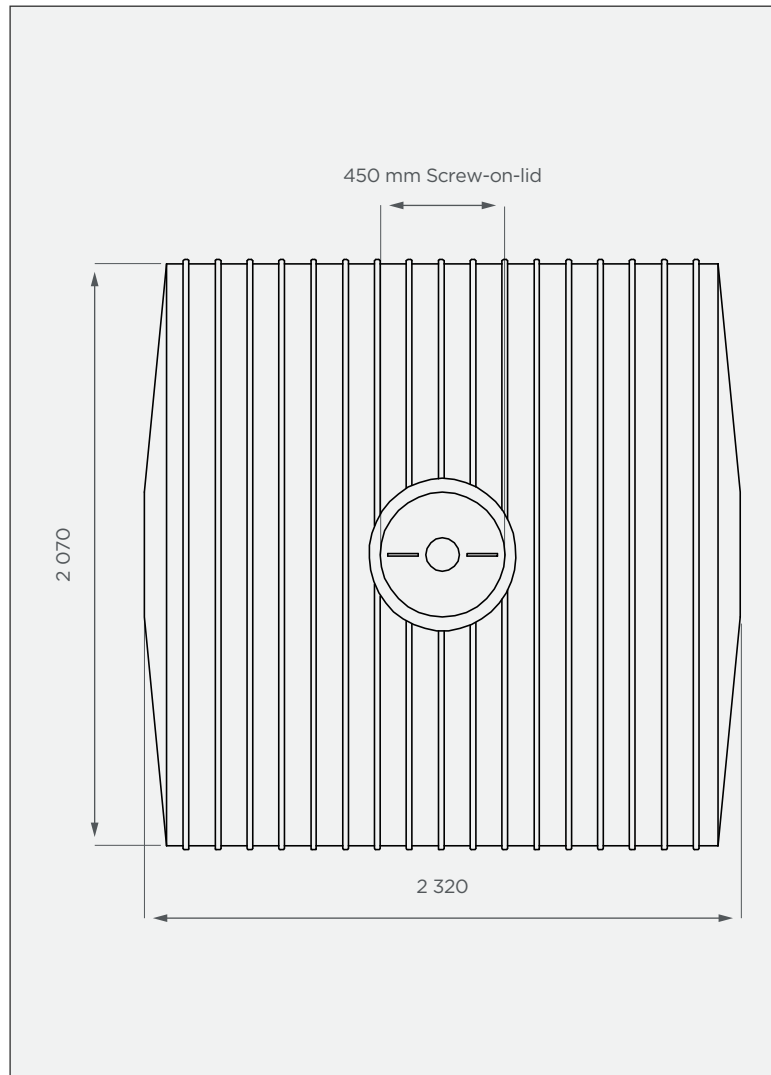

4 500 lt Horizontal Heavy Tank

This is a non-stock item

SIDE VIEW

TOP VIEW

PRODUCT SPECIFICATIONS

Chemical / Heavy	SG 1.6
Outlet	50mm connector
Lid	450mm

Standard Colours

These colours are available at a 14 calendar day lead time.

10-year warranty

10
YEAR
WARRANTY

- Made with food-grade, virgin LLDPE
- BPA-free
- UV-resistant & chemical-resistant

All dimensions are in millimeters and scale is not 100% to scale. This drawing is the property of JoJo.