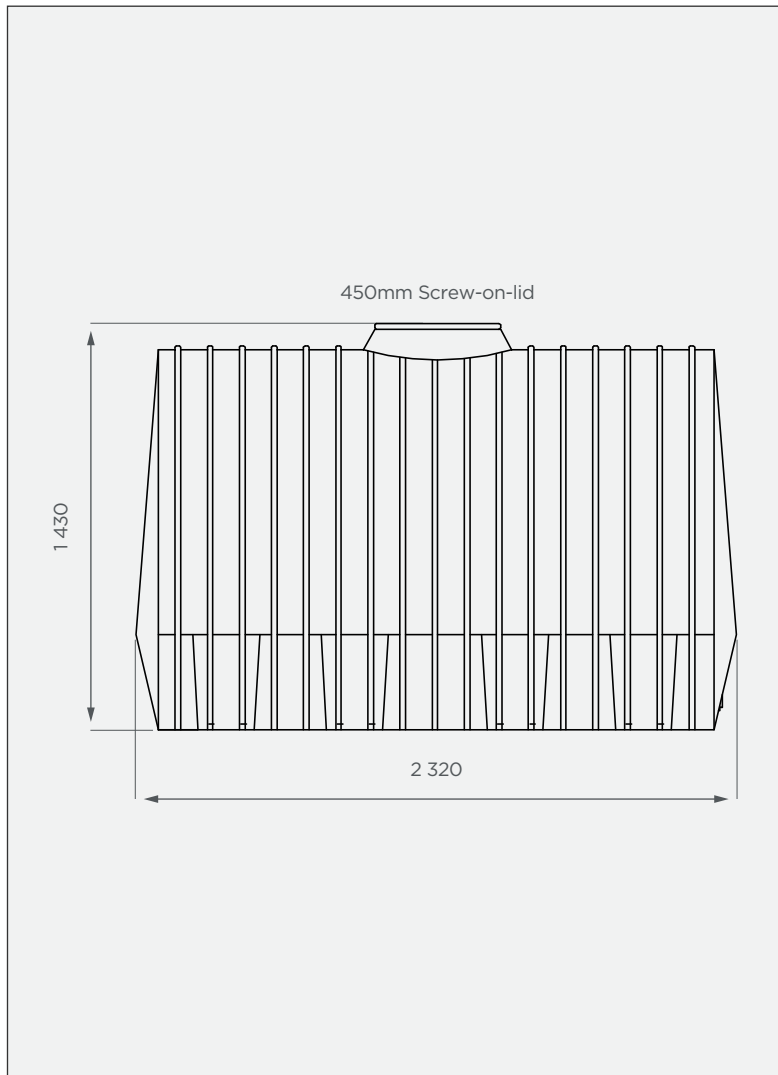

4 500 lt Horizontal Heavy Tank

This is a non-stock item

SIDE VIEW

TOP VIEW

PRODUCT SPECIFICATIONS

Chemical / Heavy	SG 1.6
Outlet	50mm connector
Lid	450mm

Standard Colours

These colours are available at a 14 calendar day lead time.

10-year warranty

10
YEAR
WARRANTY

- Made with food-grade, virgin LLDPE
- BPA-free
- UV-resistant & chemical-resistant

All dimensions are in millimeters and scale is not 100% to scale. This drawing is the property of JoJo.