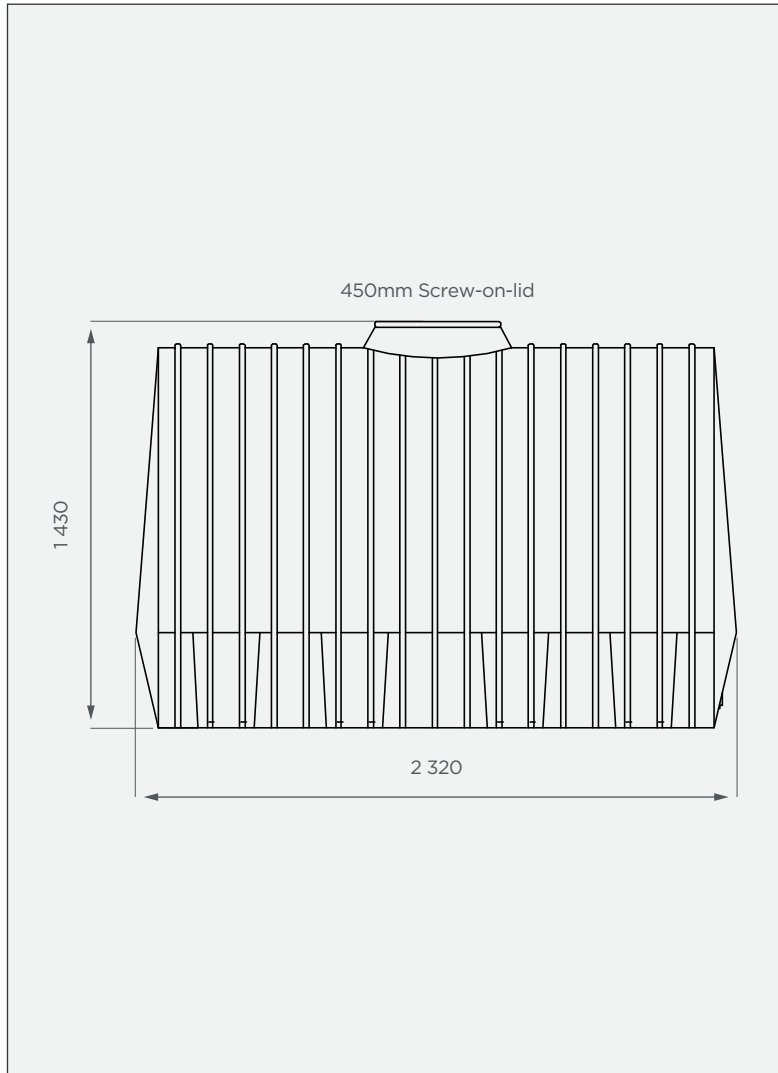

4 500 lt Horizontal Medium Tank

This is a non-stock item

SIDE VIEW

TOP VIEW

PRODUCT SPECIFICATIONS

Chemical / Medium	SG 1.4
Outlet	50mm connector
Lid	450mm

Standard Colours

These colours are available at a 14 calendar day lead time.

10-year warranty

- Made with food-grade, virgin LLDPE
- BPA-free
- UV-resistant & chemical-resistant

All dimensions are in millimeters and scale is not 100% to scale. This drawing is the property of JoJo.