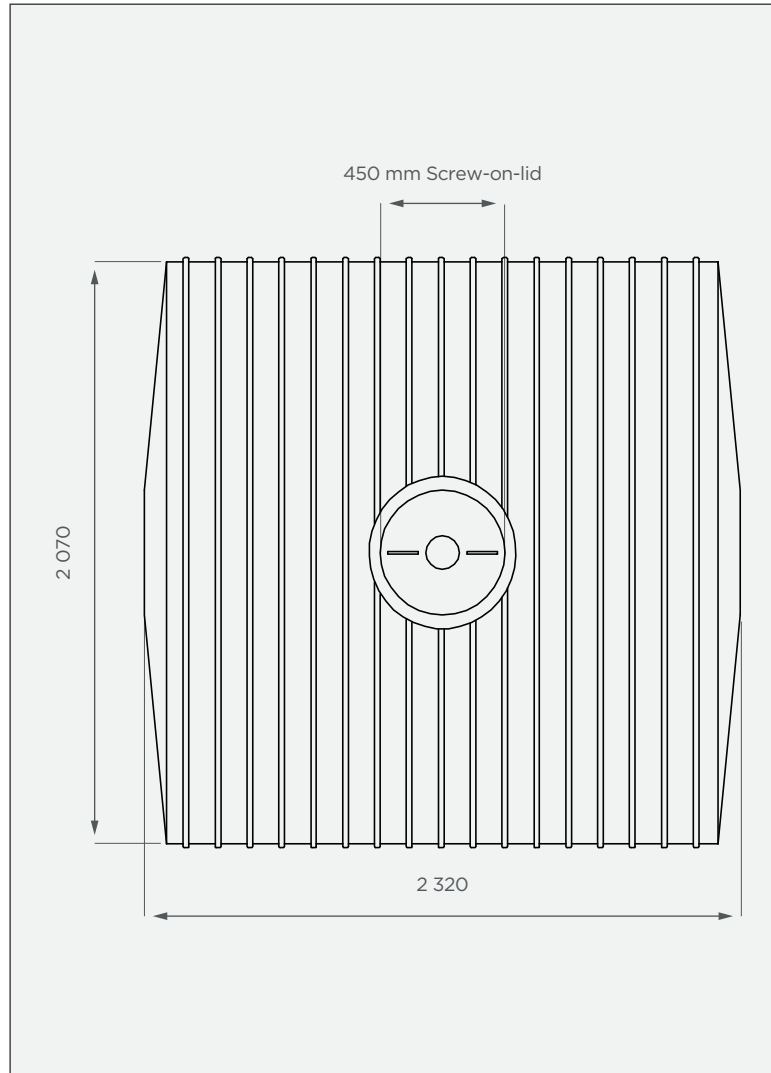

4 500 lt Horizontal Medium Tank

This is a non-stock item

SIDE VIEW

TOP VIEW

PRODUCT SPECIFICATIONS

Chemical / Medium	SG 1.4
Outlet	50mm connector
Lid	450mm

Standard Colours

These colours are available at a 14 calendar day lead time.

10-year warranty

- Made with food-grade, virgin LLDPE
- BPA-free
- UV-resistant & chemical-resistant

All dimensions are in millimeters and scale is not 100% to scale. This drawing is the property of JoJo.