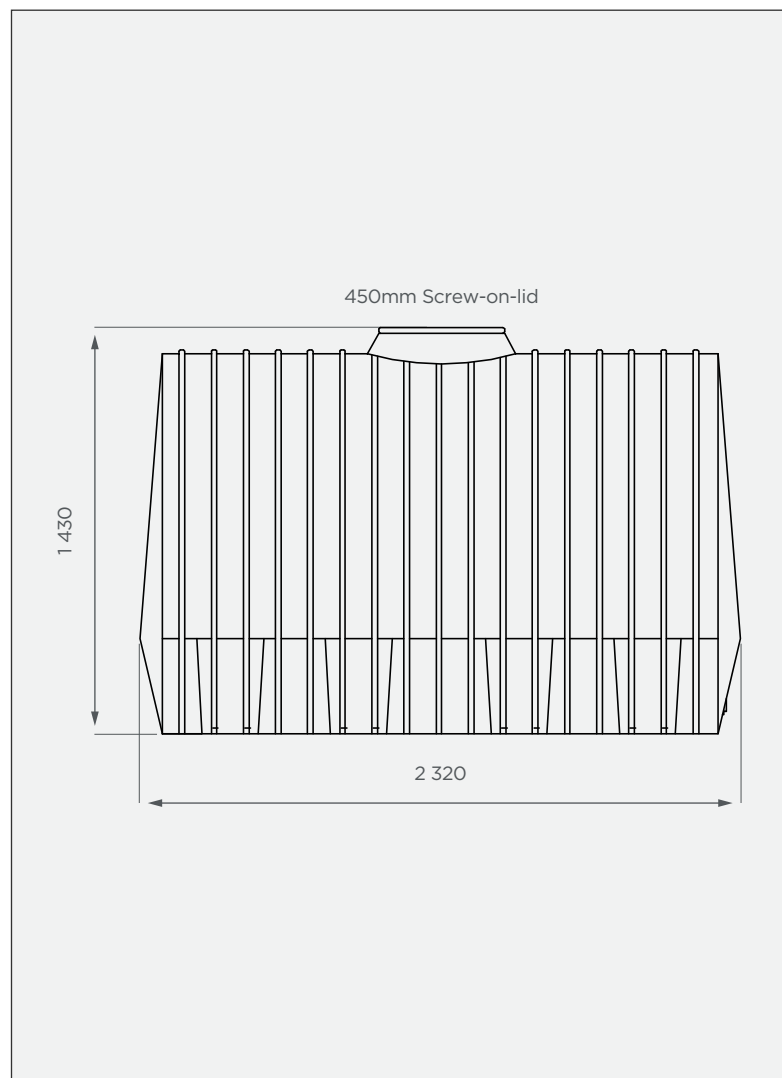

4 500 lt Horizontal Water Tank

This is a non-stock item in JoJo Green

SIDE VIEW

TOP VIEW

PRODUCT SPECIFICATIONS

Water	SG 1
Outlet	50mm connector
Lid	450mm

Standard Colour

This colour is available at a 14 calendar day lead time.

All dimensions are in millimeters and scale is not 100% to scale. This drawing is the property of JoJo.