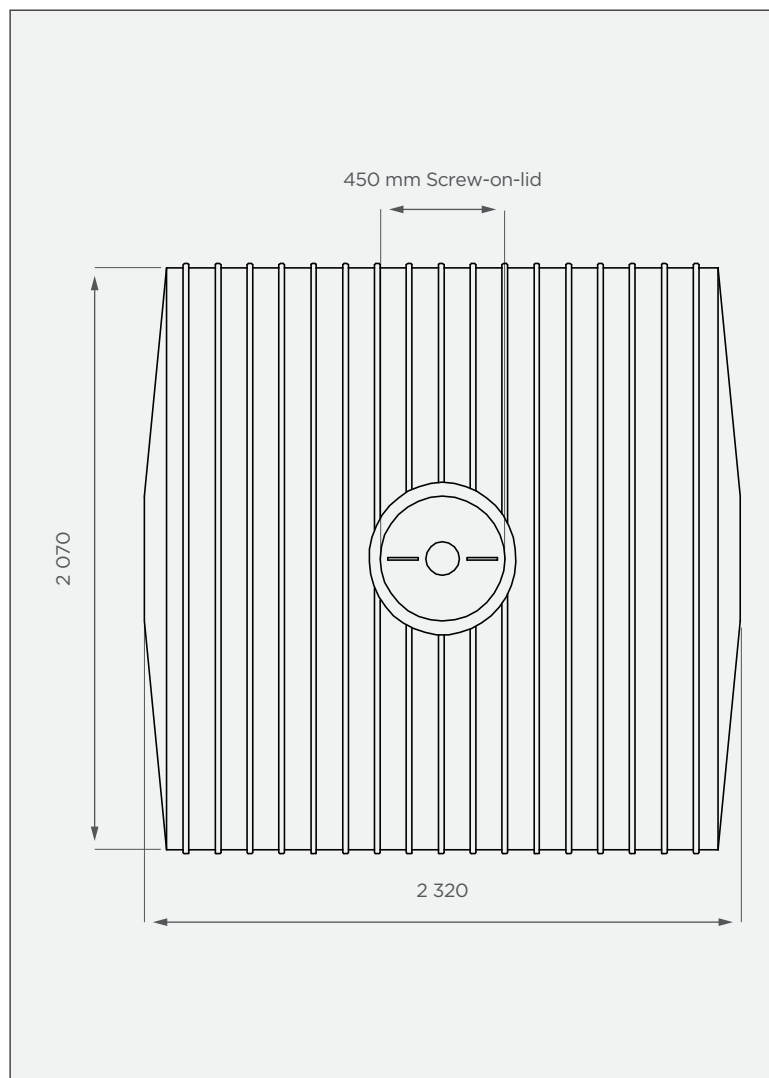

4 500 lt Horizontal Water Tank

This is a non-stock item in JoJo Green

SIDE VIEW

TOP VIEW

PRODUCT SPECIFICATIONS

Water	SG 1
Outlet	50mm connector
Lid	450mm

Standard Colour

This colour is available at a 14 calendar day lead time.

All dimensions are in millimeters and scale is not 100% to scale. This drawing is the property of JoJo.