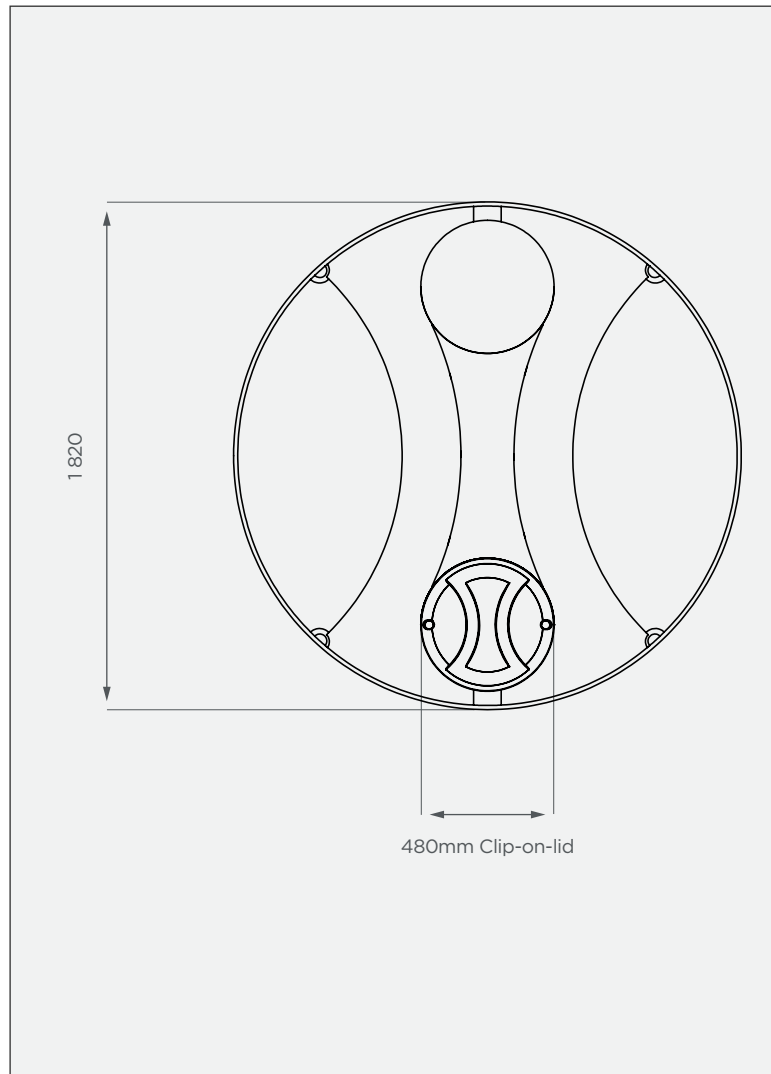

# 4 750 lt Vertical Water Tank

This is a stock item in specific colours

**FRONT VIEW**

**TOP VIEW**

**PRODUCT SPECIFICATIONS**

Water	SG 1
Inlet	40mm female water fitting
Overflow	No Overflow
Outlet	40mm water fitting
Lid	480mm

**10-year warranty**

- Made with the best quality virgin LLDPE
- UV-stabilised outer layer
- BPA-free, food-grade layer prevents leaching of harmful chemicals
- Black inner layer prevents algae growth

All dimensions are in millimeters and scale is not 100% to scale. This drawing is the property of JoJo.