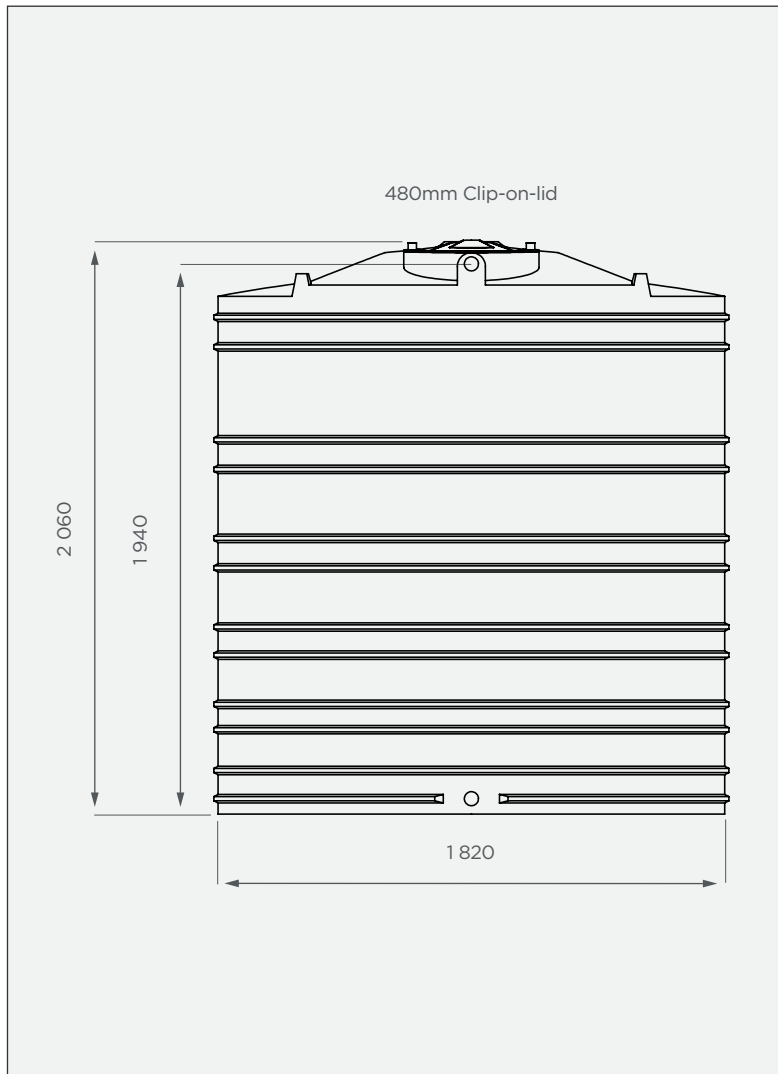

# 4 750 lt Vertical Water Tank

This is a stock item in specific colours

**FRONT VIEW**

**TOP VIEW**

**PRODUCT SPECIFICATIONS**

Water	SG 1
Inlet	40mm female water fitting
Overflow	No Overflow
Outlet	40mm water fitting
Lid	480mm

**10-year warranty**

- Made with the best quality virgin LLDPE
- UV-stabilised outer layer
- BPA-free, food-grade layer prevents leaching of harmful chemicals
- Black inner layer prevents algae growth

All dimensions are in millimeters and scale is not 100% to scale. This drawing is the property of JoJo.