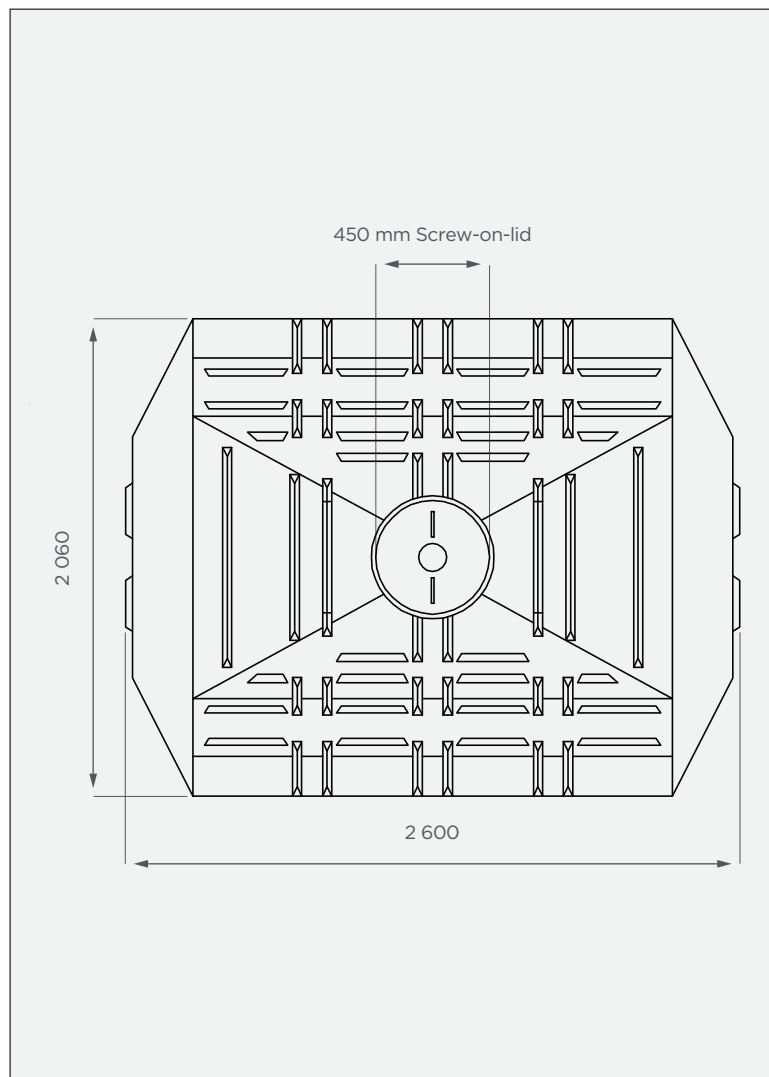

5 000 lt Horizontal Heavy Tank

This is a non-stock item

SIDE VIEW

TOP VIEW

PRODUCT SPECIFICATIONS

Chemical / Heavy	SG 1.6
Outlet	50mm connector
Lid	450mm

Standard Colours

These colours are available at a 14 calendar day lead time.

10-year warranty

- Made with food-grade, virgin LLDPE
- BPA-free
- UV-resistant & chemical-resistant

All dimensions are in millimeters and scale is not 100% to scale. This drawing is the property of JoJo.