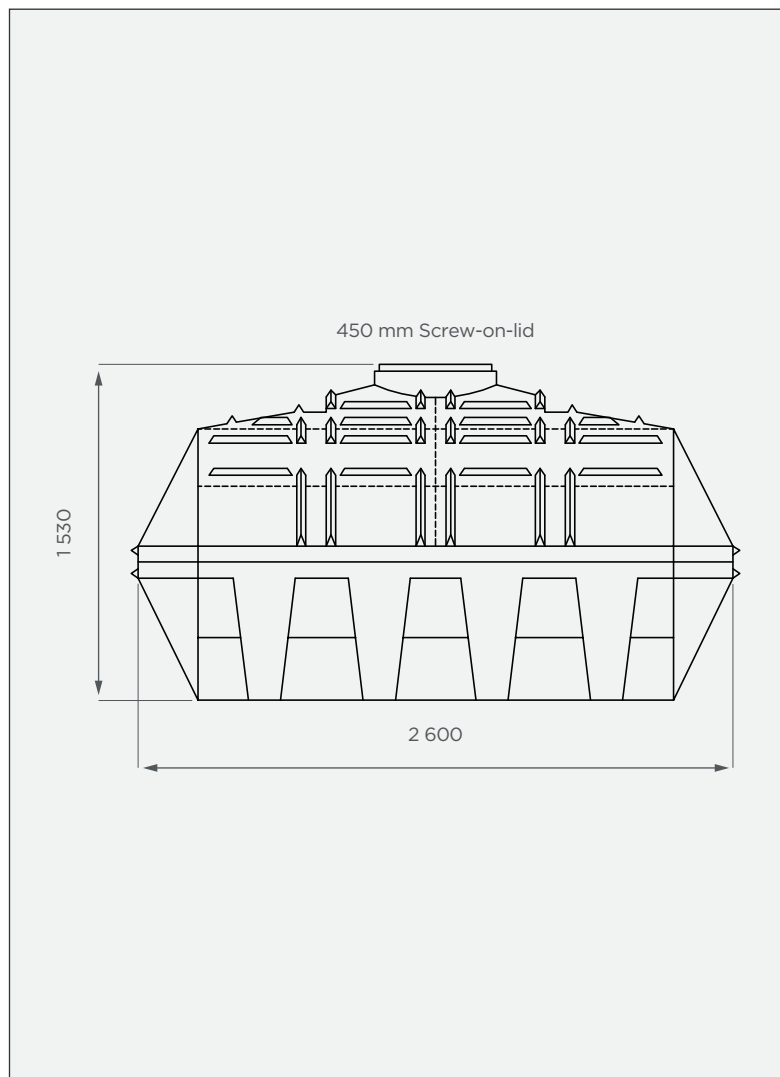

5 000 lt Horizontal Heavy Tank

This is a non-stock item

SIDE VIEW

TOP VIEW

PRODUCT SPECIFICATIONS

Chemical / Heavy	SG 1.6
Outlet	50mm connector
Lid	450mm

Standard Colours

These colours are available at a 14 calendar day lead time.

10-year warranty

- Made with food-grade, virgin LLDPE
- BPA-free
- UV-resistant & chemical-resistant

All dimensions are in millimeters and scale is not 100% to scale. This drawing is the property of JoJo.