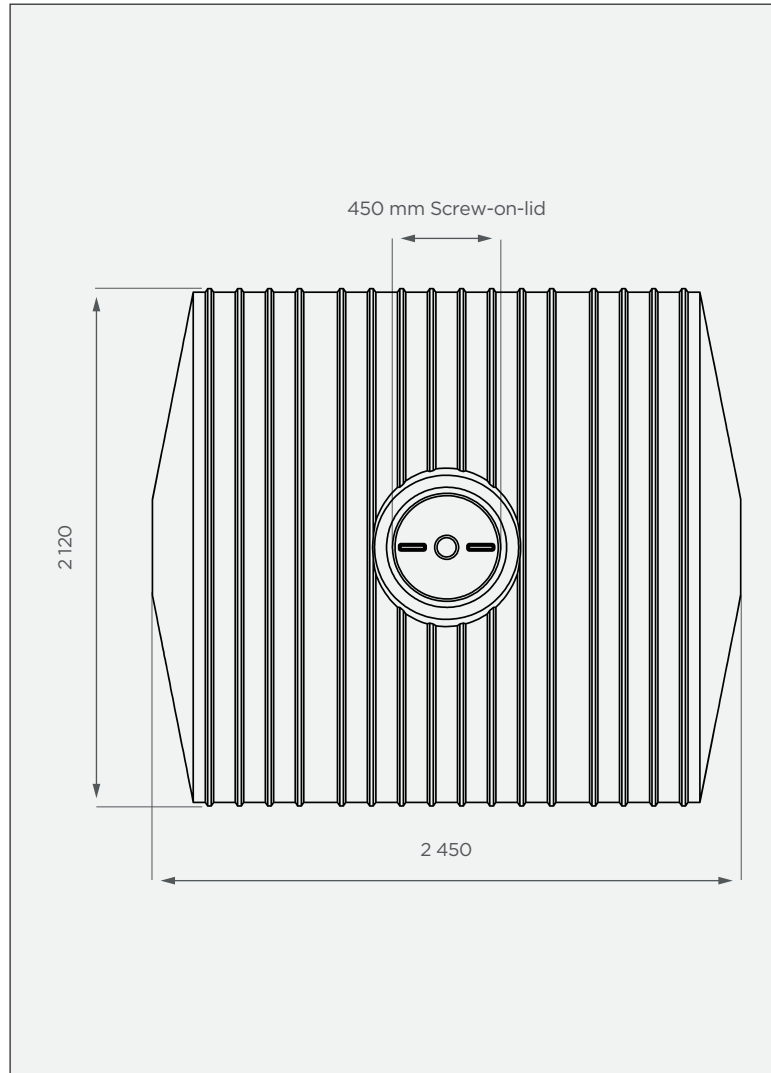

5 000 lt Horizontal Heavy Tank Western Cape Mould

This is a non-stock item

FRONT VIEW

TOP VIEW

PRODUCT SPECIFICATIONS

Chemical / Heavy	SG 1.6
Outlet	50mm connector
Lid	450mm

Standard Colours

These colours are available at a 14 calendar day lead time.

10-year warranty

- Made with food-grade, virgin LLDPE
- BPA-free
- UV-resistant & chemical-resistant

All dimensions are in millimeters and scale is not 100% to scale. This drawing is the property of JoJo.