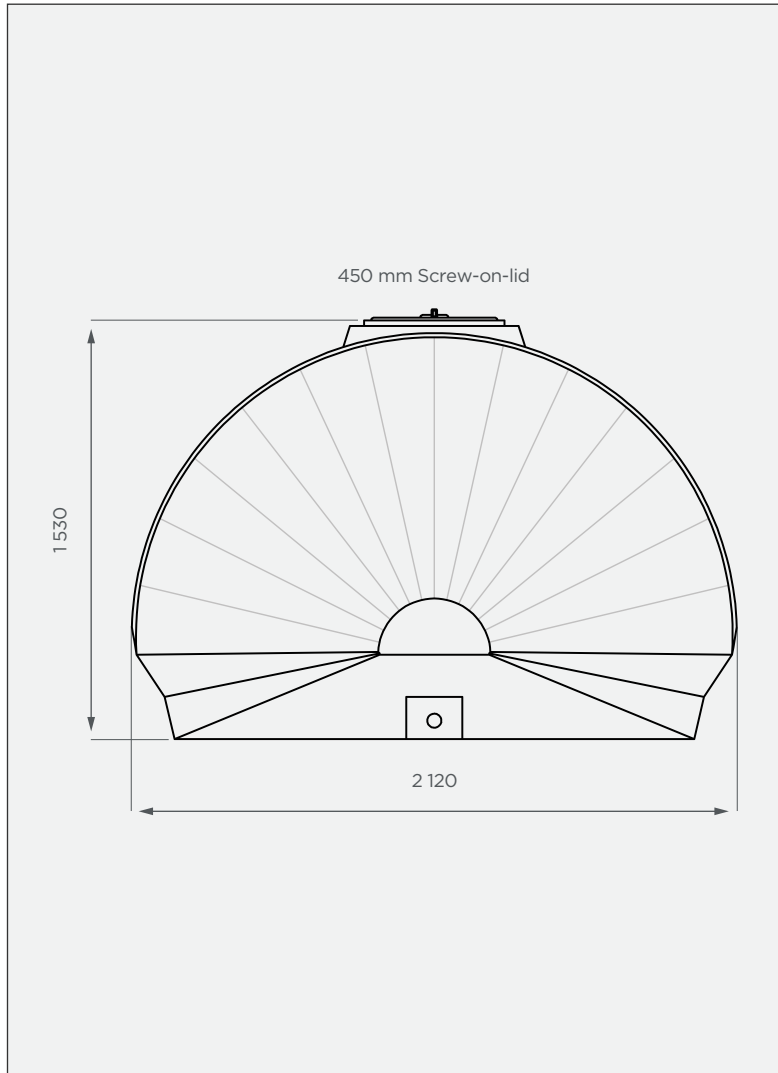

5 000 lt Horizontal Heavy Tank Western Cape Mould

This is a non-stock item

FRONT VIEW

TOP VIEW

PRODUCT SPECIFICATIONS

Chemical / Heavy	SG 1.6
Outlet	50mm connector
Lid	450mm

Standard Colours

These colours are available at a 14 calendar day lead time.

10-year warranty

- Made with food-grade, virgin LLDPE
- BPA-free
- UV-resistant & chemical-resistant

All dimensions are in millimeters and scale is not 100% to scale. This drawing is the property of JoJo.