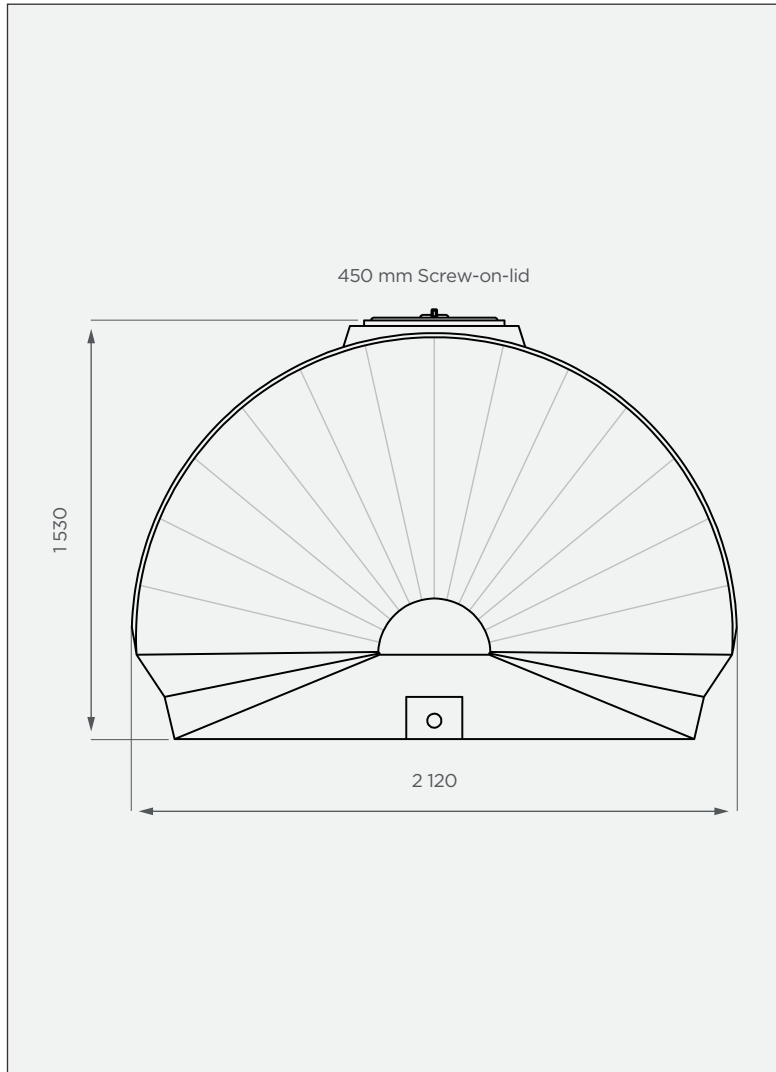

5 000 lt Horizontal Medium Tank Western Cape Mould

This is a non-stock item

FRONT VIEW

TOP VIEW

PRODUCT SPECIFICATIONS

Chemical / Medium	SG 1.4
Outlet	50mm connector
Lid	450mm

Standard Colours

These colours are available at a 14 calendar day lead time.

10-year warranty

- Made with food-grade, virgin LLDPE
- BPA-free
- UV-resistant & chemical-resistant

10
YEAR
WARRANTY

All dimensions are in millimeters and scale is not 100% to scale. This drawing is the property of JoJo.