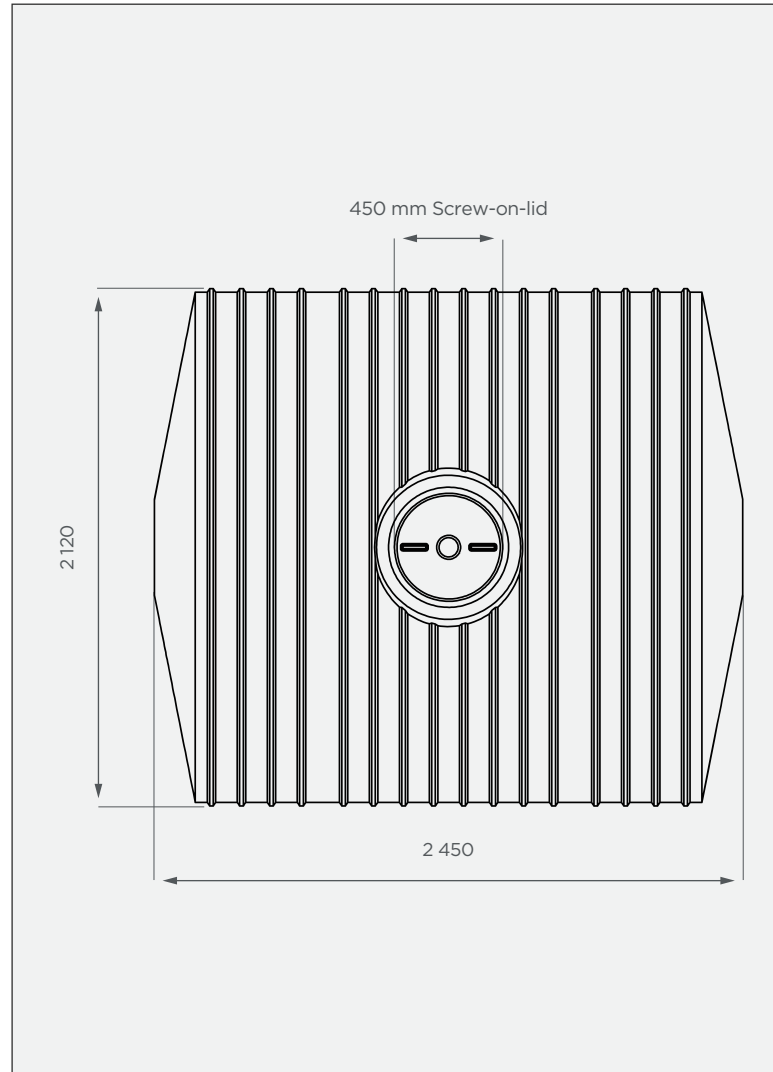

5 000 lt Horizontal Medium Tank Western Cape Mould

This is a non-stock item

FRONT VIEW

TOP VIEW

PRODUCT SPECIFICATIONS

Chemical / Medium	SG 1.4
Outlet	50mm connector
Lid	450mm

Standard Colours

These colours are available at a 14 calendar day lead time.

10-year warranty

- Made with food-grade, virgin LLDPE
- BPA-free
- UV-resistant & chemical-resistant

10
YEAR
WARRANTY

All dimensions are in millimeters and scale is not 100% to scale. This drawing is the property of JoJo.