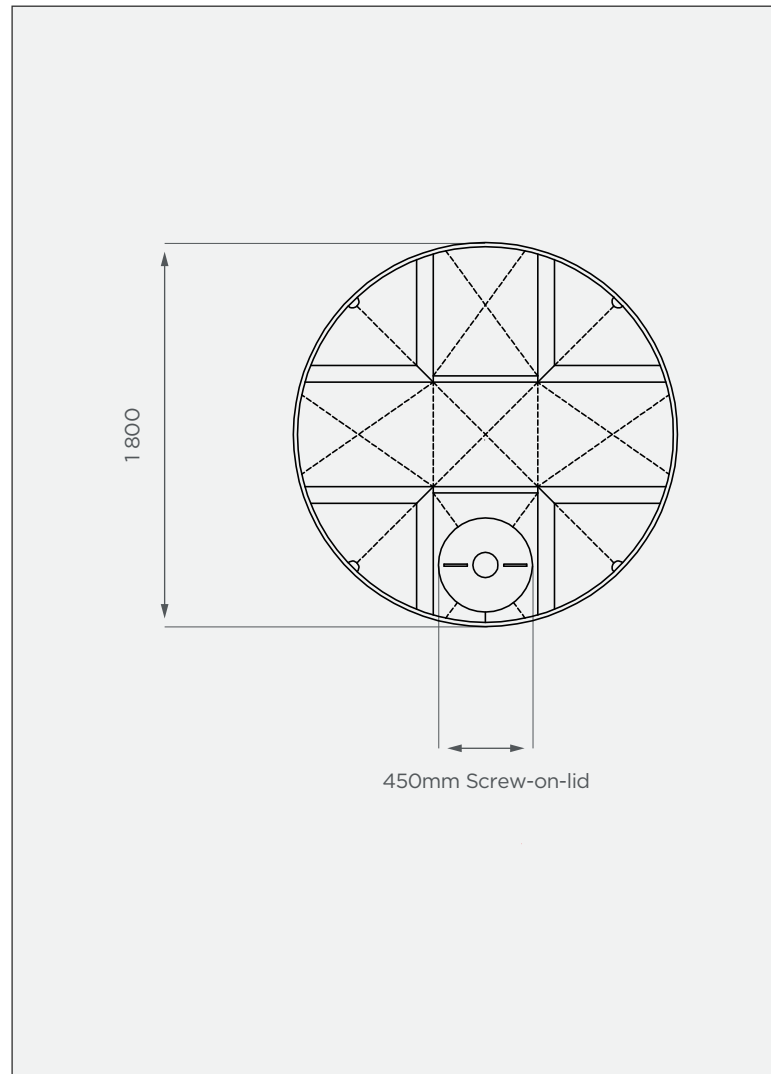

5 000 lt Silo Heavy Tank

This is a non-stock item in Natural White

FRONT VIEW

TOP VIEW

PRODUCT SPECIFICATIONS

Chemical/Heavy	SG 1.6
Outlet	340mm
Lid	450mm

Standard Colour

This colour is available at a 14 calendar day lead time.

All dimensions are in millimeters and scale is not 100% to scale. This drawing is the property of JoJo.