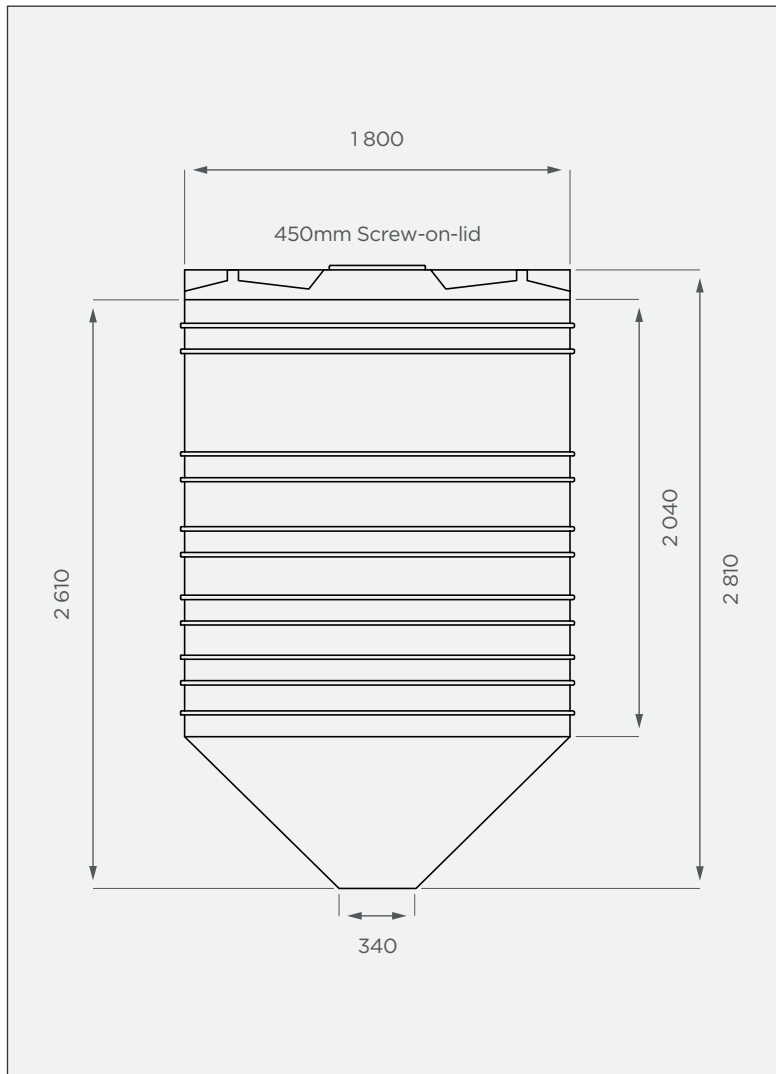

5 000 lt Silo Heavy Tank

This is a non-stock item in Natural White

FRONT VIEW

TOP VIEW

PRODUCT SPECIFICATIONS

Chemical/Heavy	SG 1.6
Outlet	340mm
Lid	450mm

Standard Colour

This colour is available at a 14 calendar day lead time.

All dimensions are in millimeters and scale is not 100% to scale. This drawing is the property of JoJo.