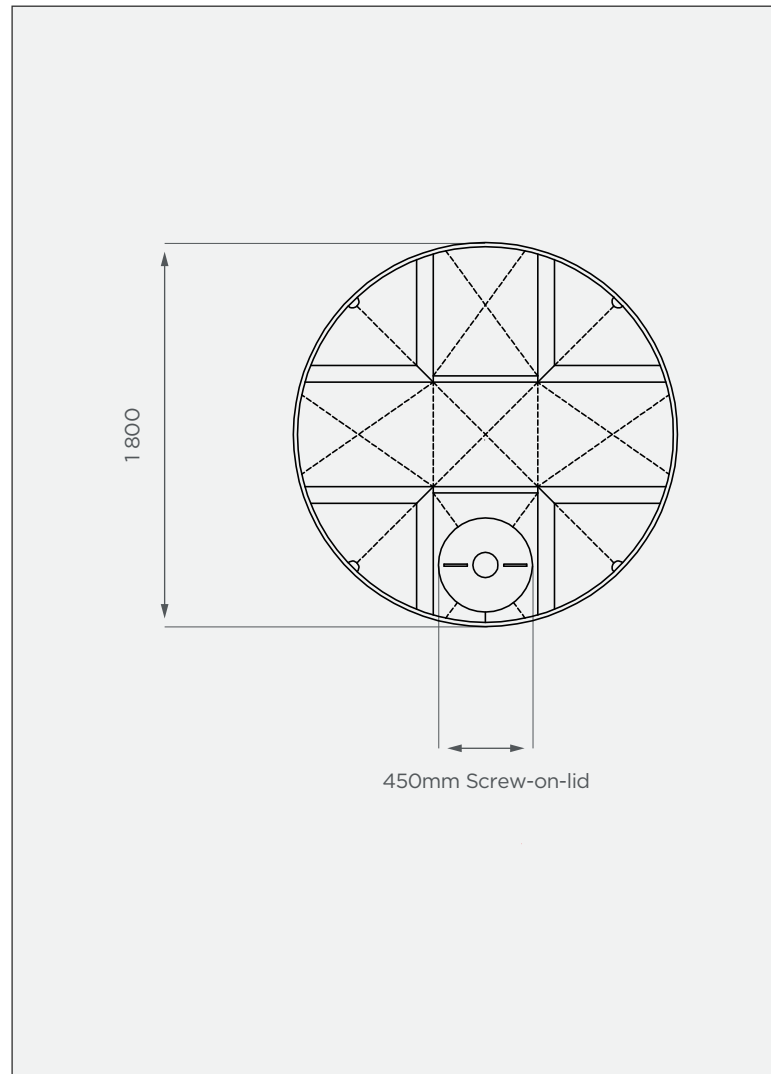

5 000 lt Silo Medium Tank

This is a non-stock item in Natural White

FRONT VIEW

TOP VIEW

PRODUCT SPECIFICATIONS

Chemical/Medium	SG 1.4
Outlet	340mm
Lid	450mm

Standard Colour

This colour is available at a 14 calendar day lead time.

All dimensions are in millimeters and scale is not 100% to scale. This drawing is the property of JoJo.