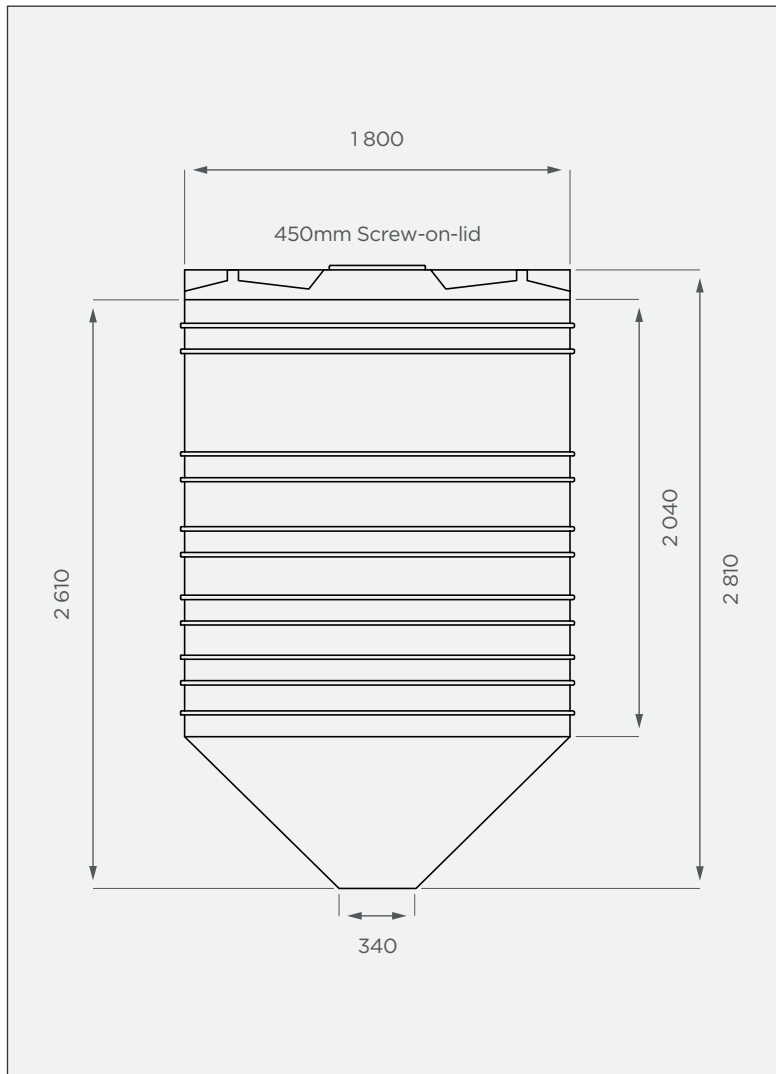

5 000 lt Silo Medium Tank

This is a non-stock item in Natural White

FRONT VIEW

TOP VIEW

PRODUCT SPECIFICATIONS

Chemical/Medium	SG 1.4
Outlet	340mm
Lid	450mm

Standard Colour

This colour is available at a 14 calendar day lead time.

All dimensions are in millimeters and scale is not 100% to scale. This drawing is the property of JoJo.